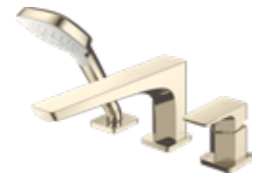

TBG07305BB
Bath & Shower Set (3 Holes)*2