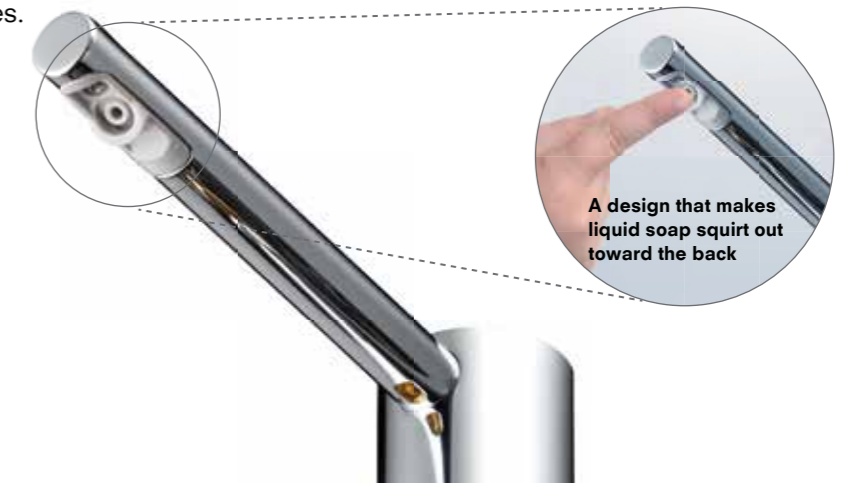

Designs that prevent liquid soap from getting on people.

Children sometimes play with automatic soap dispensers, and even adults may press against the spout, having confused them with push-type dispensers. We therefore designed our spouts with a groove so that when liquid soap is dispensed, if the tip is covered soap will squirt out toward the back, not in a way that will cause it to spray on the user.