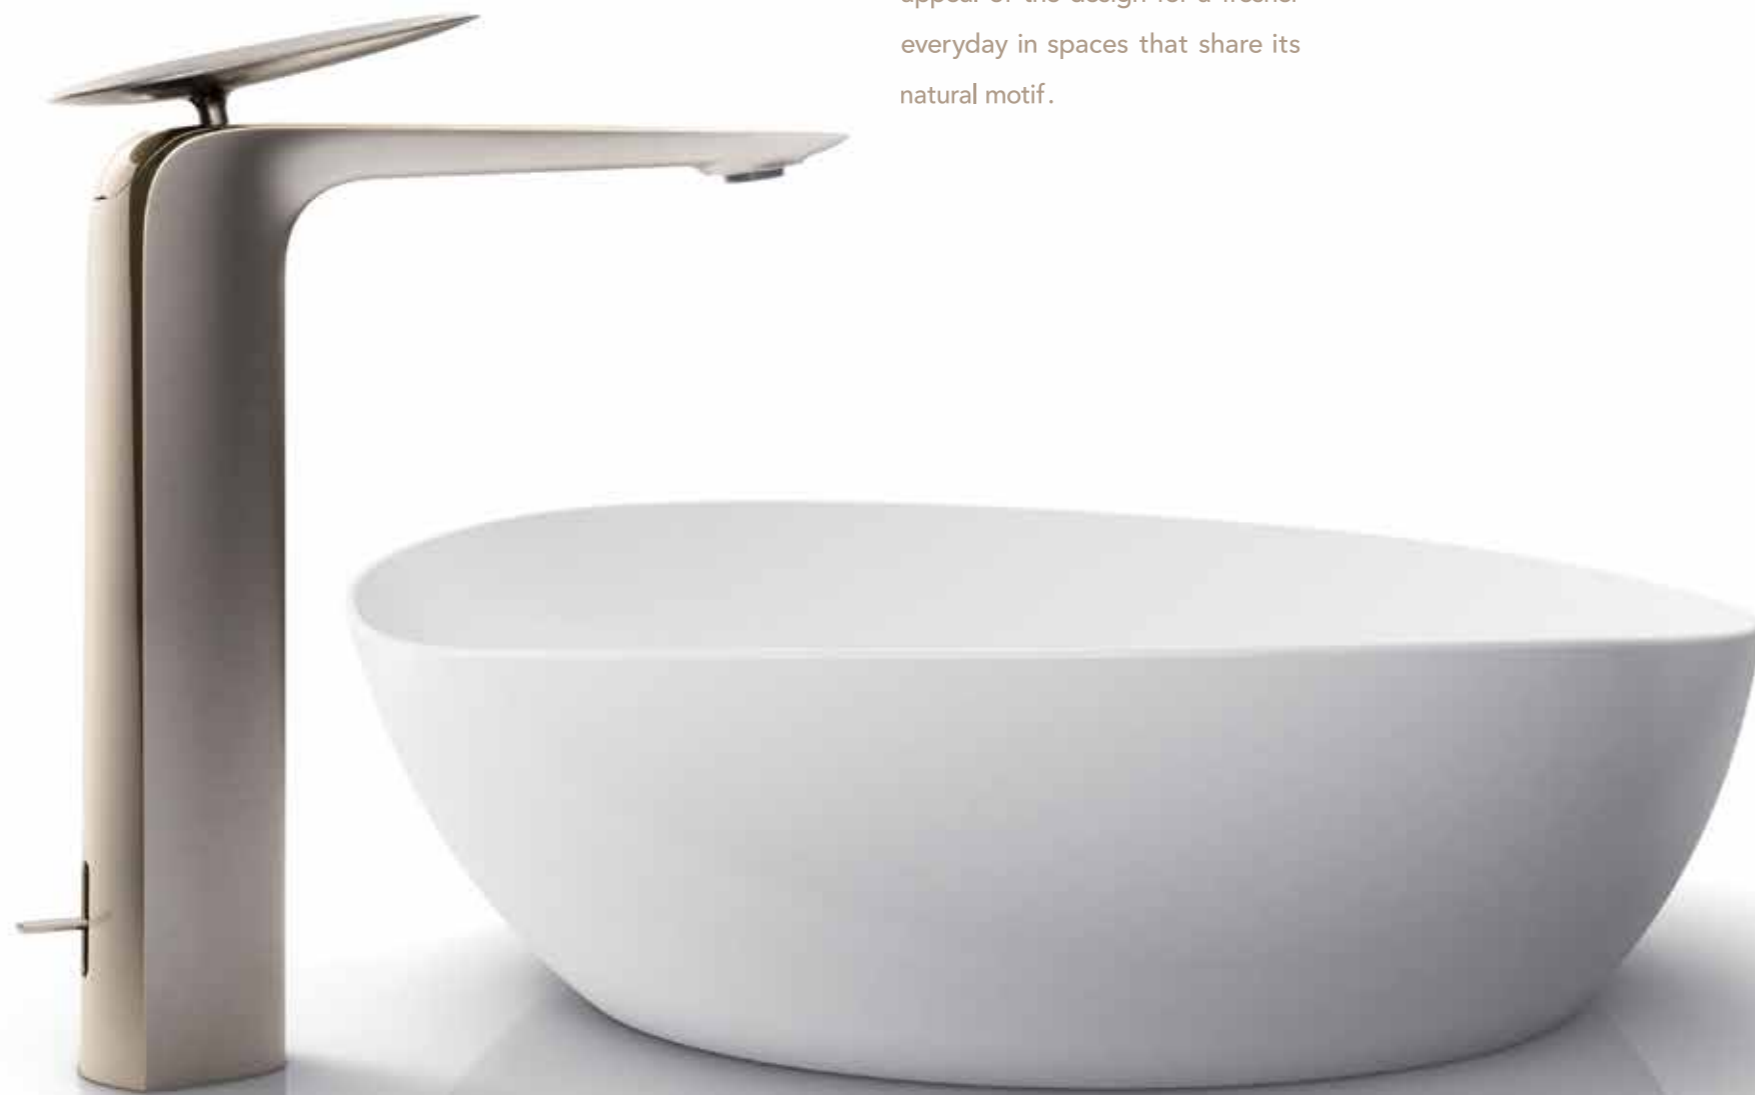

ZA series

Lightness and dignity in a natural shape for a timeless design.

Sharp edges, the beauty of generous curves, and the contrast of polished and hairline finishes combine in a modulated design that achieves balance of a different order. The handle, asymmetrically shaped like a small stone, is beautiful from any angle and settles in rhythmically.

ZA series

An asymmetrical faucet handle and washbasin bowl in beautiful harmony

With the thinness of a flower petal, the organically shaped ZA series handle matches the delicate curve of the washbasin bowl in a way that suggests a breeze or a melody, further enhancing the appeal of the design for a fresher everyday in spaces that share its natural motif.