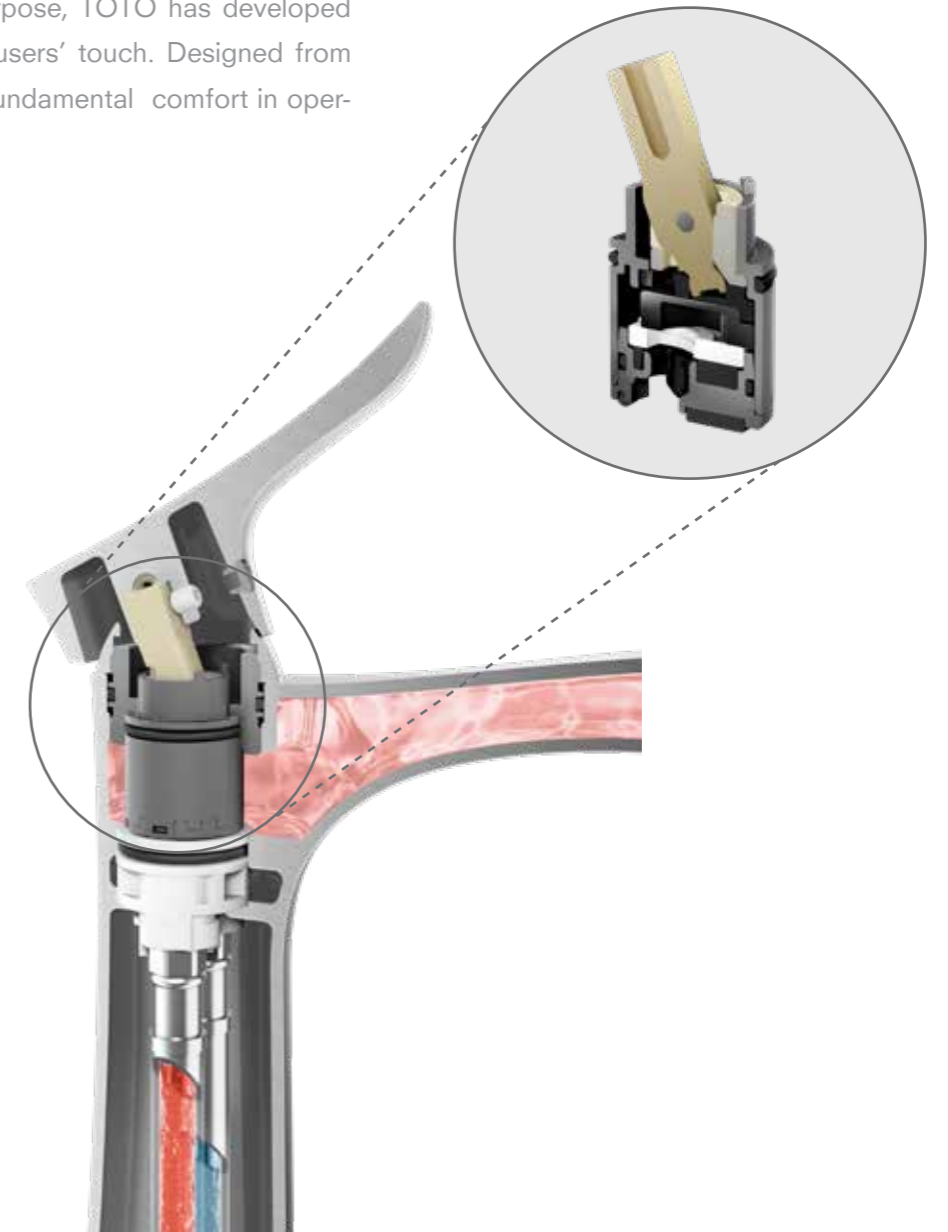

Precise flow control, exclusive to TOTO.

Our exclusive technology means new functionality. We took the core component of the valve, the ceramic disc, and customized its shape for ease of use. Compared to conventional faucets, it's easier to control water flow when just a little is required, such as when you are washing a contact lens. Because you can achieve the right amount of water flow instantly, it helps conserve water. *Adjustable flow functionality is not available on side-handle models.