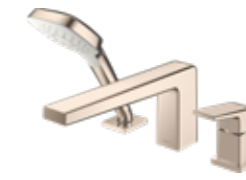

TBG10305BB
Bath & Shower Set
(3 Holes)