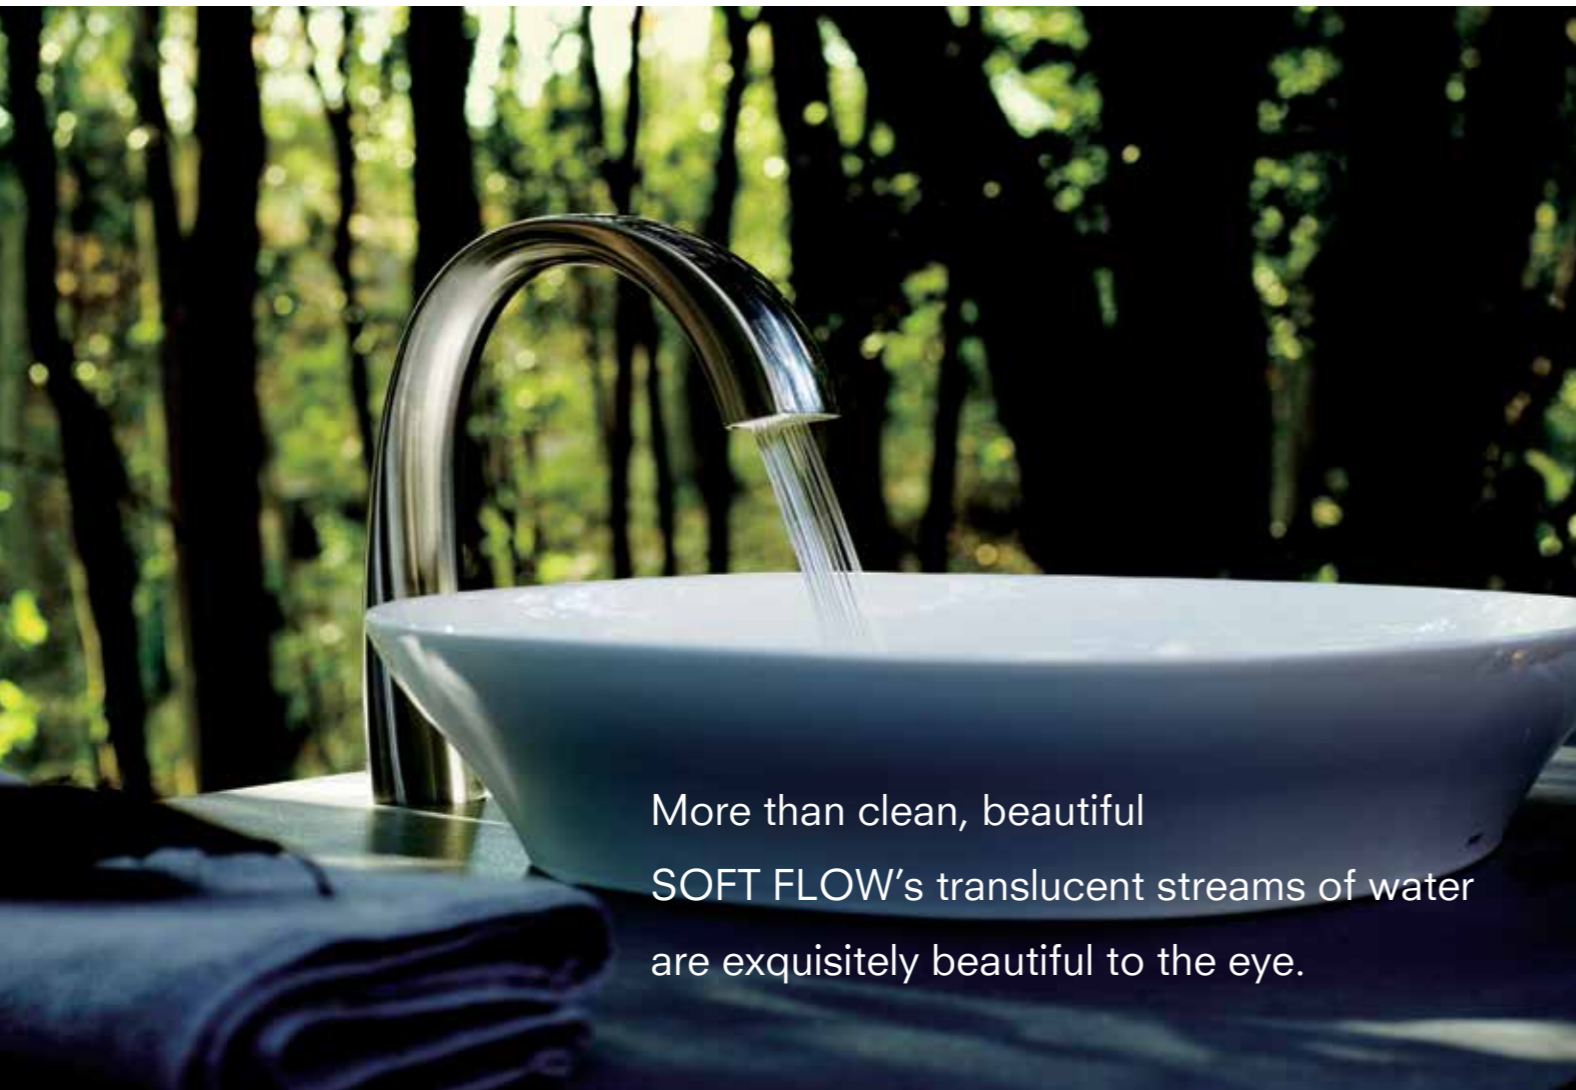

Controller You can choose from your preference.

All Touchless Faucets are able to match all different type of controllers as shown below (except for ZN Series)

Type	ECOPOWER (Self-powered type)  TLE03502A	AC - BF PLUG TLE01502A	AC - C PLUG TLE01502A1	DC (Battery Operated) TLE04502A
Cold Water TLN01002A	<input type="radio"/>	<input type="radio"/>	<input type="radio"/>	<input type="radio"/>
Thermostatic TLN01003A / TLE05701A	<input type="radio"/>	<input type="radio"/>	<input type="radio"/>	<input type="radio"/>

*Spouts with different flow rates are available; please contact us for details.

ZN series

More than clean, beautiful
SOFT FLOW's translucent streams of water
are exquisitely beautiful to the eye.

GE series