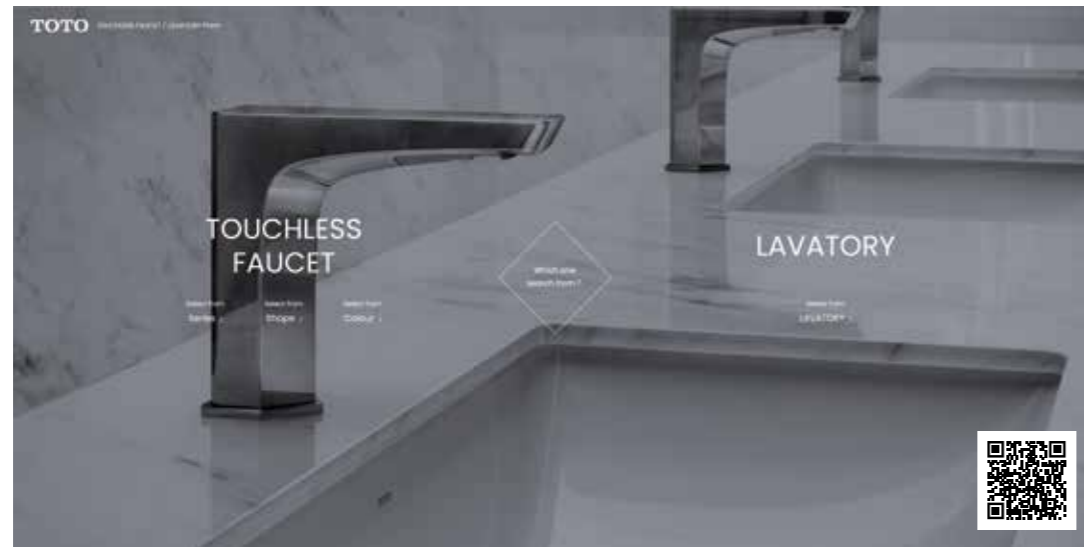

Planning Simulator

TOUCHLESS FAUCET & LAVATORY PLANNING

FAUCET & LAVATORY PLANNING

SHOWER PLANNING

A Global Support System You Can Count On

TOTO provides comprehensive customer support through our dedicated global support team who draw on their deep knowledge of our broad global product line-up to provide assistance at all stages of a project. For example, they can assist you by explaining TOTO products' features and benefits or suggesting product options during planning or helping make initial selections at a construction site.