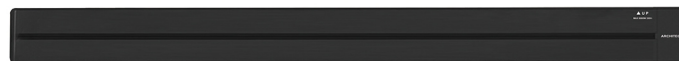

Water Proofprotection

A88-40CM SOKET POWER TRACK

*32A 8000W TRACK 40CM
 UKURAN : 2CM*8.5CM*40CM
 Isi : 12pcs

A88-60CM SOKET POWER TRACK

*32A 8000W TRACK 60CM
 UKURAN : 2CM*8.5CM*60CM
 Isi : 12pcs

A88-80CM SOKET POWER TRACK