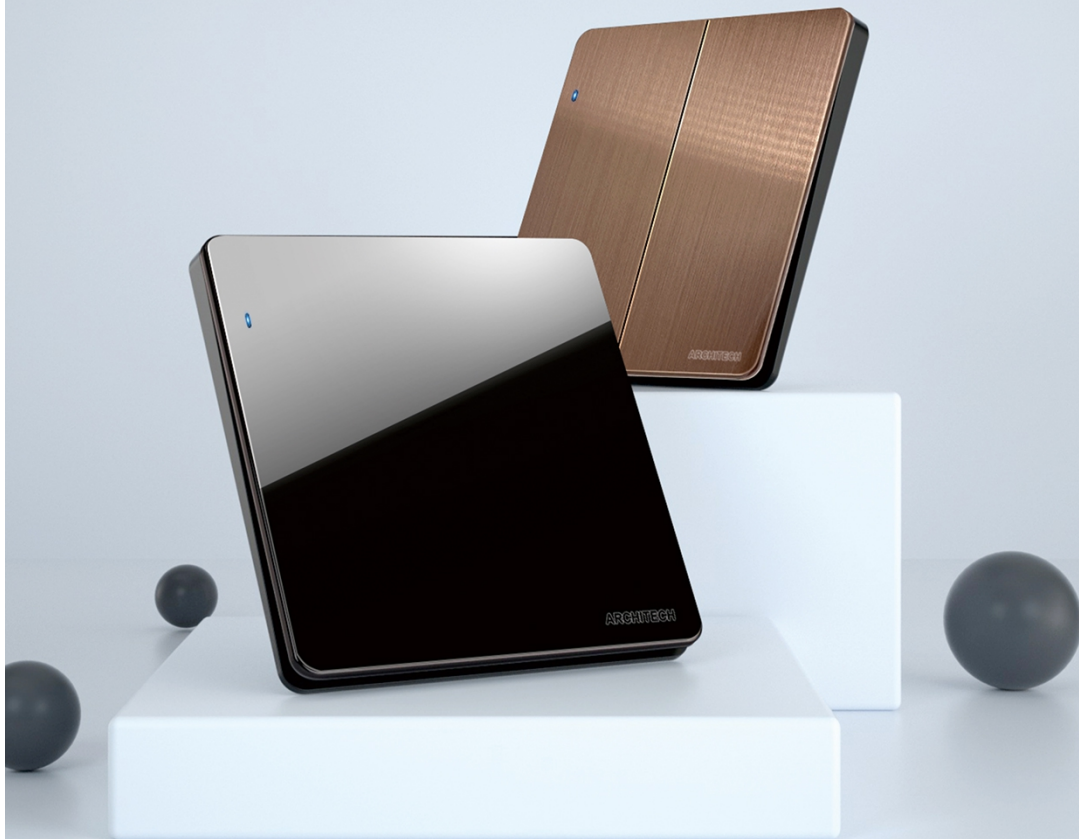

6

ARCHITECH

Rocker Switch

Flat Switch

7

V16 SERIES DIAMOND

- *0.4mm Luxury titanium black stainless steel
- *Framless design
- *mirror stainless series
- *High power LED loading

BLACK TITANIUM