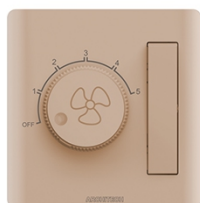

V20-K01BK11

*100W SAKELAR PENGATUR KIPAS (FAN CONTROL) + S/HOTEL
*10AX 250V~ 100W 220V ~
Isi : 8/80pcs