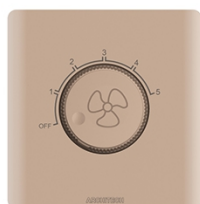

V20-K37

*1W BUZZER
Isi : 10/100pcs

V20-K15

*16A SAKELAR KEY CARD
Isi : 8/80pcs

V20-K01BK09

*100W DIMMER LAMPU + S/HOTEL
*100W 220V ~ + 10AX 250V~
Isi : 8/80pcs

V20-K09

* < 200W SAKELAR PEREDUP LAMPU (DIMMER)
*Dimmable LED < 200W 220V ~
Isi : 8/80pcs