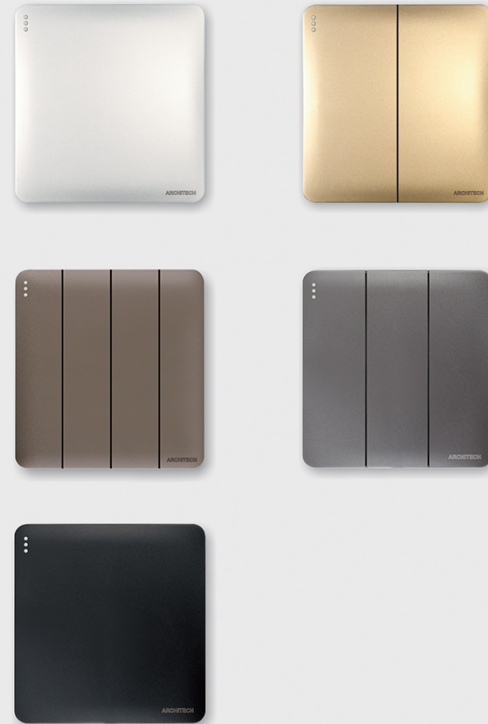

V20-P19 4F
*FRAME 4 GANG
Isi : 100pcs

A63 SERIES INFINITY

Fade-proof

Anti-impact

Anti-oxidation

Heat resistant & wearproof

non-radiative

***frameless design with big cambered surface**
***high quality PC material ,flame retardant,**
high temperature resistance,not easy to fade