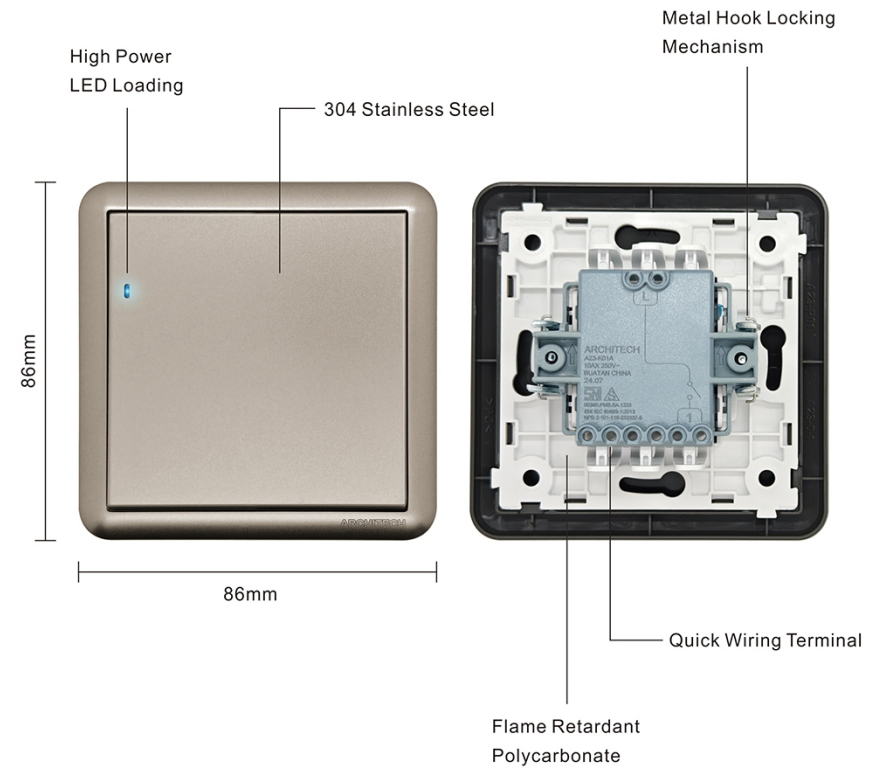

- *0.4mm Frosted silver / Brushed brown / matt black metal panel .
- *304 stainless steel .
- *High power LED loading.

PRODUCT FEATURE

A23 SERIES DYNAMIC

- *0.4mm Frosted stainless steel metal panel .
- *304 stainless steel .
- *High power LED loading.