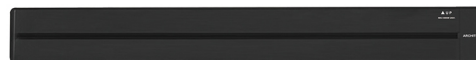

A88-60CM SOKET POWER TRACK

*32A 8000W TRACK 60CM
UKURAN : 2CM*8.5CM*60CM
Isi : 12pcs