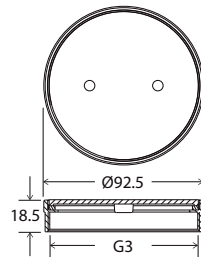

COP 1203

1. **Clean Out**
2. pipe size: 3"
   - brass
   - chrome