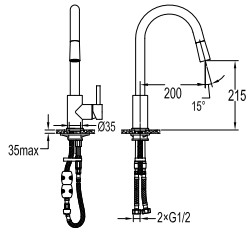

Kitchen Faucet

FCP 1853MW

Eolica single lever pillar sink mixer

- swivel spout 360°
- pull-out spray head
- knitted hose, 60cm, 1/2"
- brass
- matte white