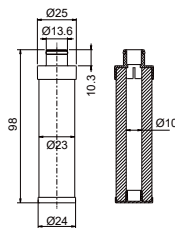

FTP 1001

Handshower filter

- baby shower filter