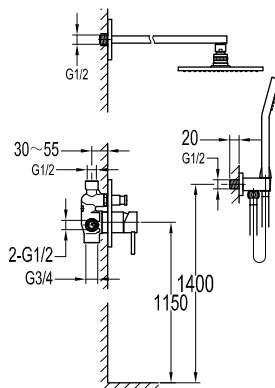

FCP 9227

Cedro single lever concealed shower mixer with rainshower and handshower

- designed to run 2 outlets with volume control
- 2 inlets, 1/2"
- 1 outlet, 1/2"
- 1 outlet, 3/4"
- brass rainshower, 19.8x14.5cm
- 1-mode handshower
- easy clean shower spray
- PVC flexible hose, revolflex 360°, 150cm, 1/2"
- ABS handshower
- overhead shower angle adjustable
- brass
- matte black