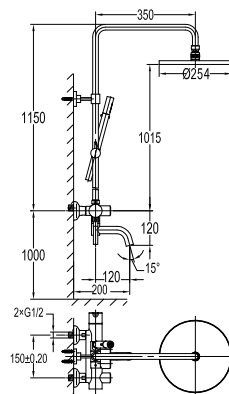

FCP 7808

Aleena single lever bath/shower mixer with Pro-Click-3 buttons

- design to run 3 outlets with Pro-Click
- brass handle with porcelain decoration
- air-injection shower technology
- swivel bath spout 180°
- brass shower head Ø25.4cm
- easy clean shower spray
- 2-mode brass handshower
- PVC flexible hose, revolflex 360°, 150cm, 1/2"
- overhead shower angle adjustable
- brass
- satin gold