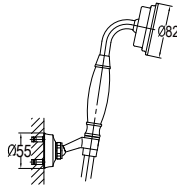

- 1/2" connection
- length: 150cm
- PVC
- revolflex 360°
- oil rubbed bronze

SLP 8501

Slide rail

- 1-mode handshower
- height adjustable handshower holder
- brass
- oil rubbed bronze

HSP 8111 + HHP 8202 + FLP 8202