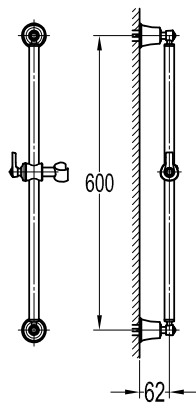

- 1/2" connection
- length: 150cm
- PVC
- revolflex 360°
- oil rubbed bronze

SLP 8501

Slide rail

- 1-mode handshower
- height adjustable handshower holder
- brass
- oil rubbed bronze

HSP 8111 + HHP 8202 + FLP 8202