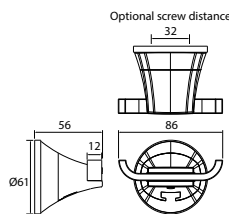

Tiero robe hook with suction cup
· ABS
· chrome

BAP 1615CP

Tiero towel/toilet roll holder with suction cup
· ABS
· chrome

BAP 1601MB

Tiero single towel bar with suction cup 600mm
· ABS
· matte black

BAP 1614MB