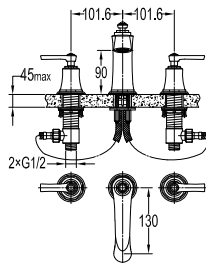

FCP 8336

Liberty two-handle 8" basin mixer

- brass
- oil rubbed bronze