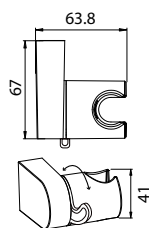

HHP 1303SG

ABS handshower holder

- universal coupling
- brass
- satin gold