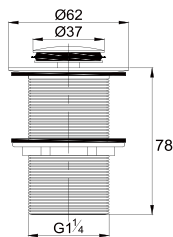

WTP 8311

Brass pop-up waste (without overflow)

- brass
- oil rubbed bronze