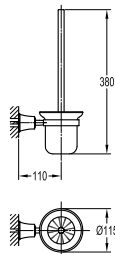

BAP 7413

Liberty toilet brush & holder

- brass
- luxury gold