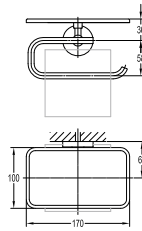

BAP 8522

Aleena brass toilet roll holder

- brass
- titanium grey