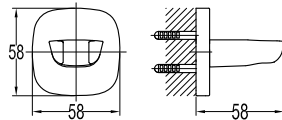

- for shower hose with a 1/2" connection
- brass
- luxury gold

Handshower Holder

HHP 1204

Brass handshower holder

- universal coupling
- brass
- chrome

HHP 1205

Handshower holder

- universal coupling
- brass
- chrome