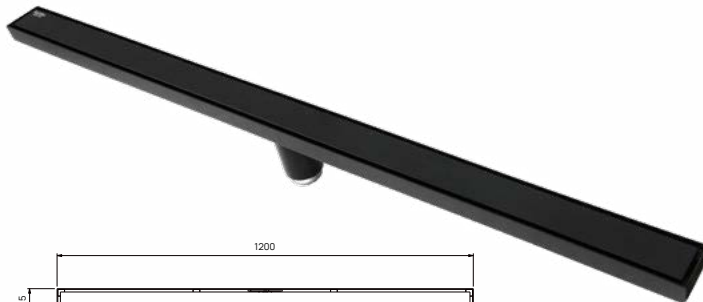

FDP 5210MB

Floor drain linear 1000x55mm

- tile insert reversible
- flood resistant
- anti odour
- anti rat and roach
- pipe size: minimum 2"
- SUS 304
- matte black

FDP 5212MB

Floor drain linear 1200x55mm