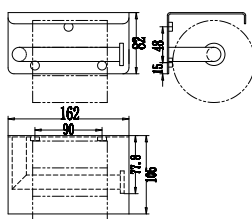

BAP 4211

Trento toilet roll holder
· SUS 304
· matte black