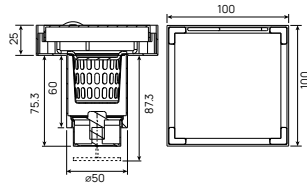

Brass pop-up waste (without overflow)

- brass
- chrome

WTP 2301

Brass pop-up waste (with overflow)

- brass
- chrome

WTP 2311

Brass pop-up waste (without overflow)

- brass
- chrome