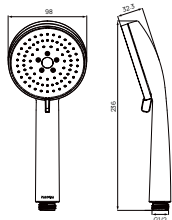

SSP 2309GM

Shower set with holder 3-jets round

- 3-mode handshower
- easy clean shower spray
- Air-Injection shower technology
- PVC flexible hose, revolflex 360°, 150cm, 1/2"
- ABS handshower
- universal rotating ABS shower holder
- satin gunmetal