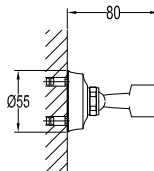

HHP 8202

Brass handshower holder

- universal coupling
- angle-adjustable
- brass
- oil rubbed bronze