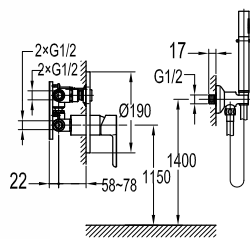

FCP 7827

Aleena single lever concealed shower mixer with Pro-Click-2 buttons

- brass handle with porcelain decoration
- 2 inlets 1/2", 2 outlets 1/2" with Pro-Click
- air-injection shower technology
- brass shower head Ø25,4cm
- easy clean shower spray
- 2-mode brass handshower
- PVC flexible hose, revolflex 360°, 150cm, 1/2"
- overhead shower angle adjustable
- brass
- satin gold