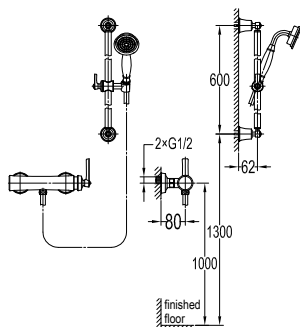

FCP 7312 + HSP 7111 + SLP 7501 + FLP 7202

Liberty single lever shower mixer with handshower set

- for shower hose with a 1/2" connection
- 1-mode handshower
- easy clean shower spray
- PVC flexible hose, revolflex 360°, 150cm, 1/2"
- brass handshower
- height adjustable handshower holder
- brass
- luxury gold