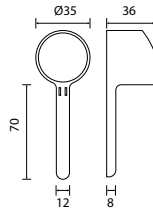

Aleena Matte Black

HDP 9301

Handle Aleena series S

- compatible with FCP 9331 / 9332 / 9335
- brass
- matte black