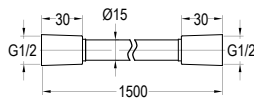

FLP 8202

PVC flexible hose

- 1/2" connection
- length: 150cm
- PVC
- revolflex 360°
- oil rubbed bronze