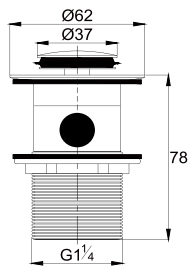

Brass pop-up waste (without overflow)

- brass
- oil rubbed bronze

WTP 7301

Brass pop-up waste (with overflow)

- brass
- luxury gold

WTP 7801

Brass pop-up waste (with overflow)

- brass
- satin gold