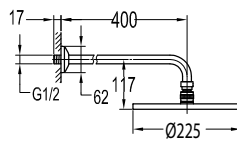

FCP 3327

Aleena single lever concealed shower mixer with Pro-Click- 2 buttons

- brass handle with porcelain decoration
- 2 inlets 1/2", 2 outlets 1/2" with Pro-Click
- air-injection shower technology
- ABS shower head Ø22.5cm
- easy clean shower spray
- 5-mode ABS handshower
- PVC flexible hose, revolflex 360°, 150cm, 1/2"
- overhead shower angle adjustable
- brass
- chrome