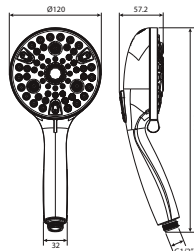

HSP 1901C

ABS handshower 10-mode

- 10-mode handshower
- easy clean shower spray
- ABS
- chrome