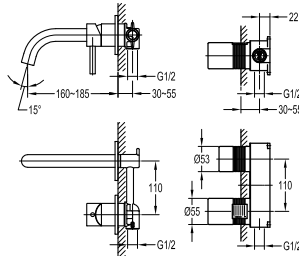

Download from, mepbali.net

FCP 1841M

Eolica single lever monobloc basin mixer

- knitted hoses, 40cm, 1/2"
- brass
- matte black

FCP 1843M

Eolica single lever monobloc basin mixer

- knitted hoses, 40cm, 1/2"
- brass
- matte black