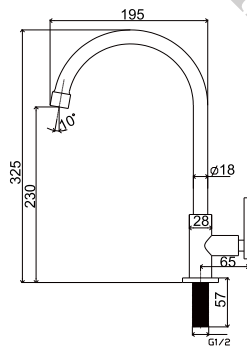

Download from, mepbali.net

FCP 1661

Bristol 1/2" pillar sink tap

- brass
- chrome