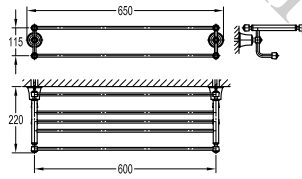

BAP 8407

Liberty brass towel shelf 600mm

- brass
- oil rubbed bronze

BAP 8405

Liberty brass towel shelf 600mm

- brass
- oil rubbed bronze

BAP 8403

Liberty brass double towel bar 600mm