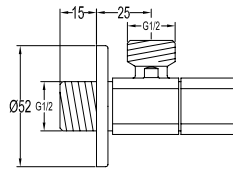

FCP 7677

Gallant 1/2" triangle valve

- brass
- everose gold