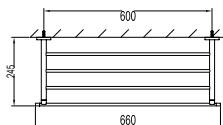

Download from mepbali.net

BAP 8507

Aleena brass towel shelf 600mm

- brass
- titanium grey

BAP 8505

Aleena brass towel shelf 600mm

- brass
- titanium grey

BAP 8503