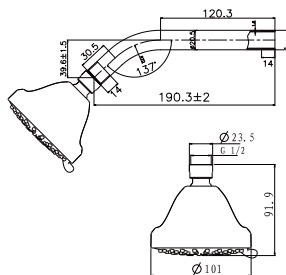

SSP 3501

4" rainshower set with arm 5-jets round wall-mounted

- 5-mode rainshower
- 1/2" connection
- ABS rainshower, Ø10.1cm
- easy clean shower spray
- brass
- chrome