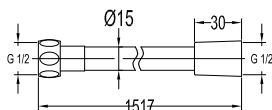

FLP 9202

PVC flexible hose

- 1/2" connection
- length: 150cm
- PVC
- revolflex 360°
- matte black