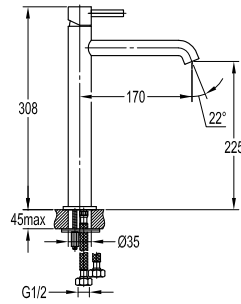

Download from, mepbali.net

FCP 1843SN

Eolica single lever monobloc basin mixer

- knitted hoses, 40cm, 1/2"
- brass
- satin nickel