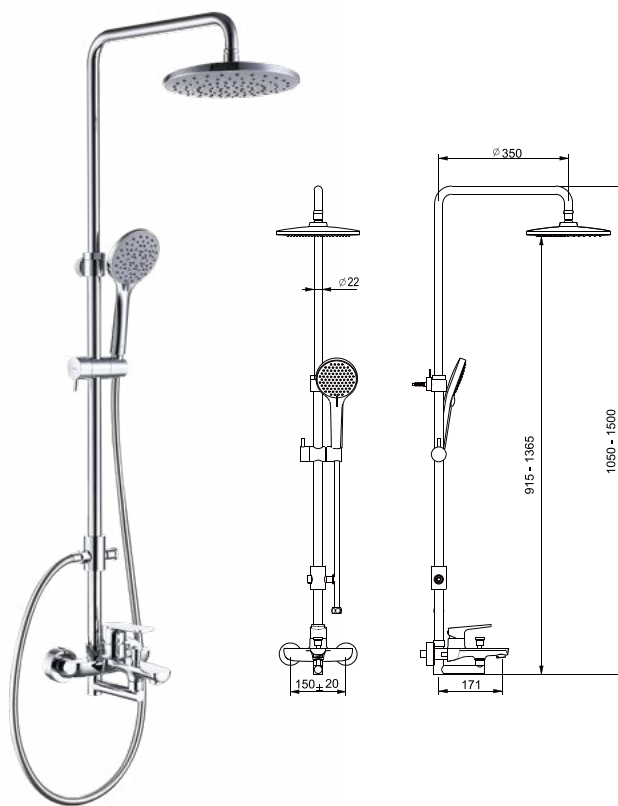

FCP 2509

Berlin single lever bath/shower mixer with rainshower ABS

- ABS rainshower, Ø 22.5cm
- 5-mode ABS handshower
- easy clean shower spray
- PVC flexible hose, revolflex 360°, 150cm, 1/2"
- designed to run 2 outlets
- shower pipe height adjustable
- brass
- chrome