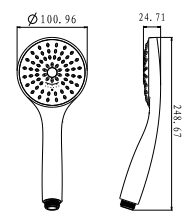

SSP 2302

Shower set with holder 3-jets air-injection round

- 3-mode handshower
- easy clean shower spray
- Air-Injection shower technology
- SUS 304 flexible hose, revoflex 360°, 150cm, 1/2"
- ABS handshower
- universal rotating ABS shower holder
- chrome