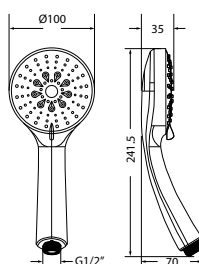

HSP 2601

ABS handshower 6-jet round

- 6-mode handshower
- easy clean shower spray
- ABS
- chrome