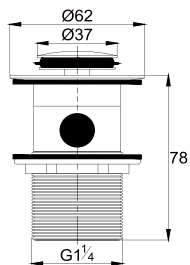

WTP 9201

Brass pop-up waste (with overflow)

- brass
- matte black