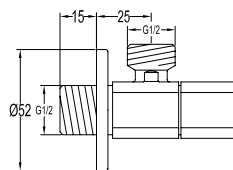

- brass
- titanium grey

FCP 7677

Gallant 1/2" triangle valve

- brass
- everose gold

FCP 8377

Gallant 1/2" triangle valve

- brass
- oil rubbed bronze

FCP 7377