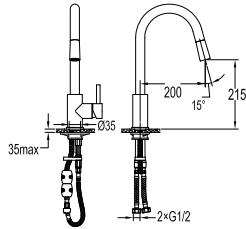

FCP 1853LG

Eolica single lever pillar sink mixer

- swivel spout 360°
- pull-out spray head
- knitted hose, 60cm, 1/2"
- brass
- luxury gold