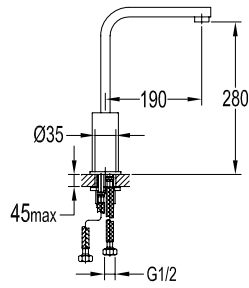

FCP 1551

Ibisco single lever pillar sink mixer

- swivel spout 180°
- kintted hose, 60cm, 1/2"
- brass
- chrome