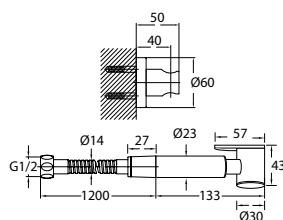

TSP 9201

Brass toilet shower set

- brass shower head, full brass component
- brass flexible hose, revolflex 360°, 120cm, 1/2"
- full brass connector
- brass holder
- matte black