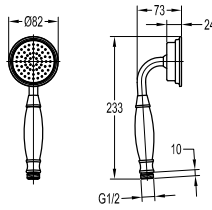

Handshower

HSP 8111

Brass handshower

- easy clean shower spray
- brass
- oil rubbed bronze