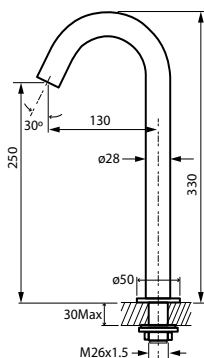

FCP 2033

Automatic sensor dual power basin
pillar tap - tall

- dual power: battery and/or plug-in
- brass
- chrome