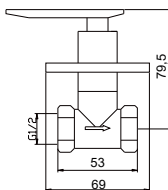

FCP 1679

Bristol 1/2" stop valve

- brass
- chrome