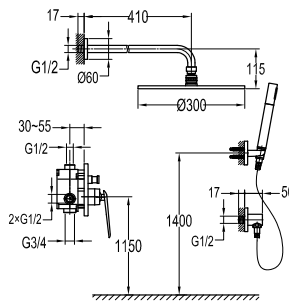

RSP 7622

12" Brass rainshower

- 1/2" connection
- brass rainshower, Ø 30cm
- easy clean shower spray
- brass
- everose gold

HHP 7201

Brass handshower holder

- universal coupling
- angle-adjustable
- brass
- everose gold