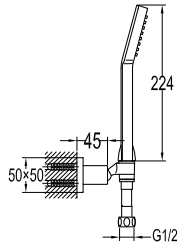

HSP 9103 + HHP 9203 + FLP 9202

Shower set with holder

- ABS handshower
- 1-mode handshower
- easy clean shower spray
- PVC flexible hose, revolflex 360°, 150cm, 1/2"
- universal rotating brass shower holder
- matte black