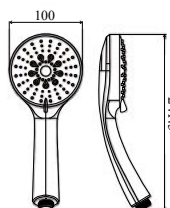

SSP 2601

Shower set with holder 6-jets round

- 6-mode handshower
- easy clean shower spray
- SUS 304 flexible hose, revolflex 360°, 150cm, 1/2"
- ABS handshower
- universal rotating ABS shower holder
- chrome