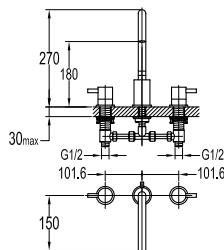

FCP 1836S

Eolica two-handle 8" basin mixer

- brass
- satin gold