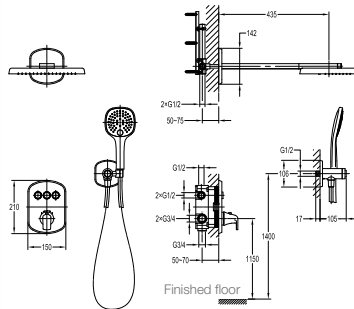

FCP 3128

Atlanta thermostatic concealed shower mixer with Pro-Click-4 buttons

- thermostatic cartridge, anti-scald 38°C safety stop
- 3-mode brass rainshower with waterfall and rain stream
- 2 inlets 3/4", 3 outlets 1/2", 1 outlet 3/4"
- brass shower head
- ABS handshower, 3-mode
- PVC flexible hose, revolflex 360°, 150cm, 1/2"
- brass
- chrome