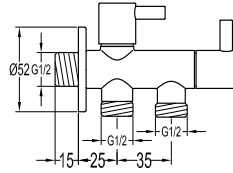

Valve

FCP 8578

Eolica 1/2" two-way triangle valve

- brass
- titanium grey

FCP 7678

Eolica 1/2" two-way triangle valve

- brass
- everose gold

FCP 8378