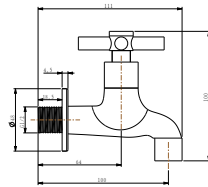

FCP 6371

Jupiter 1/2" short wall tap

- brass
- chrome