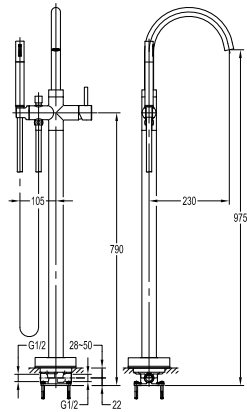

Download from, mepbali.net

FCP 1805E

Eolica single lever bath/shower mixer floor-mounted

- 2-mode handshower
- easy clean shower spray
- PVC flexible hose, revolflex 360°, 150cm, 1/2"
- brass handshower
- pedestal with turnable adjustment
- brass
- everose gold