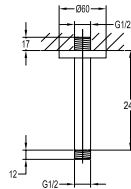

SAP 1201

Shower arm ceiling-mounted

- 1/2" connection
- brass
- chrome