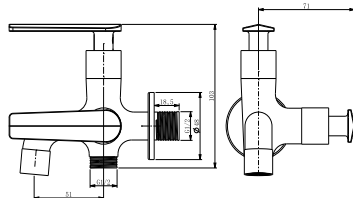

- brass
- matte black

FCP 9671

Olivia 1/2" short wall tap

- brass
- matte black

FCP 9673

Olivia 1/2" short wall tap with hose coupling and screw collar

- brass
- matte black

FCP 9676