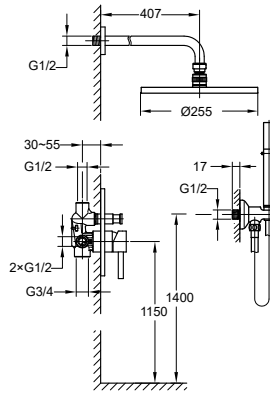

FCP 1827S

Eolica single lever concealed shower mixer with rainshower and handshower

- designed to run 2 outlets
- 2 inlets 1/2", 2 outlets 1/2"
- air-injection shower technology
- brass rainshower, Ø25.5cm
- easy clean shower spray
- 2-mode brass handshower
- PVC flexible hose, revoflex 360°, 150cm, 1/2"
- overhead shower angle adjustable
- brass
- satin gold