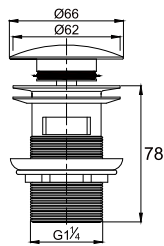

Brass pop-up waste (without overflow)

- brass
- chrome

WTP 2301

Brass pop-up waste (with overflow)

- brass
- chrome

WTP 2311

Brass pop-up waste (without overflow)

- brass
- chrome