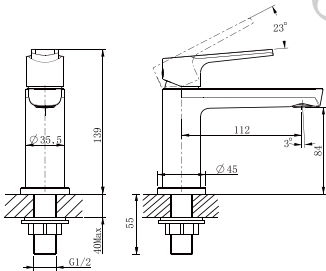

FCP 2581
Berlin 1/2" single lever basin pillar tap
· brass
· chrome