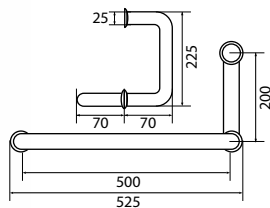

SHP 2204

Shower handle

- stainless steel SUS 304
- gunmetal