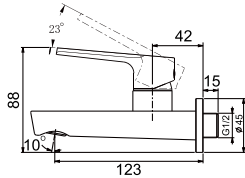

FCP 2571
Berlin 1/2" short wall tap
· brass
· chrome