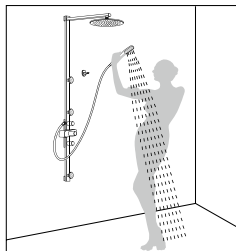

Handshower

Energetic water drop, free to wash any areas of the body, make your shower more pleasant.