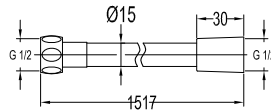

HSP 7101

- Brass handshower**
- 1-mode handshower
 - brass
 - everose gold

FLP 7205

- PVC flexible hose**
- 1/2" connection
 - length: 150cm
 - PVC
 - revolflex 360°
 - everose gold

FCP 7608

- Callista thermostatic bath/shower mixer with rainshower**
- thermostatic cartridge, anti-scald 38°C safety stop
 - brass Air-Injection shower head, Ø18.7cm
 - Air-Injection shower technology
 - height adjustable handshower holder
 - 1-mode handshower
 - easy clean shower spray
 - PVC flexible hose, revolflex 360°, 150cm, 1/2"
 - brass
 - everose gold