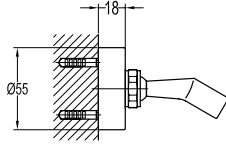

- universal coupling
- angle-adjustable
- brass
- luxury gold

HHP 9203

Brass handshower holder

- universal coupling
- angle-adjustable
- brass
- matte black

Handshower Holder

HHP 1201

Brass handshower holder