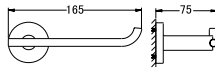

Aleena Titanium Grey

BAP 8515

Aleena brass toilet roll holder

- brass
- titanium grey