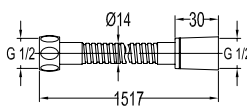

FLP 8502

PVC flexible hose

- 1/2" connection
- length: 150cm
- PVC
- revolflex 360°
- titanium grey

FLP 8501

Brass flexible hose

- 1/2" connection
- length: 150cm
- brass
- revolflex 360°
- titanium grey

EOLICA
PVD SATIN GOLD
Series