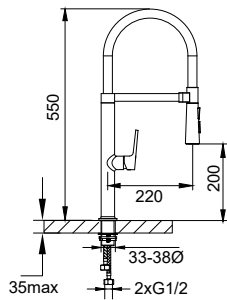

FCP 2552MB

Berlin single lever sink mixer with magnetic holder & pull-down spray head 3-mode

- swivel spout 360°
- 3 spray-mode
- pull-down spray head
- magnetic holder system
- kintted hose, 60cm, 1/2"
- brass
- matte black