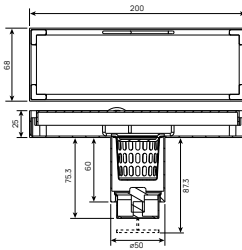

FDP 5102

Floor drain linear 20cm

- tile insert reversible
- flood resistant
- anti odour
- anti rat and roach
- pipe size: minimum 2"
- SUS 304
- satin durashield