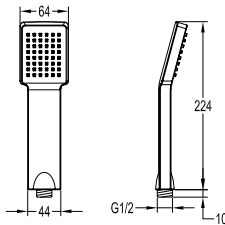

- 4-mode handshower
- easy clean shower spray
- ABS
- chrome

HSP 2601

ABS handshower 6-jet round

- 6-mode handshower
- easy clean shower spray
- ABS
- chrome

Handshower

HSP 1103

ABS handshower

- 1-mode handshower
- easy clean shower spray
- ABS
- chrome