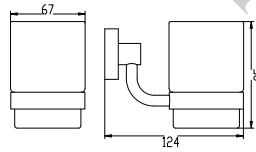

BAP 2110GM

Dakota tumbler holder with glass

- brass + SUS 304
- gunmetal