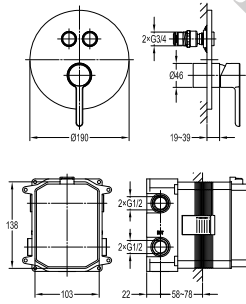

FCP 3323 *

Alena single lever concealed mixer with Pro-Click- 2 buttons

- brass handle with porcelain decoration
- 2 inlets 1/2", 2 outlets 1/2" with Pro-Click
- brass
- chrome