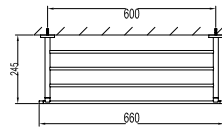

BAP 7605

Callista brass towel shelf 600mm

- brass
- everose gold