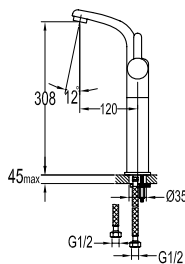

FCP 1233

Cedro single lever monobloc basin mixer

- knitted hoses, 40cm, 1/2"
- brass
- chrome