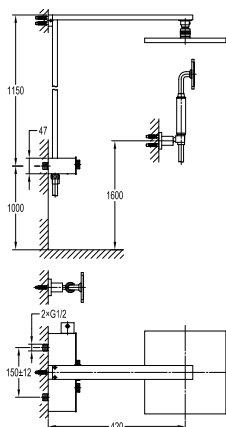

- knitted hoses, 40cm, 1/2"
- brass
- titanium grey

FCP 8532

Dalfon single lever monobloc basin mixer

- knitted hoses, 40cm, 1/2"
- brass
- titanium grey

FCP 8535

Dalfon single lever concealed basin mixer

- solid brass construction
- brass
- titanium grey