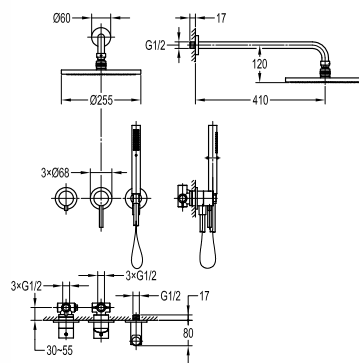

FCP 1828SG

Eolica single lever concealed shower mixer with rainshower and handshower

- designed to run 2 outlets
- 2 inlets 1/2", 2 outlets 1/2"
- air-injection shower technology
- brass rainshower, Ø25.5cm
- easy clean shower spray
- 2-mode brass handshower
- PVC flexible hose, revoflex 360°, 150cm, 1/2"
- overhead shower angle adjustable
- brass
- satin gold