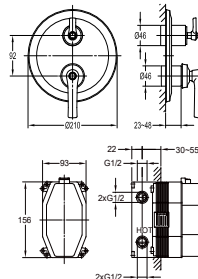

FCP 8324

Liberty single lever concealed 5-way bath/shower mixer with diverter

- 3-way diverter with volume control
- 2 inlets / 3 outlets, 1/2"
- brass
- oil rubbed bronze