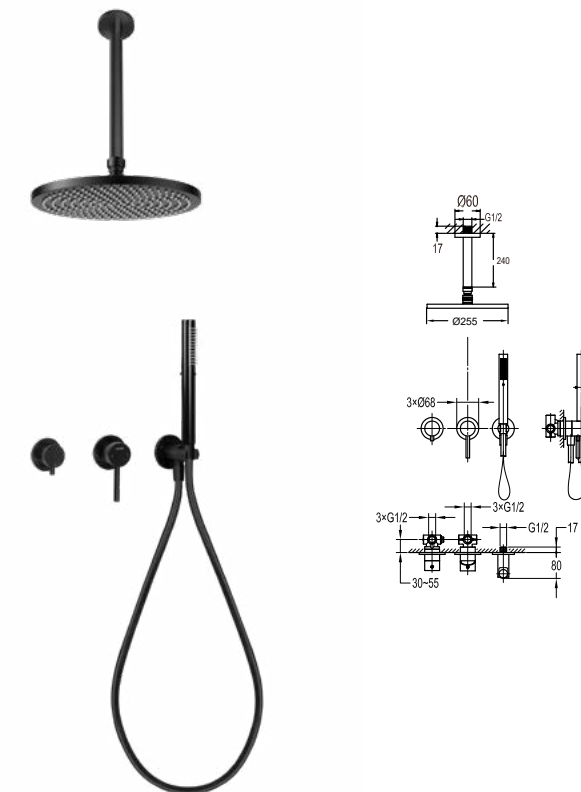

FCP 1828MB + SAP 9337

Eolica single lever concealed shower mixer with rainshower and handshower

- designed to run 2 outlets
- 2 inlets 1/2", 2 outlets 1/2"
- air-injection shower technology
- brass rainshower, Ø25.5cm
- easy clean shower spray
- 2-mode brass handshower
- PVC flexible hose, revolflex 360°, 150cm, 1/2"
- overhead shower angle adjustable
- brass
- matte black