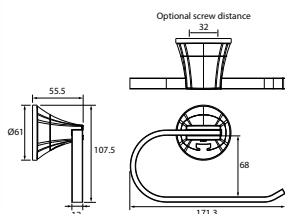

BAP 1615MB

Tiero towel/toilet roll holder with suction cup
· ABS
· matte black