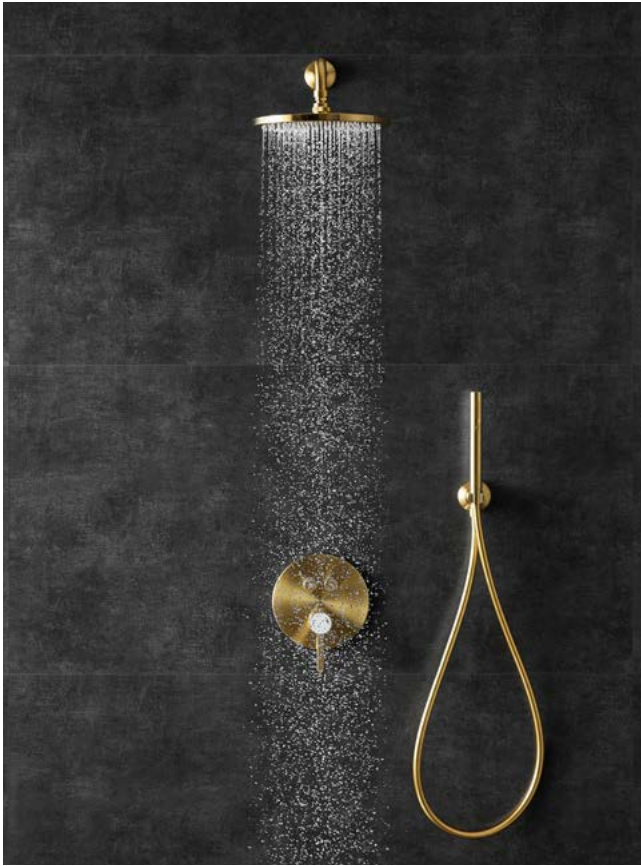

Download from mephali.net