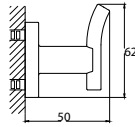

BAP 2214RB

Eolica brass robe hook

- brass
- red bronze