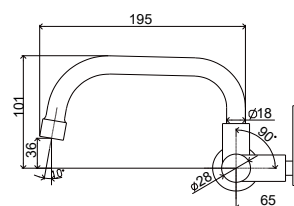

FCP 1664

Bristol 1/2" wall sink tap

- brass
- chrome