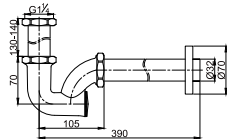

BTP 1401

**Brass basin P-trap (with pop-up pipe)
with check-out**

- brass
- chrome