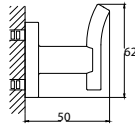

BAP 2214SN

Eolica brass robe hook

- brass
- satin nickel