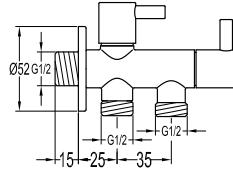

Eolica 1/2" two-way triangle valve

- brass
- oil rubbed bronze

FCP 7378

Eolica 1/2" two-way triangle valve

- brass
- luxury gold

FCP 7878

Eolica 1/2" two-way triangle valve

- brass
- satin gold