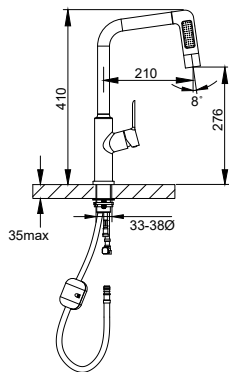

FCP 2653MB

Alto single lever sink mixer with pull-out spray head
5-mode

- swivel spout 360°
- 5 spray-mode
- pull-out spray head
- powerABS spray head
- kintted hose, 60cm, 1/2"
- stainless SUS 304
- matte black