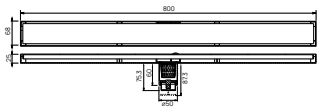

FDP 5108

Floor drain linear 80cm

- tile insert reversible
- flood resistant
- anti odour
- anti rat and roach
- pipe size: minimum 2"
- SUS 304
- satin durashield