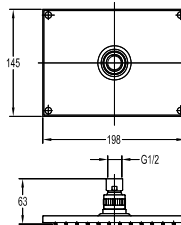

RSP 1101

8" Brass rainshower

- 1/2" connection
- brass rainshower, 19.8x14.5cm
- easy clean shower spray
- brass
- chrome