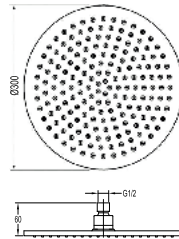

RSP 7622

- **12" Brass rainshower**
- 1/2" connection
- brass rainshower, Ø30cm
- easy clean shower spray
- brass
- everose gold