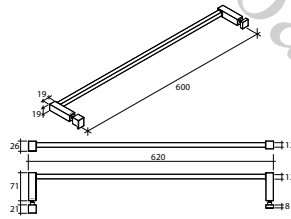

- brass shower head, full brass component
- brass flexible hose, revolflex 360°, 120cm, 1/2"
- full brass connector
- brass holder
- matte black

Shower Handle

SHP 1101

Shower handle 4060-SQ 60MM

- brass
- chrome