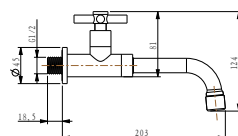

- brass
- chrome

FCP 6373

Jupiter 1/2" short wall tap with hose coupling and screw collar

- brass
- chrome

FCP 6376

Jupiter 1/2" two-way tap

- brass
- chrome

FCP 6366