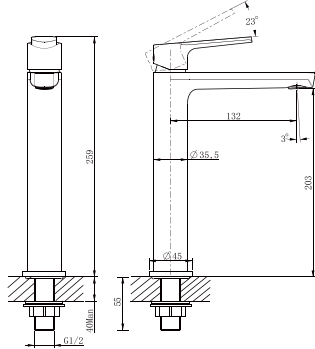

FCP 2583
Berlin 1/2" single lever basin pillar tap
· brass
· chrome

FCP 2571
Berlin 1/2" short wall tap
· brass
· chrome