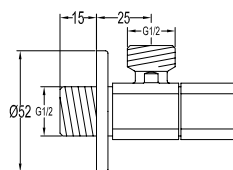

FCP 7877

Gallant 1/2" triangle valve

- brass
- satin gold