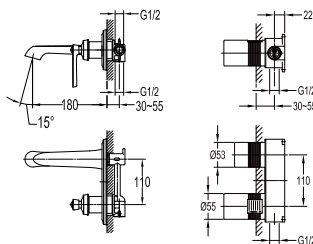

FCP 8335

Liberty single lever concealed basin mixer

- solid brass construction
- brass
- oil rubbed bronze