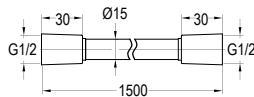

FLP 7203

PVC flexible hose

- 1/2" connection
- length: 150cm
- PVC
- revolflex 360°
- satin gold