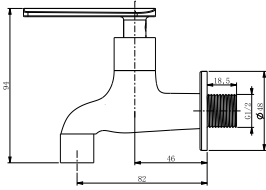

FCP 9671

Olivia 1/2" short wall tap

- brass
- matte black