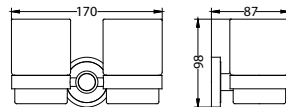

BAP 1511

Corina tumbler holder with glasses

- brass + SUS 304
- chrome