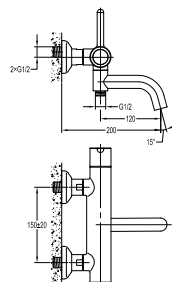

FCP 3336

Aleena two-handle 8" basin mixer

- brass handle with porcelain decoration
- brass
- chrome

FCP 3335

Aleena single lever concealed basin mixer

- brass handle with porcelain decoration
- solid brass construction
- brass
- chrome