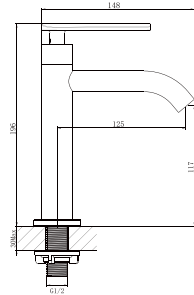

FCP 9681

Olivia 1/2" single lever basin pillar tap

- brass
- matte black