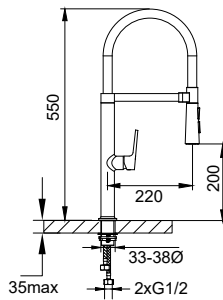

FCP 2552MW

Berlin single lever sink mixer with magnetic holder & pull-down spray head 3-mode

- swivel spout 360°
- 3 spray-mode
- pull-down spray head
- magnetic holder system
- kintted hose, 60cm, 1/2"
- brass
- matte white