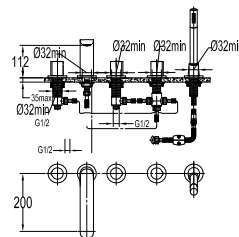

Callista single lever bidet mixer

- knitted hoses, 40cm, 1/2"
- brass
- everose gold

FCP 7636

Callista two-handle 8" basin mixer

- brass
- everose gold

FCP 7606

Callista 5-hole bath/shower mixer deck-mounted