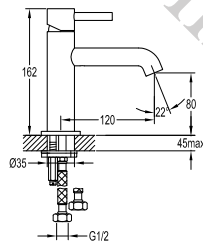

FCP 1841T

Eolica single lever monobloc basin mixer

- knitted hoses, 40cm, 1/2"
- brass
- titanium grey