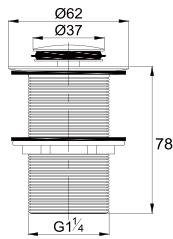

WTP 8511

Brass pop-up waste (without overflow)

- brass
- titanium grey