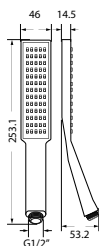

SSP 2104

Shower set with holder rectangle

- 1-mode handshower
- SUS 304 flexible hose, revolflex 360°, 150cm, 1/2"
- ABS handshower
- universal rotating ABS shower holder
- chrome