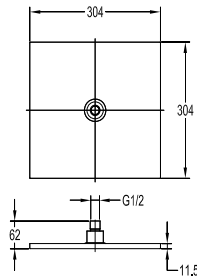

RSP 1102

12" Brass rainshower

- 1/2" connection
- brass rainshower, 30.4x30.4cm
- easy clean shower spray
- brass
- chrome