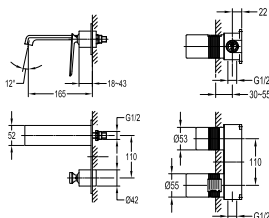

- knitted hoses, 40cm, 1/2"
- brass
- titanium grey

FCP 8532

Dalfon single lever monobloc basin mixer

- knitted hoses, 40cm, 1/2"
- brass
- titanium grey

FCP 8535

Dalfon single lever concealed basin mixer

- solid brass construction
- brass
- titanium grey