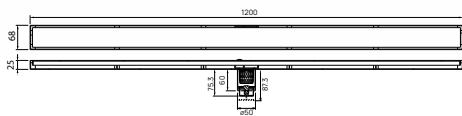

FDP 5110

Floor drain linear 100cm

- tile insert reversible
- flood resistant
- anti odour
- anti rat and roach
- pipe size: minimum 2"
- SUS 304
- satin durashield