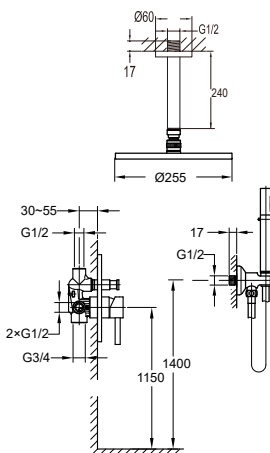

FCP 1827M + SAP 9337

Eolica single lever concealed shower mixer with rainshower and handshower

- designed to run 2 outlets
- 2 inlets 1/2", 2 outlets 1/2"
- air-injection shower technology
- brass rainshower, Ø25.5cm
- easy clean shower spray
- 2-mode brass handshower
- PVC flexible hose, revolflex 360°, 150cm, 1/2"
- overhead shower angle adjustable
- brass
- matte black