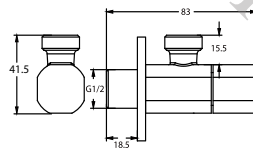

Gallant 1/2" triangle valve

- brass
- luxury gold

FCP 7877

Gallant 1/2" triangle valve

- brass
- satin gold

Valve

FCP 2191

Gallant 1/2" angle valve