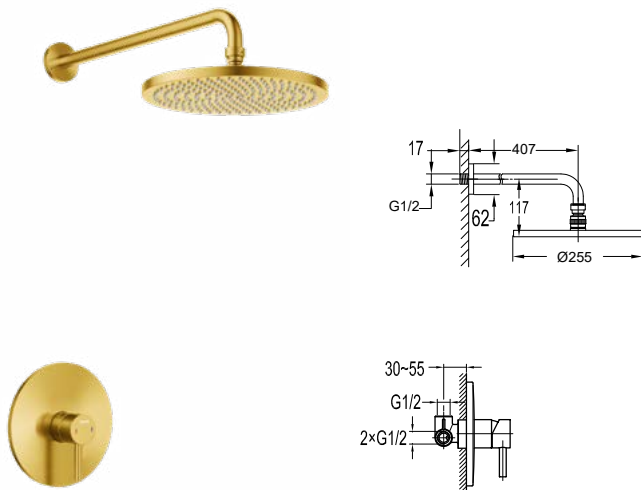

FCP 1826S

Eolica single lever concealed shower mixer with rainshower

- 2 inlets / 1 outlet, 1/2"
- air-injection shower technology
- brass shower head Ø25.5cm
- easy clean shower spray
- overhead shower angle adjustable
- brass
- satin gold