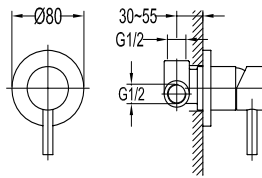

FCP 1821

**Eolica single lever concealed 3-way shower/
basin mixer without diverter**

- designed to run 1 outlet with volume control
- 2 inlets / 1 outlet, 1/2"
- brass
- chrome