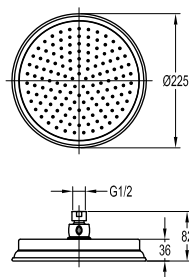

RSP 7131

- **8" brass rainshower**
- 1/2" connection
- brass rainshower, Ø22.5cm
- easy clean shower spray
- brass
- luxury gold