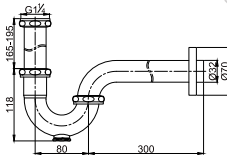

Basin Trap

BTP 1102

**Brass basin P-trap (with pop-up pipe)
with check-out**

- brass
- chrome