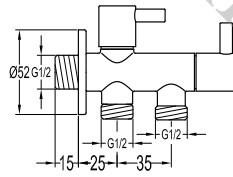

Valve

FCP 8578

Eolica 1/2" two-way triangle valve

- brass
- titanium grey