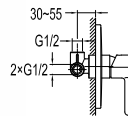

FCP 9326

Aleena single lever concealed shower mixer with rainshower

- brass handle with porcelain decoration
- 2 inlets / 1 outlet, 1/2"
- air-injection shower technology
- brass shower head Ø25.4cm
- easy clean shower spray
- overhead shower angle adjustable
- brass
- matte black