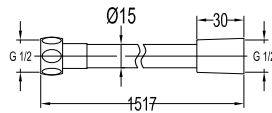

FLP 8502

PVC flexible hose

- 1/2" connection
- length: 150cm
- PVC
- revolflex 360°
- titanium grey

FLP 8501

Brass flexible hose

- 1/2" connection
- length: 150cm
- brass
- revolflex 360°
- titanium grey

EOLICA
PVD SATIN GOLD
Series