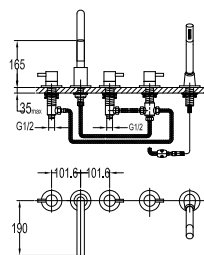

FCP 1806

Eolica 5-hole bath/shower mixer deck-mounted

- 1-mode brass handshower
- brass flexible hose, 180cm
- brass handshower
- brass
- chrome