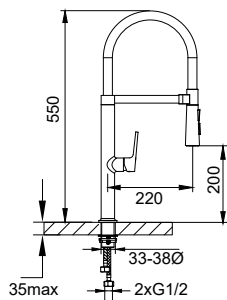

FCP 2552SG

Berlin single lever sink mixer with magnetic holder & pull-down spray head 3-mode

- swivel spout 360°
- 3 spray-mode
- pull-down spray head
- magnetic holder system
- kintted hose, 60cm, 1/2"
- brass
- satin gold