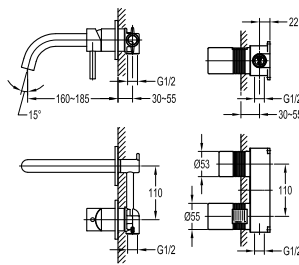

FCP 1835SN

Eolica single lever concealed basin mixer

- solid brass construction
- brass
- satin nickel