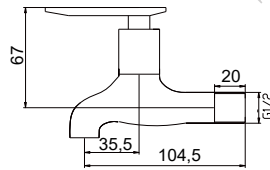

FCP 1671

Bristol 1/2" short wall tap

- brass
- chrome

FCP 1673

Bristol 1/2" short wall tap with hose coupling and screw collar

- brass
- chrome

FCP 1676

Bristol 1/2" two-way tap