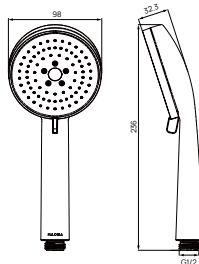

HSP 1302SG

ABS handshower

- 3-mode handshower
- easy clean shower spray
- ABS
- satin gold