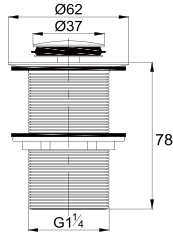

Download from, mepbali.net

WTP 7311

Brass pop-up waste (without overflow)

- brass
- luxury gold