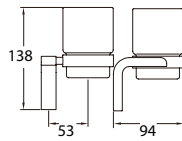

Nancy Matte Black

BAP 9110

Nancy brass tumbler holder with glass

- brass
- matte black