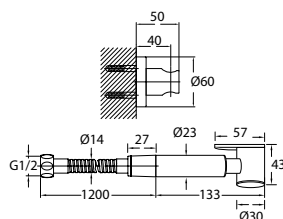

TSP 7801

Brass toilet shower set

- brass shower head, full brass component
- brass flexible hose, revolflex 360°, 120cm, 1/2"
- full brass connector
- brass holder
- satin gold