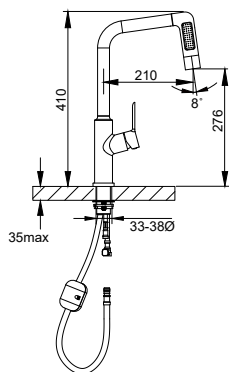

FCP 2653BG

Alto single lever sink mixer with pull-out spray head
5-mode

- swivel spout 360°
- 5 spray-mode
- pull-out spray head
- powerABS spray head
- kintted hose, 60cm, 1/2"
- stainless SUS 304
- brushed gold