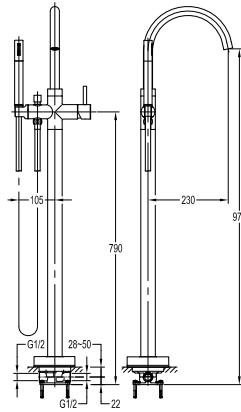

Download from, mepbali.net

FCP 1805T

Eolica single lever bath/shower mixer floor-mounted

- 2-mode handshower
- easy clean shower spray
- PVC flexible hose, revolflex 360°, 150cm, 1/2"
- brass handshower
- pedestal with turnable adjustment
- brass
- titanium grey