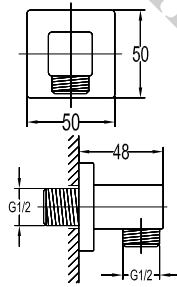

Shower Outlet Elbow

SOP 1101

Shower outlet elbow

- for shower hose with a 1/2" connection
- brass
- chrome