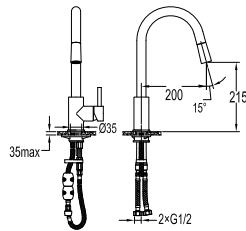

FCP 1853EG

Eolica single lever pillar sink mixer

- swivel spout 360°
- pull-out spray head
- kintted hose, 60cm, 1/2"
- brass
- everose gold

FCP 1853SE

Eolica single lever pillar sink mixer

- swivel spout 360°
- pull-out spray head
- kintted hose, 60cm, 1/2"
- brass
- satin everose gold