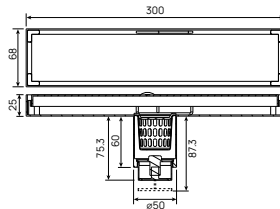

FDP 5103

Floor drain linear 30cm

- tile insert reversible
- flood resistant
- anti odour
- anti rat and roach
- pipe size: minimum 2"
- SUS 304
- satin durashield