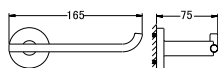

Aleena brass towel shelf 600mm
· brass
· matte black

BAP 9303

Aleena brass double towel bar 600mm
· brass
· matte black

BAP 9301

Aleena brass single towel bar 600mm
· brass
· matte black

BAP 9314

Aleena brass robe hook
· brass
· matte black