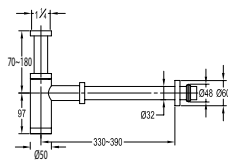

BTP 7801

Brass basin bottle-trap (with pop-up pipe)
with checkout

- brass
- satin gold