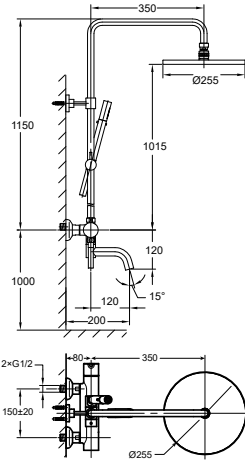

FCP 1809E

Eolica single lever bath/shower mixer with rainshower

- designed to run 3 outlets
- brass rainshower, Ø25.5cm
- air-injection shower technology
- swivel bath spout 180°
- easy clean shower spray
- 2-mode brass handshower
- PVC flexible hose, revolflex 360°, 150cm, 1/2"
- overhead shower angle adjustable
- brass
- everose gold