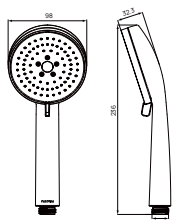

SSP 2309SG

Shower set with holder 3-jets round

- 3-mode handshower
- easy clean shower spray
- Air-Injection shower technology
- PVC flexible hose, revolflex 360°, 150cm, 1/2"
- ABS handshower
- universal rotating ABS shower holder
- satin gold