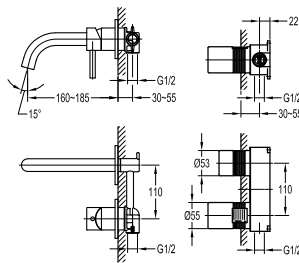

FCP 1835E

Eolica single lever concealed basin mixer

- solid brass construction
- brass
- everose gold