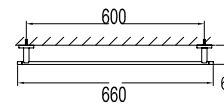

Aleena brass towel shelf 600mm

- brass
- satin gold

BAP 7805

Aleena brass towel shelf 600mm

- brass
- satin gold

BAP 7803

Aleena brass double towel bar 600mm

- brass
- satin gold