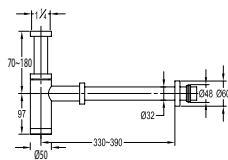

BTP 7301

Brass basin bottle-trap (with pop-up pipe)
with checkout

- brass
- luxury gold