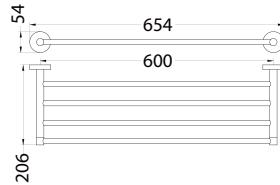

BAP 2105GM

Dakota towel shelf 600mm

- brass + SUS 304
- gunmetal