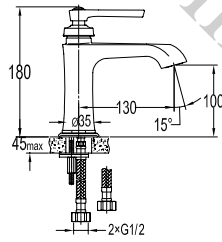

Liberty Oil Rubbed Bronze

FCP 8331

Liberty single lever monobloc basin mixer

- knitted hoses, 40cm, 1/2"
- brass
- oil rubbed bronze