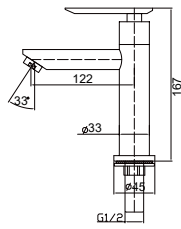

FCP 1681

Bristol 1/2" single lever basin pillar tap

- brass
- chrome