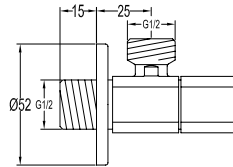

FCP 9278

Eolica 1/2" two-way triangle valve

- brass
- matte black

FCP 2177

Gallant 1/2" triangle valve

- brass
- chrome

FCP 8577

Gallant 1/2" triangle valve