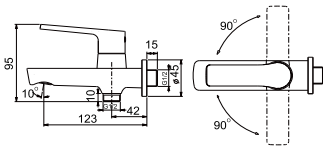

FCP 2576
Berlin 1/2" two-way tap
· brass
· chrome