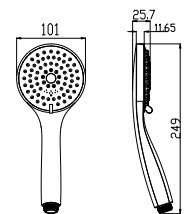

SSP 2301

Shower set with holder 3-jets air-injection round

- 3-mode handshower
- easy clean shower spray
- Air-Injection shower technology
- SUS 304 flexible hose, revoflex 360°, 150cm, 1/2"
- ABS handshower
- universal rotating ABS shower holder
- chrome