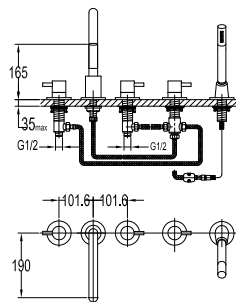

FCP 1806M

Eolica 5-hole bath/shower mixer deck-mounted

- 1-mode brass handshower
- easy clean shower spray
- brass flexible hose, revolflex 360°, 180cm
- brass handshower
- brass
- matte black