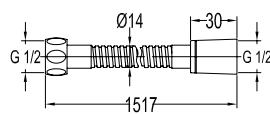

FLP 9101

Brass flexible hose

- 1/2" connection
- length: 150cm
- revolflex 360°
- brass
- matte black