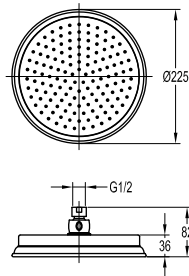

RSP 8131

- **8" brass rainshower**
- 1/2" connection
- brass rainshower, Ø22.5cm
- easy clean shower spray
- brass
- oil rubbed bronze