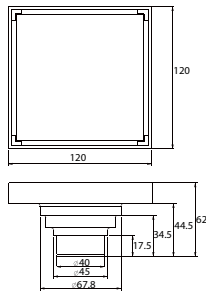

Floor Drain

FDP 2101

Floor drain

- tile insert reversible
- flood resistant
- anti odour
- anti rat and roach
- pipe size: 1½" - 3½"
- brass
- chrome

FDP 2102

Floor drain

- tile insert reversible
- flood resistant
- anti odour
- anti rat and roach
- pipe size: 1½" - 4"
- brass
- chrome

FDP 9101

Floor drain

- tile insert reversible
- flood resistant
- anti odour
- anti rat and roach
- pipe size: 1½" - 3½"
- brass
- matte black

FDP 9102

Floor drain

- tile insert reversible
- flood resistant
- anti odour
- anti rat and roach
- pipe size: 1½" - 4"
- brass
- matte black