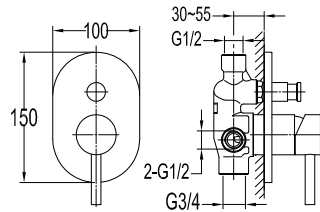

FCP 1823

**Eolica single lever concealed 4-way bath/
shower mixer with diverter**

- volume control and diverter for 2 outlets
- 2 inlets / 2 outlets, 1/2"
- brass
- chrome