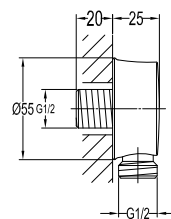

SOP 8105

Brass shower outlet elbow

- for shower hose with a 1/2" connection
- brass
- oil rubbed bronze