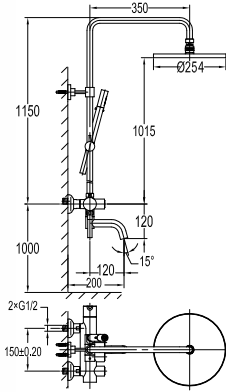

FCP 9305

Aleena single lever bath/shower mixer floor-mounted

- brass handle with porcelain decoration
- 2-mode brass handshower
- PVC flexible hose, revolflex 360°, 150cm, 1/2"
- brass
- matte black

FCP 9308