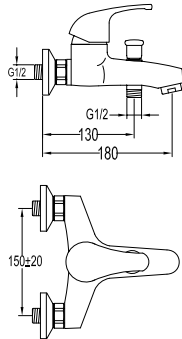

FCP 2301

Appolo single lever bath/shower mixer

- designed to run 2 outlets
- for shower hose with a 1/2" connection
- brass
- chrome

SCP 1809

Shower column set with flexible hose connector

- ABS rainshower, Ø22.5cm
- 5-mode ABS handshower
- easy clean shower spray
- PVC flexible hose, revolflex 360°, 150cm, 1/2"
- shower pipe height adjustable
- overhead shower angle adjustable
- brass
- chrome