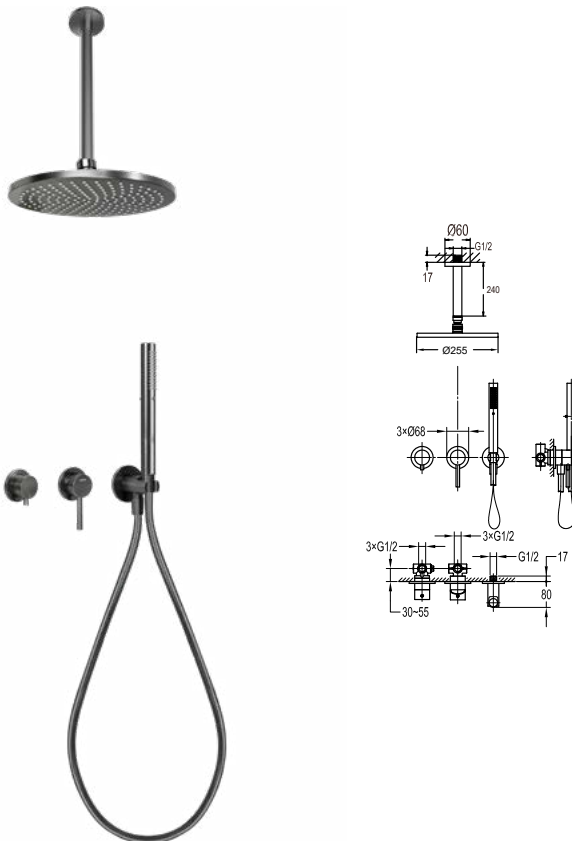

FCP 1828TG + SAP 1201T

Eolica single lever concealed shower mixer with rainshower and handshower

- designed to run 2 outlets
- 2 inlets 1/2", 2 outlets 1/2"
- air-injection shower technology
- brass rainshower, Ø25.5cm
- easy clean shower spray
- 2-mode brass handshower
- PVC flexible hose, revolflex 360°, 150cm, 1/2"
- overhead shower angle adjustable
- brass
- titanium grey