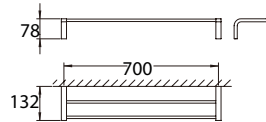

Liberty toilet brush & holder

- brass
- oil rubbed bronze

BAP 9108

Nancy brass towel shelf 700mm

- brass
- matte black

BAP 9106

Nancy brass towel shelf 700mm

- brass
- matte black