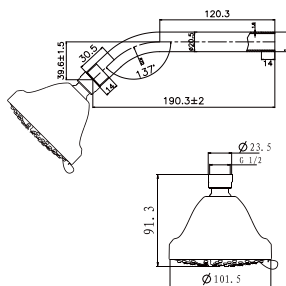

SSP 3301

4" rainshower set with arm 3-jets round wall-mounted

- 3-mode rainshower
- 1/2" connection
- ABS rainshower, Ø10.15cm
- easy clean shower spray
- brass
- chrome