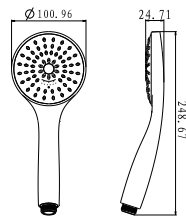

SSP 2102

Shower set with holder air-injection round

- 1-mode handshower
- easy clean shower spray
- Air-Injection shower technology
- SUS 304 flexible hose, revoflex 360°, 150cm, 1/2"
- ABS handshower
- universal rotating ABS shower holder
- chrome