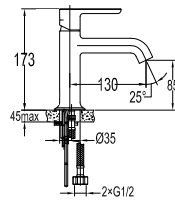

FCP 3331

Aleena single lever monobloc basin mixer

- brass handle with porcelain decoration
- knitted hoses, 40cm, 1/2"
- brass
- chrome