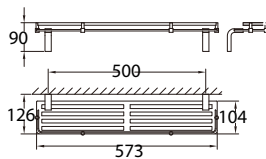

BAP 9104

Nancy brass double towel bar 700mm

- brass
- matte black

BAP 9102

Nancy brass single towel bar 700mm

- brass
- matte black

BAP 9109

Nancy brass glass shelf