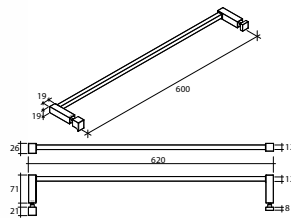

- brass shower head, full brass component
- brass flexible hose, revolflex 360°, 120cm, 1/2"
- full brass connector
- brass holder
- matte black

Shower Handle

SHP 1101

Shower handle 4060-SQ 60MM

- brass
- chrome