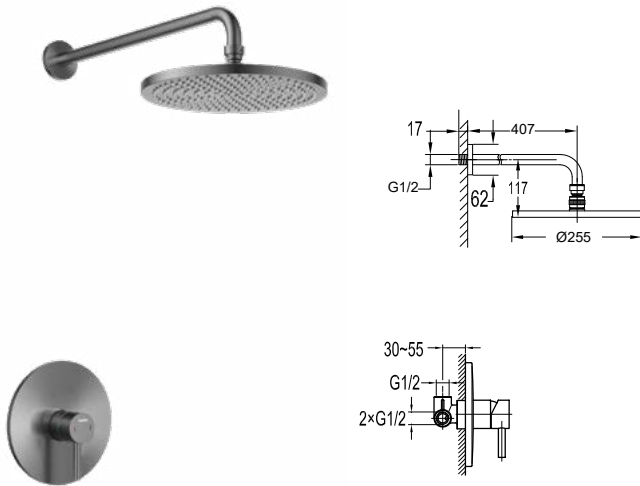

FCP 1826T

Eolica single lever concealed shower mixer with rainshower

- 2 inlets / 1 outlet, 1/2"
- air-injection shower technology
- brass shower head Ø25.5cm
- easy clean shower spray
- overhead shower angle adjustable
- brass
- titanium grey