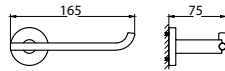

BAP 2215RB

Eolica brass toilet roll holder

- brass
- red bronze