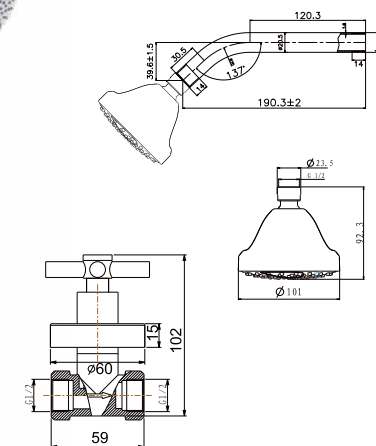

SSP 3101 + FCP 6379

4" rainshower set with arm round wall-mounted

- 1-mode rainshower
- 1/2" connection
- ABS rainshower, Ø10.1cm
- easy clean shower spray
- brass
- chrome