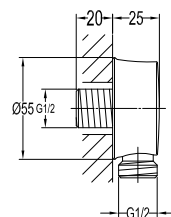

SOP 7105

Brass shower outlet elbow

- for shower hose with a 1/2" connection
- brass
- luxury gold