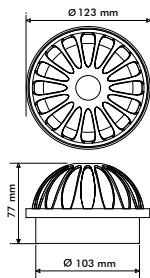

RDP 1204

1. **Roof drain**
2. pipe size: 4"
   - brass
   - chrome