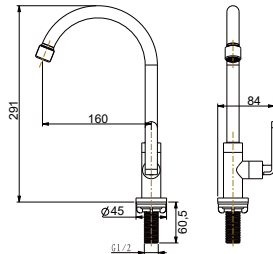

FCP 6261

Neptune 1/2" pillar sink tap

- brass
- chrome