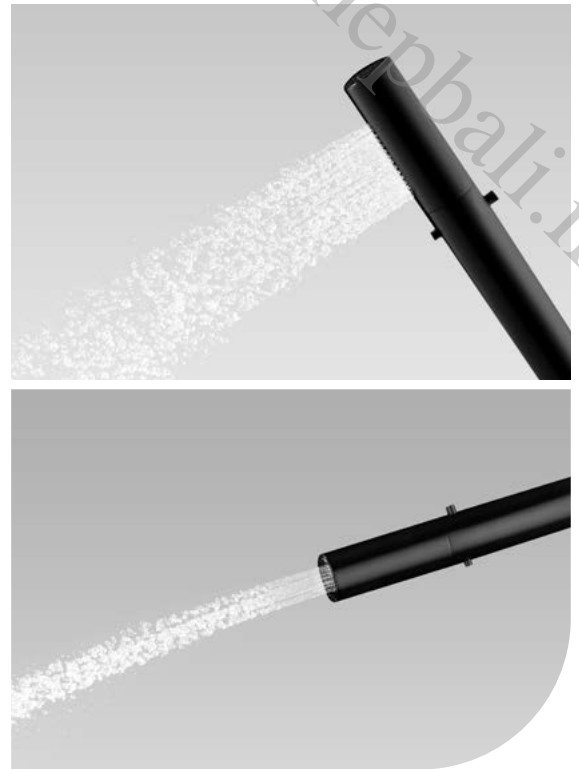

Download from, mepbali.net