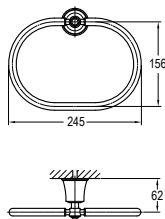

BAP 8416

Liberty brass guest towel holder

- brass
- oil rubbed bronze