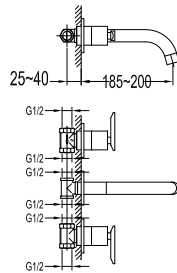

- knitted hoses, 40cm, 1/2"
- brass
- chrome

FCP 1633

Bristol single lever monobloc basin mixer

- knitted hoses, 40cm, 1/2"
- brass
- chrome

FCP 1636

Bristol two-handle 8" basin mixer

- brass
- chrome

FCP 1635