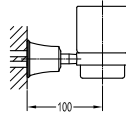

BAP 7410

Liberty brass tumbler holder with glass

- brass
- luxury gold