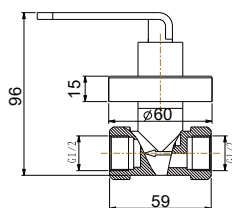

FCP 6279

Neptune 1/2" stop valve
· brass
· chrome