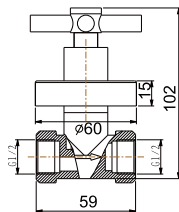

FCP 6379

Jupiter 1/2" stop valve
· brass
· chrome