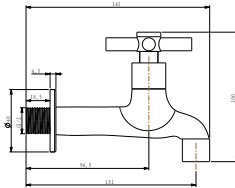

FCP 6363

Jupiter 1/2" wall sink tap

- brass
- chrome

FCP 6371

Jupiter 1/2" short wall tap

- brass
- chrome

FCP 6372

Jupiter 1/2" long wall tap