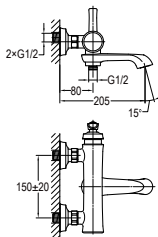

FCP 7302

Liberty single lever bath/shower mixer

- designed to run 2 outlets, spout as diverter
- for shower hose with a 1/2" connection
- swivel bath spout 120°
- brass
- luxury gold