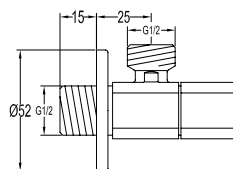

FCP 8377

Gallant 1/2" triangle valve

- brass
- oil rubbed bronze