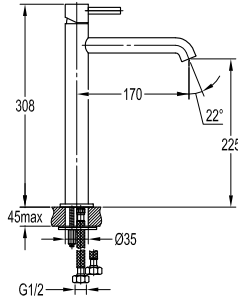

FCP 1843M

Eolica single lever monobloc basin mixer

- knitted hoses, 40cm, 1/2"
- brass
- matte black