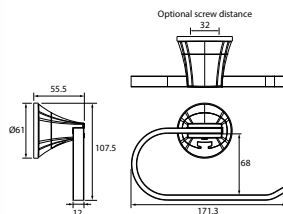

Tiero robe hook with suction cup
· ABS
· chrome

BAP 1615CP

Tiero towel/toilet roll holder with suction cup
· ABS
· chrome

BAP 1601MB

Tiero single towel bar with suction cup 600mm
· ABS
· matte black

BAP 1614MB