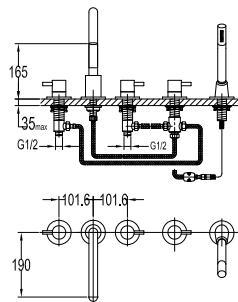

FCP 1806E

Eolica 5-hole bath/shower mixer deck-mounted

- 1-mode brass handshower
- easy clean shower spray
- brass flexible hose, revolflex 360°, 180cm
- brass handshower
- brass
- everose gold