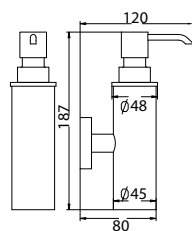

BAP 2133GM

Dakota soap dispenser

- brass
- gunmetal