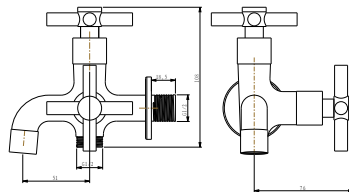

FCP 6376

Jupiter 1/2" two-way tap

- brass
- chrome