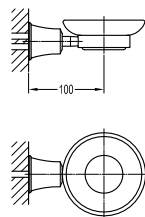

BAP 7417

Liberty brass soap dish

- brass
- luxury gold