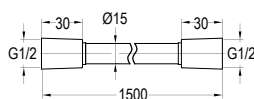

FLP 9202

PVC flexible hose

- 1/2" connection
- length: 150cm
- PVC
- revolflex 360°
- matte black