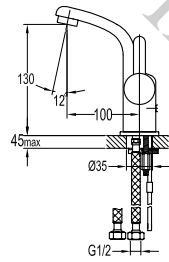

FCP 9231

Cedro single lever monobloc basin mixer

- knitted hoses, 40cm, 1/2"
- brass
- matte black