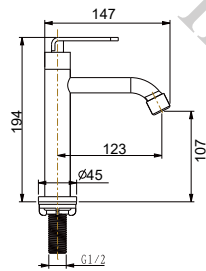

Neptune

FCP 6281

Neptune 1/2" single lever basin pillar tap
· brass
· chrome