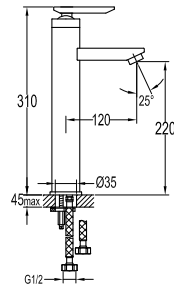

- knitted hoses, 40cm, 1/2"
- brass
- chrome

FCP 1633

Bristol single lever monobloc basin mixer

- knitted hoses, 40cm, 1/2"
- brass
- chrome

FCP 1636

Bristol two-handle 8" basin mixer

- brass
- chrome

FCP 1635