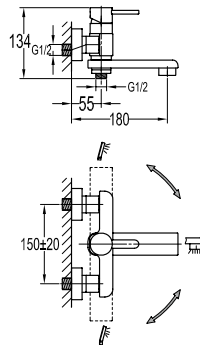

FCP 1201

Cedro single lever bath/shower mixer

- designed to run 2 outlets, spout as diverter
- for shower hose with a 1/2" connection
- swivel bath spout 180°
- brass
- chrome