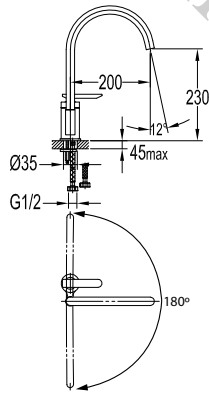

FCP 1651

Bristol single lever pillar sink mixer

- swivel spout 180°
- kintted hose, 60cm, 1/2"
- brass
- chrome