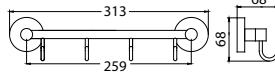

BAP 3204

Ebano robe hook 4
· brass + SUS 304
· chrome