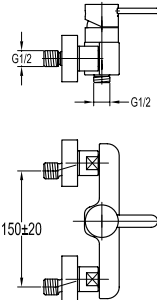

FCP 1211

Cedro single lever shower mixer

- for shower hose with a 1/2" connection
- brass
- chrome