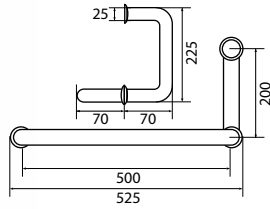

SHP 2202

Shower handle

- stainless steel SUS 304
- satin gold