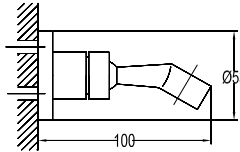

HHP 1202

Brass handshower holder

- universal coupling
- brass
- chrome