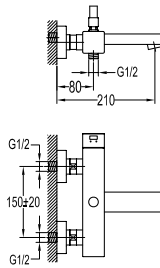

FCP 1512

Ibisco single lever shower mixer

- for shower hose with a 1/2" connection
- brass
- chrome

FCP 1502

Ibisco single lever bath/shower mixer

- designed to run 2 outlets
- for shower hose with a 1/2" connection
- brass
- chrome