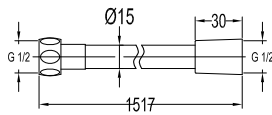

FLP 9202

PVC flexible hose

- 1/2" connection
- length: 150cm
- revolflex 360°
- PVC
- matte black