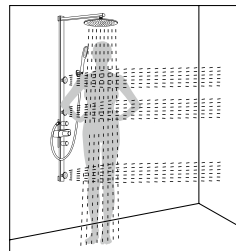

Energetic water drop, free to wash any areas of the body, make your shower more pleasant.

Side spray

Strong and powerful massage water outlet, set up with the most comfortable pouring angle according to the ergonomics.