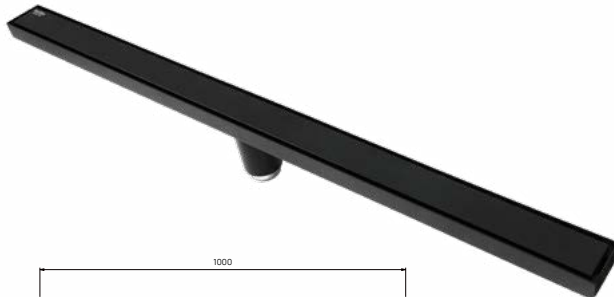

FDP 5210MB

Floor drain linear 1000x55mm

- tile insert reversible
- flood resistant
- anti odour
- anti rat and roach
- pipe size: minimum 2"
- SUS 304
- matte black