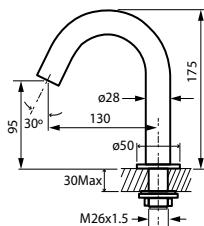

FCP 2031

Automatic sensor dual power basin
pillar tap - short

- dual power: battery and/or plug-in
- brass
- chrome