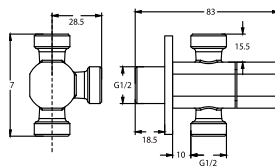

FCP 9193

Gallant 1/2" 3-outlet angle valve

- brass
- matte black