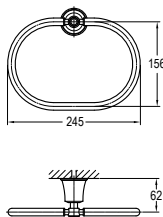

BAP 7416

Liberty brass guest towel holder

- brass
- luxury gold