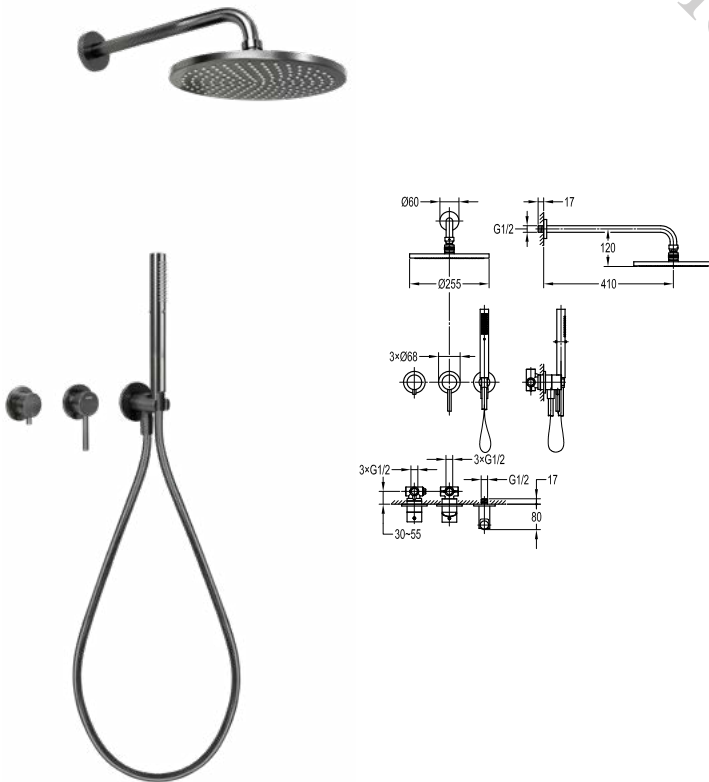

Download from mepbali.net

FCP 1827T

Eolica single lever concealed shower mixer with rainshower and handshower

- designed to run 2 outlets
- 2 inlets 1/2", 2 outlets 1/2"
- air-injection shower technology
- brass rainshower, Ø25.5cm
- easy clean shower spray
- 2-mode brass handshower
- PVC flexible hose, revolflex 360°, 150cm, 1/2"
- overhead shower angle adjustable
- brass
- titanium grey

FCP 1827T + SAP1201T

Eolica single lever concealed shower mixer with rainshower and handshower

- designed to run 2 outlets
- 2 inlets 1/2", 2 outlets 1/2"
- air-injection shower technology
- brass rainshower, Ø25.5cm
- easy clean shower spray
- 2-mode brass handshower
- PVC flexible hose, revolflex 360°, 150cm, 1/2"
- overhead shower angle adjustable
- brass
- titanium grey

Download from mepbali.net

FCP 1828TG

Eolica single lever concealed shower mixer with rainshower and handshower

- designed to run 2 outlets
- 2 inlets 1/2", 2 outlets 1/2"
- air-injection shower technology
- brass rainshower, Ø25.5cm
- easy clean shower spray
- 2-mode brass handshower
- PVC flexible hose, revolflex 360°, 150cm, 1/2"
- overhead shower angle adjustable
- brass
- titanium grey