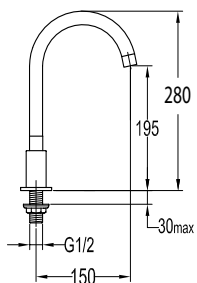

- brass
- chrome

FCP 1861

Eolica 1/2" pillar sink tap

- brass
- chrome

FCP 1862

Eolica 1/2" wall sink tap

- brass
- chrome

FCP 7861