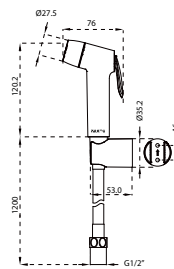

- 1/2" connection
- length: 150cm
- PVC
- revolflex 360°
- matte black

TSP 3111

Toilet shower set 2-spray

- 2-mode shower head
- PVC flexible hose, revolflex 360°, 120cm, 1/2"
- full brass connector
- ABS chrome