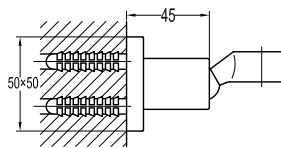

HHP 1203

Brass handshower holder

- universal coupling
- brass
- chrome