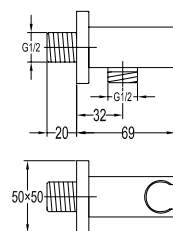

HHP 1102

Shower outlet elbow with handshower holder

- for shower hose with a 1/2" connection
- universal coupling
- brass
- chrome