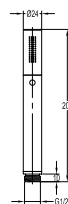

HSP 3301SG

Brass handshower 2-spray

- 2-mode handshower
- easy clean shower spray
- brass
- satin gold