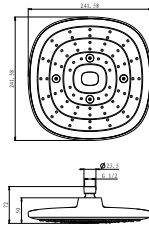

RSP 1162

10" rainshower 3-jets easyclick square

- 1/2" connection
- ABS rainshower, Ø24.158cm
- easy clean shower spray
- ABS
- chrome

RSP 1161

10" rainshower 3-jets easyclick square

- 1/2" connection
- ABS rainshower, Ø24.158cm
- easy clean shower spray
- ABS
- white