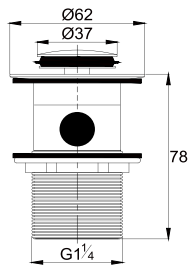

WTP 7301

Brass pop-up waste (with overflow)

- brass
- luxury gold