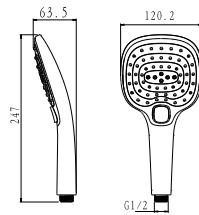

Shower Set

SSP 2304

Shower set with holder 3-jets easyclick square

- 3-mode handshower
- easy clean shower spray
- SUS 304 flexible hose, revolflex 360°, 150cm, 1/2"
- ABS handshower
- universal rotating ABS shower holder
- chrome