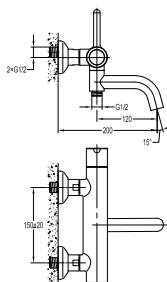

FCP 9336

Aleena two-handle 8" basin mixer

- brass handle with porcelain decoration
- brass
- matte black

FCP 9335

Aleena single lever concealed basin mixer

- brass handle with porcelain decoration
- solid brass construction
- brass
- matte black