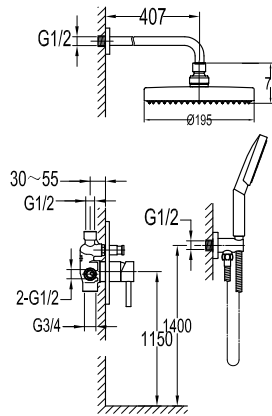

FCP 1823 + RSP 1111 + SAP 1101 + HSP 1104 + HHP 1101 + FLP 1101

Eolica single lever concealed shower mixer

- designed to run 2 outlets with volume control
- 2 inlets / 2 outlets, 1/2"
- brass rainshower, Ø19.5cm
- 1-mode handshower
- easy clean shower spray
- brass flexible hose, revolflex 360°, 150cm, 1/2"
- ABS handshower
- overhead shower angle adjustable
- brass
- chrome

HSP 1502

ABS Handshower 5-spray

- 5-mode handshower
- easy clean shower spray
- ABS
- chrome

FLP 1302

Silverlux flexible hose

- 1/2" connection
- length: 150cm
- PVC
- revolflex 360°
- chrome