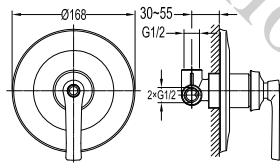

FCP 7321

Liberty single lever concealed 3-way shower/basin mixer without diverter

- designed to run 1 outlet with volume control
- 2 inlets / 1 outlet, 1/2"
- brass
- luxury gold