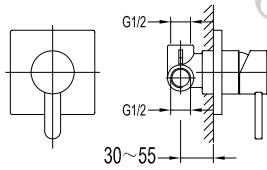

FCP 1221

Cedro single lever concealed 3-way shower/basin mixer without diverter

- designed to run 1 outlet with volume control
- 2 inlets / 1 outlet, 1/2"
- brass
- chrome