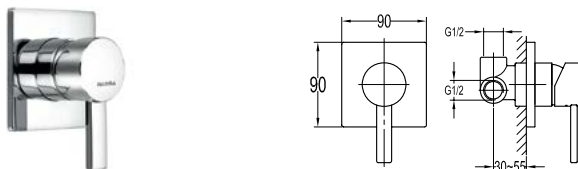

FCP 1521

Ibisco single lever concealed 3-way shower/basin mixer without diverter

- designed to run 1 outlet with volume control
- 2 inlets / 1 outlet, 1/2"
- brass
- chrome