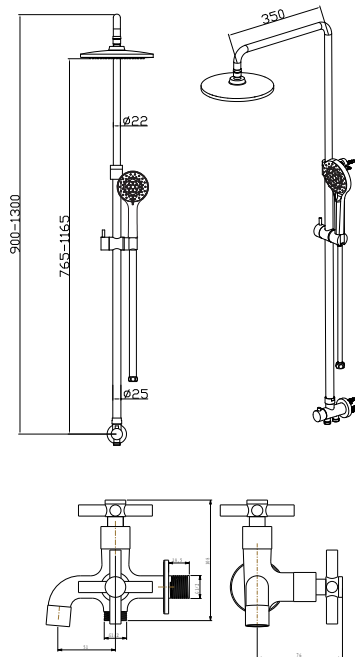

SCP 1809 + FCP 6376

Shower column set with flexible hose connector

- designed to run 2 outlets
- for shower hose with a 1/2" connection
- ABS rainshower, Ø22.5cm
- 5-mode handshower
- easy clean shower spray
- PVC flexible hose, revofflex 360°, 150cm, 1/2"
- ABS handshower
- shower pipe height adjustable
- overhead shower angle adjustable
- brass
- chrome