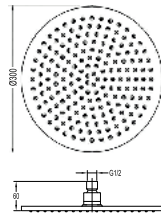

RSP 7622

12" Brass rainshower

- 1/2" connection
- brass rainshower, Ø 30cm
- easy clean shower spray
- brass
- everose gold

HHP 7201

Brass handshower holder

- universal coupling
- angle-adjustable
- brass
- everose gold