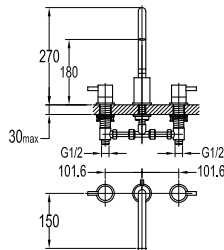

FCP 1836M

Eolica two-handle 8" basin mixer

- brass
- matte black