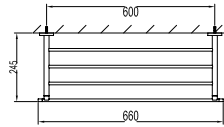

BAP 7805

Aleena brass towel shelf 600mm

- brass
- satin gold