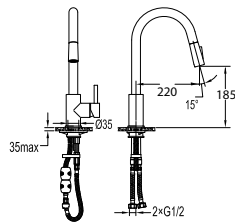

FCP 1853CH

Eolica single lever pillar sink mixer

- swivel spout 360°
- 2 spray-mode
- pull-out spray head
- kintted hose, 60cm, 1/2"
- brass
- chrome