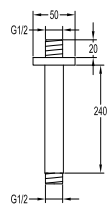

SAP 1202

Shower arm ceiling-mounted

- 1/2" connection
- brass
- chrome