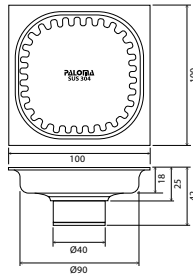

FDP 3203

Floor drain

- flood resistant
- anti odour
- anti rat and roach
- anti clog integrated strainer
- pipe size: 1½" - 3½"
- brass valve
- SUS 304
- matte black