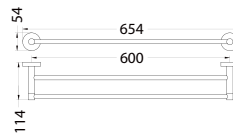

BAP 2103

Dakota double towel bar 600mm

- brass + SUS 304
- chrome