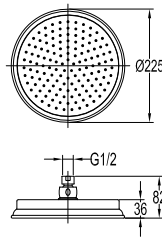

RSP 8131

8" brass rainshower

- 1/2" connection
- brass rainshower, Ø22.5cm
- easy clean shower spray
- brass
- oil rubbed bronze