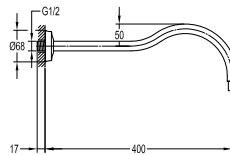

1. **Shower arm wall-mounted**
2. 1/2" connection
   - brass
   - luxury gold

SAP 1101