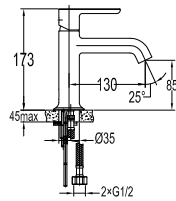

FCP 9331

Aleena single lever monobloc basin mixer

- brass handle with porcelain decoration
- knitted hoses, 40cm, 1/2"
- brass
- matte black