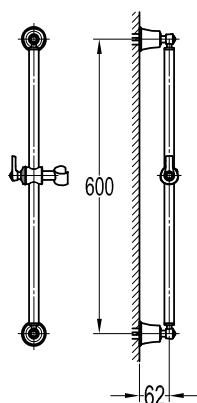

SLP 7501

Slide rail

- height adjustable handshower holder
- brass
- luxury gold