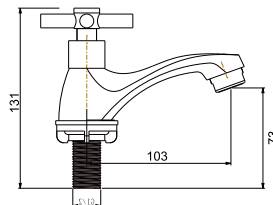

FCP 6384

Jupiter 1/2" single lever basin pillar tap
· brass
· chrome