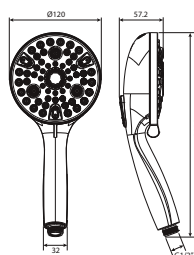

HSP 1901B

ABS handshower 10-mode

- 10-mode handshower
- easy clean shower spray
- ABS
- matte black