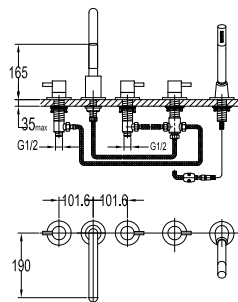

FCP 1836T

Eolica two-handle 8" basin mixer

- brass
- titanium grey

FCP 1816T

Eolica 4-hole bath/shower mixer deck-mounted

- 1-mode brass handshower
- easy clean shower spray
- brass flexible hose, revolflex 360°, 180cm
- brass handshower
- brass
- titanium grey