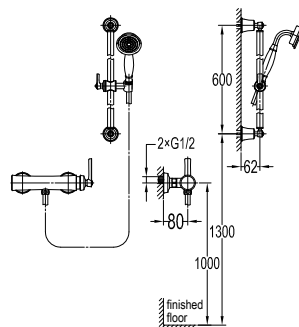

FCP 8312 + HSP 8111 + SLP 8501 + FLP 8202

Liberty single lever shower mixer with handshower set

- for shower hose with a 1/2" connection
- 1-mode handshower
- easy clean shower spray
- PVC flexible hose, revolflex 360°, 150cm, 1/2"
- brass handshower
- height adjustable handshower holder
- brass
- oil rubbed bronze