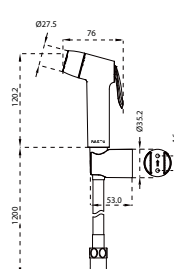

TSP 3113

Toilet shower set 2-spray

- 2-mode shower head
- PVC flexible hose, revolflex 360°, 120cm, 1/2"
- full brass connector
- ABS matte black