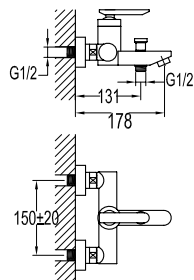

FCP 1601

Bristol single lever bath/shower mixer

- designed to run 2 outlets
- for shower hose with a 1/2" connection
- brass
- chrome