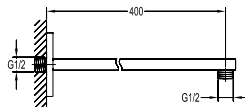

SAP 1102

Shower arm wall-mounted

- 1/2" connection
- brass
- chrome