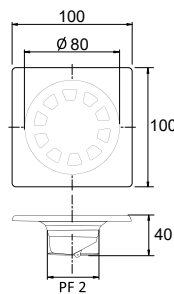

FDP 1202

Floor drain

- anti odour
- anti rat and roach
- pipe size: 2" - 3½"
- SUS 304
- matte black