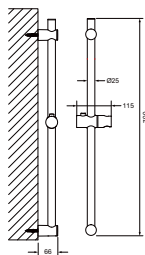

SSP 1107C

Shower set with slide rail 4-jets round

- 4-mode handshower
- easy clean shower spray
- PVC flexible hose, revolflex 360°, 150cm, 1/2"
- ABS handshower
- height adjustable handshower holder
- SUS 304 + ABS
- chrome

SSP 1107B

Shower set with slide rail 4-jets round

- 4-mode handshower
- easy clean shower spray
- PVC flexible hose, revolflex 360°, 150cm, 1/2"
- ABS handshower
- height adjustable handshower holder
- SUS 304 + ABS
- matte black