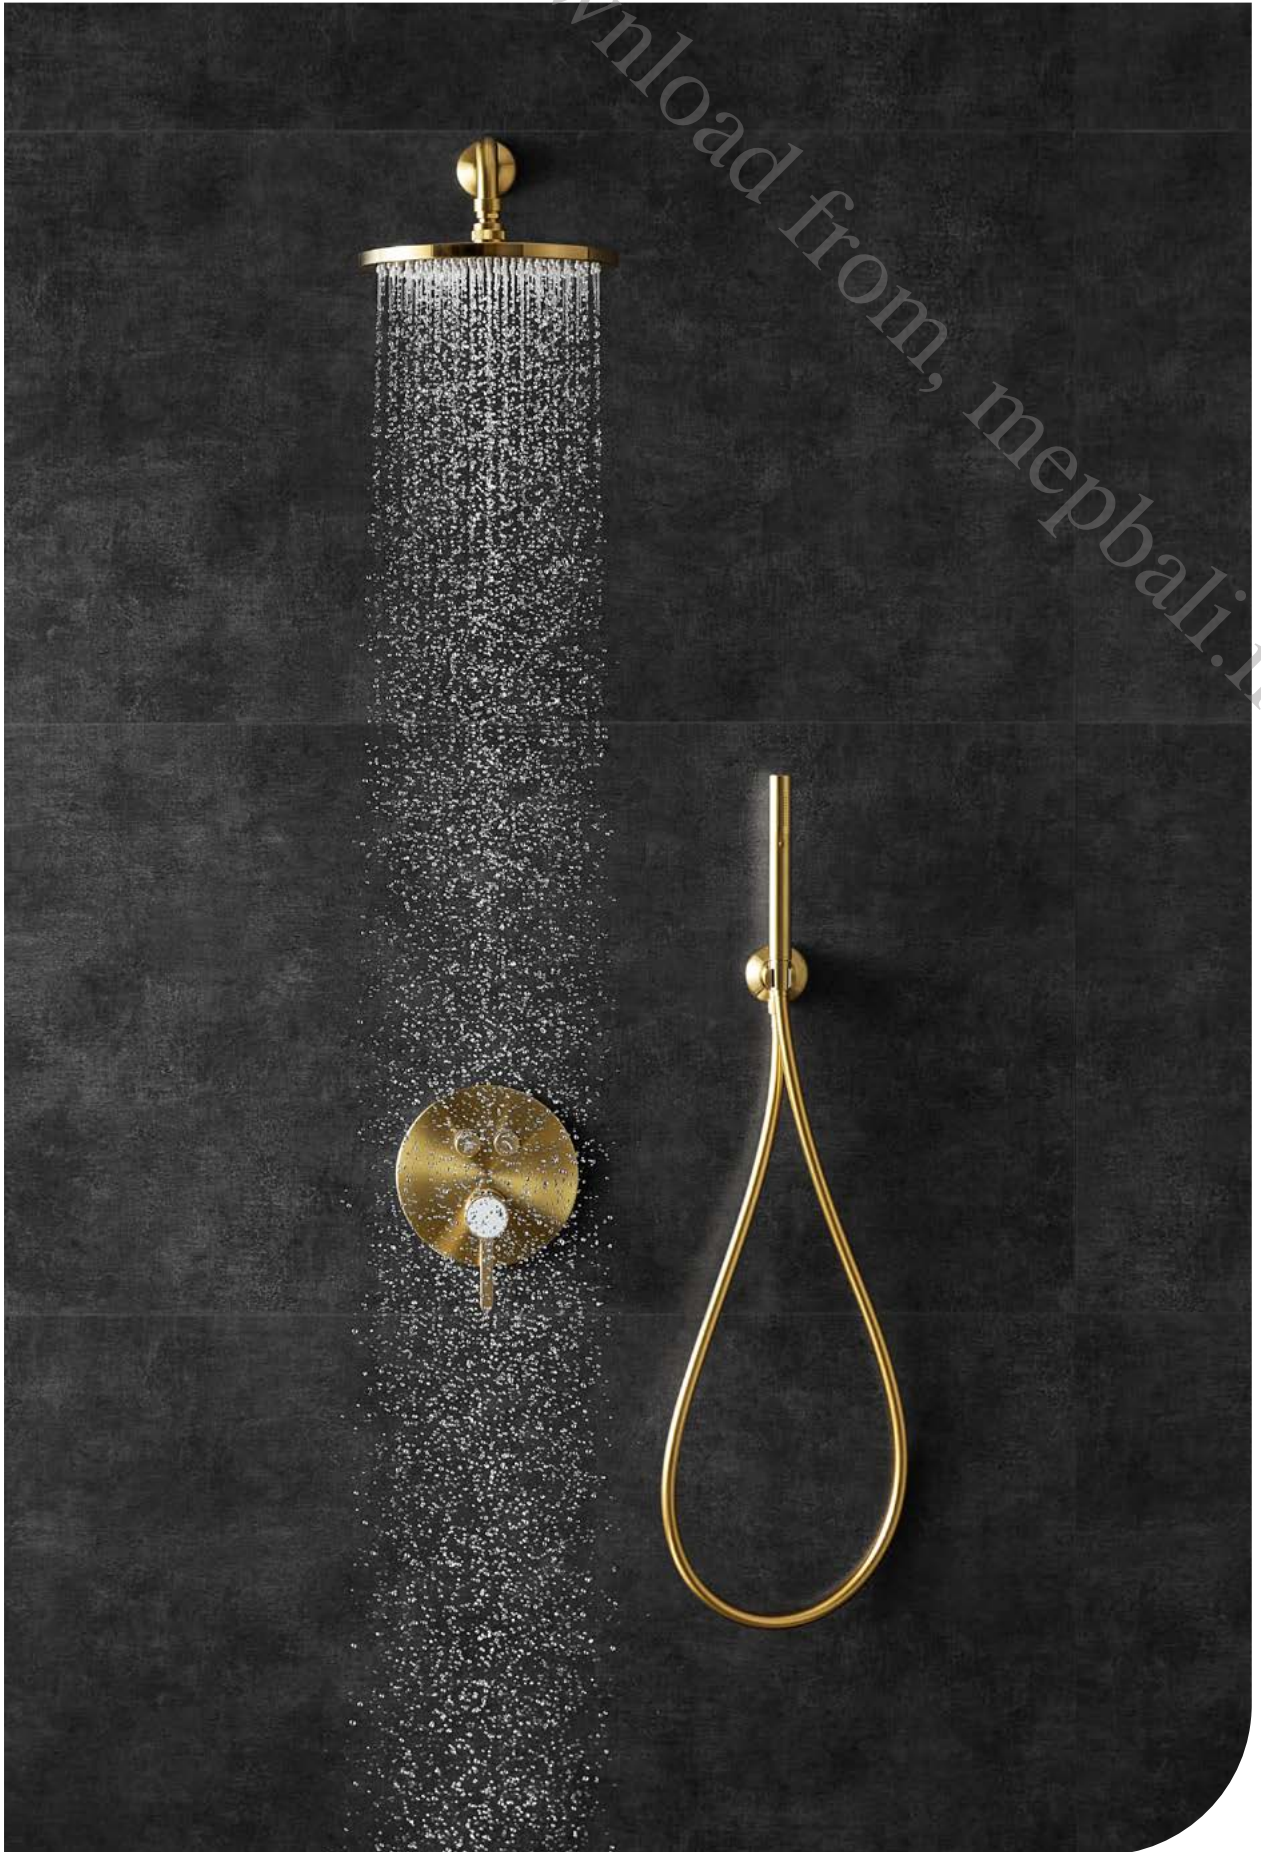

Download from, mepbali.net