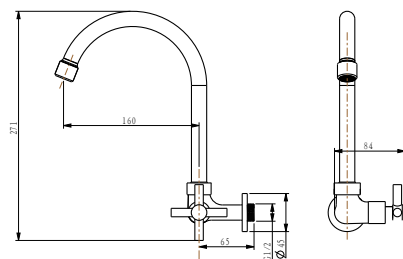

Bristol 1/2" pillar sink tap

- brass
- chrome

FCP 1663

Bristol 1/2" wall sink tap

- brass
- chrome

FCP 6361

Jupiter 1/2" pillar sink tap

- brass
- chrome