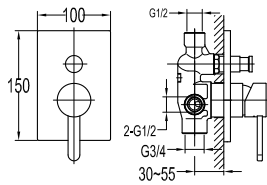

FCP 1223

Cedro single lever concealed 4-way bath/shower mixer with diverter

- volume control and diverter for 2 outlets
- 2 inlets, 1/2"
- 1 outlet, 1/2"
- 1 outlet, 3/4"
- brass
- chrome