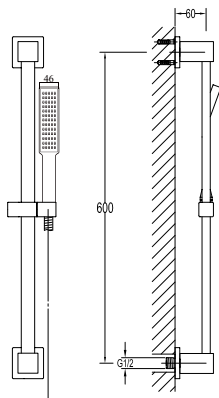

SSP 1104

Shower set with slide rail rectangle

- 1-mode handshower
- easy clean shower spray
- SUS 304 flexible hose, revofflex 360°, 150cm, 1/2"
- ABS handshower
- height adjustable handshower holder
- stainless steel
- chrome