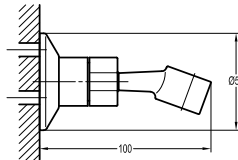

HHP 7801

Handshower holder

- universal coupling
- brass
- satin gold