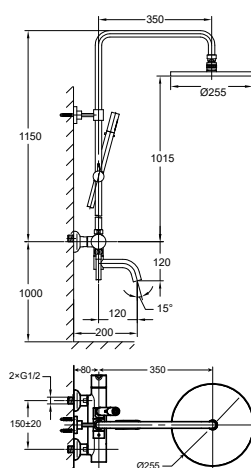

FCP 1809S

Eolica single lever bath/shower mixer with rainshower

- designed to run 3 outlets
- brass rainshower, Ø25.5cm
- air-injection shower technology
- swivel bath spout 180°
- easy clean shower spray
- 2-mode brass handshower
- PVC flexible hose, revolflex 360°, 150cm, 1/2"
- overhead shower angle adjustable
- brass
- satin gold