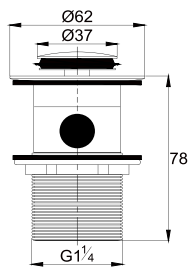

WTP 7601

Brass pop-up waste (with overflow)

- brass
- everose gold