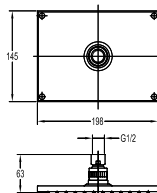

RSP 1101

8" Brass rainshower

- 1/2" connection
- brass rainshower, 19.8x14.5cm
- easy clean shower spray
- brass
- chrome