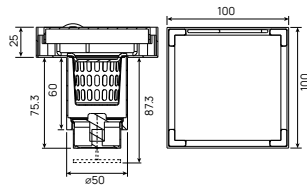

FDP 2201MB

Floor drain 100x100mm

- tile insert reversible
- flood resistant
- anti odour
- anti rat and roach
- pipe size: minimum 2"
- SUS 304
- matte black