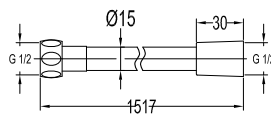

FLP 7205

PVC flexible hose

- 1/2" connection
- length: 150cm
- PVC
- revolflex 360°
- everose gold