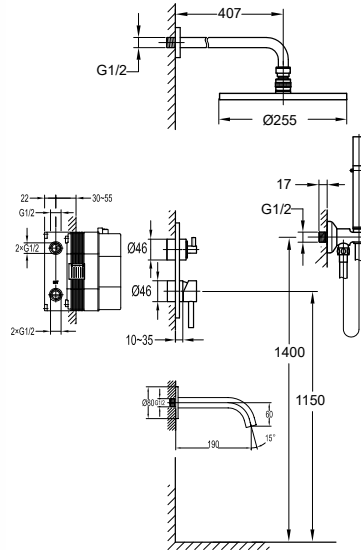

FCP 1829S

Eolica single lever concealed shower mixer with spout, rainshower and handshower

- designed to run 3 outlets
- 2 inlets 1/2", 3 outlets 1/2"
- air-injection shower technology
- brass rainshower, Ø25.5cm
- easy clean shower spray
- 2-mode brass handshower
- brass spout, 1/2" connection
- PVC flexible hose, revolflex 360°, 150cm, 1/2"
- overhead shower angle adjustable
- brass
- satin gold