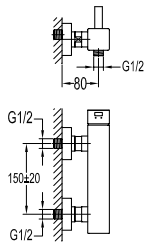

FCP 1512

Ibisco single lever shower mixer

- for shower hose with a 1/2" connection
- brass
- chrome