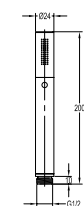

HSP 3301TG

1. **Brass handshower 2-spray**
- 2-mode handshower
  - brass
  - titanium grey