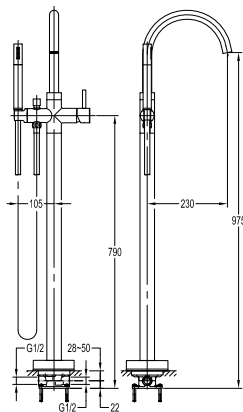

Download from, mepbali.net

FCP 1805

Eolica single lever bath/shower mixer floor-mounted

- 2-mode handshower
- easy clean shower spray
- PVC flexible hose, revolflex 360°, 150cm, 1/2"
- brass handshower
- pedestal with turnable adjustment
- brass
- chrome