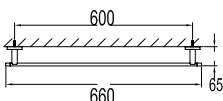

BAP 8501

Aleena brass single towel bar 600mm

- brass
- titanium grey