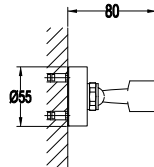

HHP 7201

Brass handshower holder

- universal coupling
- angle-adjustable
- brass
- everose gold