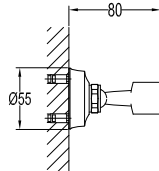

HHP 8202

Brass handshower holder

- universal coupling
- angle-adjustable
- brass
- oil rubbed bronze