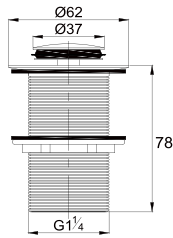

WTP 7811

Brass pop-up waste (without overflow)

- brass
- satin gold