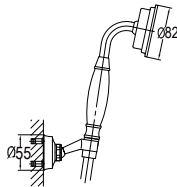

HSP 7111 + HHP 7202 + FLP 7202

Shower set with holder

- 1-mode handshower
- PVC flexible hose, revolflex 360°, 150cm, 1/2"
- brass handshower
- universal angle-adjustable brass shower holder
- luxury gold