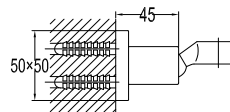

HHP 9203

Brass handshower holder

- universal coupling
- angle-adjustable
- brass
- matte black