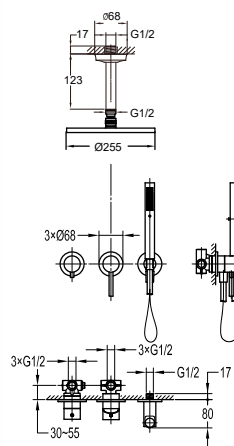

FCP 1828RB + SAP 8211

Eolica single lever concealed shower mixer with rainshower and handshower

- designed to run 2 outlets
- 2 inlets 1/2", 2 outlets 1/2"
- air-injection shower technology
- brass rainshower, Ø25.5cm
- easy clean shower spray
- 2-mode brass handshower
- PVC flexible hose, revoflex 360°, 150cm, 1/2"
- overhead shower angle adjustable
- brass
- red bronze