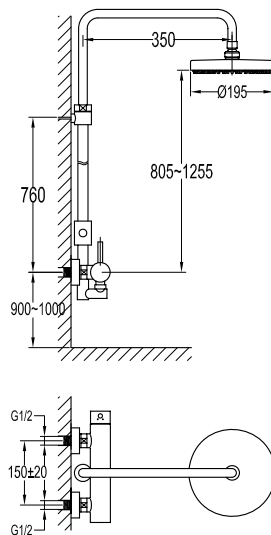

FCP 1813

Eolica single lever shower mixer with rainshower

- brass rainshower, Ø19.5cm
- 1-mode handshower
- easy clean shower spray
- PVC flexible hose, revoflex 360°, 150cm, 1/2"
- brass handshower
- shower pipe height adjustable
- overhead shower angle adjustable
- brass
- chrome