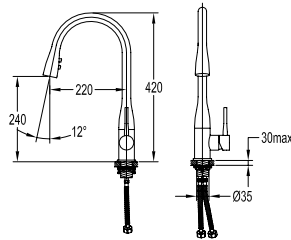

FCP 1852

Eolica single lever pillar sink mixer

- swivel spout 360°
- aerated spray / power spray
- kintted hose, 60cm, 1/2"
- brass
- chrome