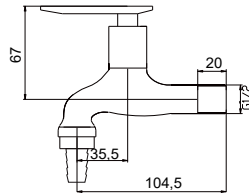

FCP 1671

Bristol 1/2" short wall tap

- brass
- chrome

FCP 1673

Bristol 1/2" short wall tap with hose coupling and screw collar

- brass
- chrome

FCP 1676

Bristol 1/2" two-way tap