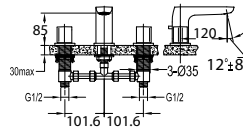

FCP 7636

Callista two-handle 8" basin mixer

- brass
- everose gold