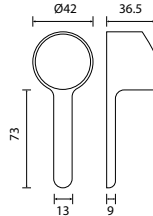

HDP 9302

Handle Aleena series M

- compatible with FCP 9301 / 9305
- brass
- matte black