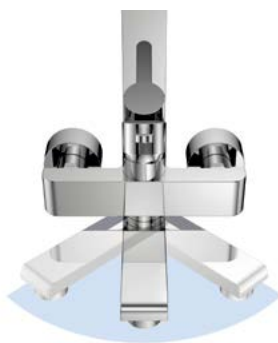

Bath spout flow