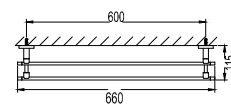

BAP 9303

Aleena brass double towel bar 600mm
· brass
· matte black