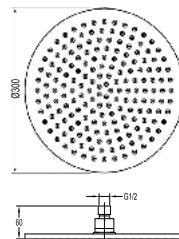

FLP 7205

PVC flexible hose

- 1/2" connection
- length: 150cm
- PVC
- revolflex 360°
- everose gold

RSP 7622

12" Brass rainshower

- 1/2" connection
- brass rainshower, Ø30cm
- easy clean shower spray
- brass
- everose gold