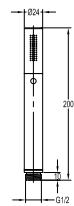

- universal coupling
- brass
- satin gunmetal

HHP 1303SG

ABS handshower holder

- universal coupling
- brass
- satin gold

Handshower

HSP 7101

- Brass handshower**
- 1-mode handshower
 - brass
 - everose gold