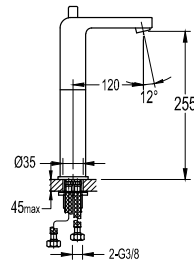

FCP 1533

Ibisco single lever monobloc basin mixer

- knitted hoses, 40cm, 1/2"
- brass
- chrome