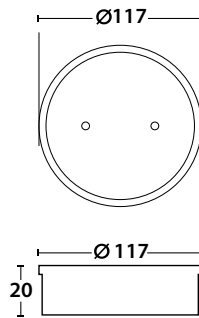

COP 1103

1. **Clean Out**
2. pipe size: 4"
   - brass
   - chrome