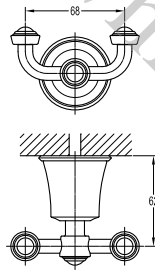

BAP 7414

Liberty brass robe hook

- brass
- luxury gold