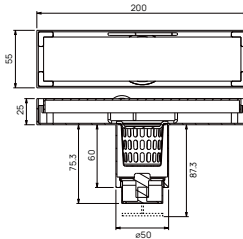

FDP 5202MB

Floor drain linear 200x55mm

- tile insert reversible
- flood resistant
- anti odour
- anti rat and roach
- pipe size: minimum 2"
- SUS 304
- matte black