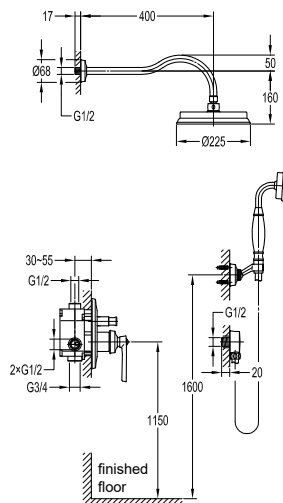

FCP 7323 + RSP 7131 + SAP 7111 + HSP 7111 + HHP 7202 + FLP 7202 + SOP 7105

Liberty single lever concealed shower mixer with rainshower and handshower

- designed to run 2 outlets with volume control
- 2 inlets, 1/2"
- 1 outlet, 1/2"
- 1 outlet, 3/4"
- brass rainshower, Ø22.5cm
- 1-mode handshower
- easy clean shower spray
- PVC flexible hose, revolflex 360°, 150cm, 1/2"
- brass handshower
- overhead shower angle adjustable
- universal angle-adjustable brass shower holder
- brass
- luxury gold