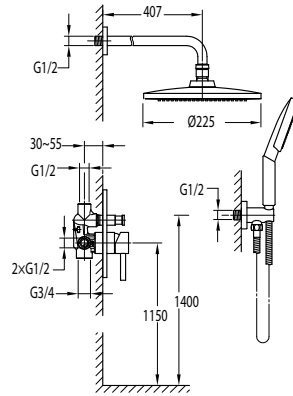

FCP 1827

Eolica single lever concealed shower mixer with rainshower and handshower

- designed to run 2 outlets
- 2 inlets 1/2", 2 outlets 1/2"
- ABS rainshower, $\varnothing 22.5\text{cm}$
- easy clean shower spray
- 5-mode ABS handshower
- PVC flexible hose, revolflex 360°, 150cm, 1/2"
- overhead shower angle adjustable
- brass
- chrome