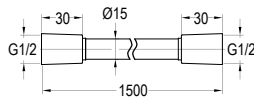

FLP 7205

PVC flexible hose

- 1/2" connection
- length: 150cm
- PVC
- revolflex 360°
- everose gold

FLP 8202

PVC flexible hose

- 1/2" connection
- length: 150cm
- PVC
- revolflex 360°
- oil rubbed bronze

FLP 7202