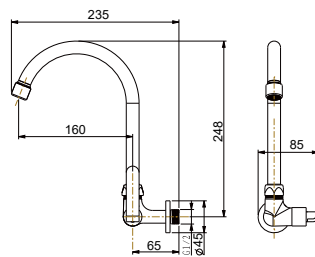

FCP 6269

Neptune 1/2" wall sink tap flexible spout

- brass
- chrome

FCP 6261

Neptune 1/2" pillar sink tap

- brass
- chrome

FCP 6263

Neptune 1/2" wall sink tap