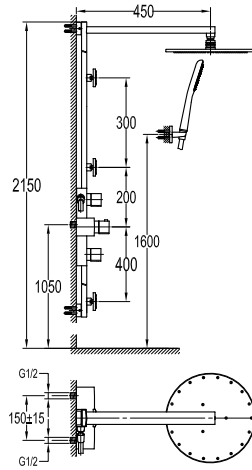

FCP 1817

Eolica thermostatic shower mixer with rainshower

- thermostatic cartridge, anti-scald 38°C safety stop
- brass Air-Injection shower head, Ø30cm
- Air-Injection shower technology
- water-saving features
- 3 body jet sprays, Ø6cm
- 1-mode handshower
- easy clean shower spray
- PVC flexible hose, revolflex 360°, 150cm, 1/2"
- overhead shower angle adjustable
- brass
- chrome

FCP 1808

Eolica thermostatic concealed shower mixer

- thermostatic cartridge, anti-scald 38°C safety stop
- ABS Air-Injection shower head, Ø22.5cm
- Air-Injection shower technology
- height adjustable handshower holder
- 5-mode ABS handshower
- PVC flexible hose, revolflex 360°, 150cm, 1/2"
- easy clean shower spray
- chrome