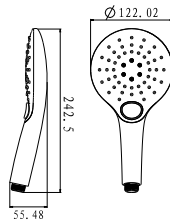

SSP 2306

Shower set with holder 3-jets easyclick round

- 3-mode handshower
- easy clean shower spray
- SUS 304 flexible hose, revolflex 360°, 150cm, 1/2"
- ABS handshower
- universal rotating ABS shower holder
- chrome