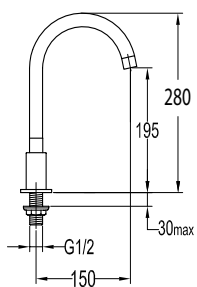

FCP 1861

Eolica 1/2" pillar sink tap

- brass
- chrome