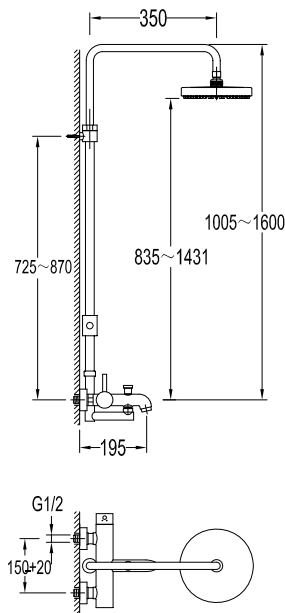

HSP 1502

ABS Handshower 5-spray

- 5-mode handshower
- easy clean shower spray
- ABS
- chrome

FLP 1302

Silverlux flexible hose

- 1/2" connection
- length: 150cm
- PVC
- revolflex 360°
- chrome

FCP 1803

Eolica single lever bath/shower mixer with rainshower