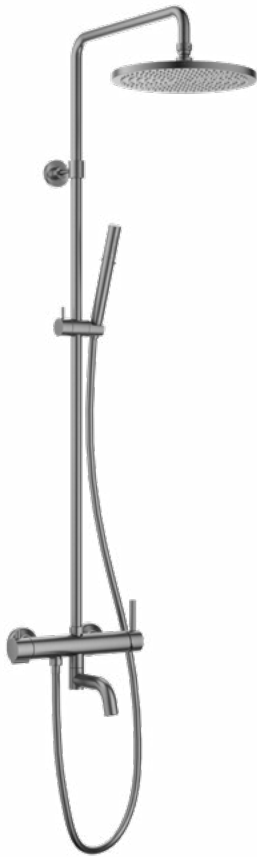

SAP 1201T

Shower arm ceiling-mounted

- 1/2" connection
- brass
- titanium grey

HHP 1205TG

Handshower holder

- universal coupling
- brass
- titanium grey

FCP 1809T

Eolica single lever bath/shower mixer with rainshower