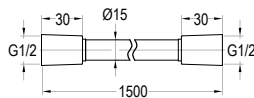

FLP 7205

PVC flexible hose

- 1/2" connection
- length: 150cm
- PVC
- revolflex 360°
- everose gold