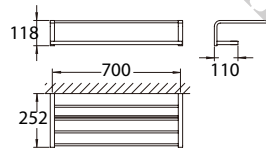

Liberty toilet brush & holder

- brass
- oil rubbed bronze

BAP 9108

Nancy brass towel shelf 700mm

- brass
- matte black

BAP 9106

Nancy brass towel shelf 700mm

- brass
- matte black