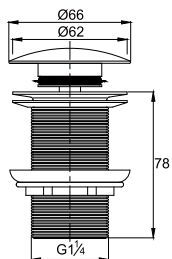

Brass pop-up waste (without overflow)

- brass
- chrome

WTP 2301

Brass pop-up waste (with overflow)

- brass
- chrome

WTP 2311

Brass pop-up waste (without overflow)

- brass
- chrome