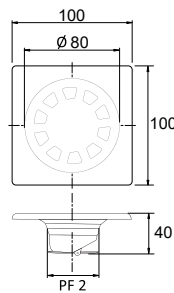

FDP 1201

Floor drain

- anti odour
- anti rat and roach
- pipe size: 2" - 3½"
- SUS 304
- satin stainless steel