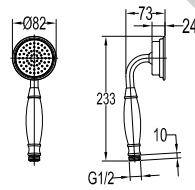

HSP 7111

Brass handshower

- easy clean shower spray
- brass
- luxury gold