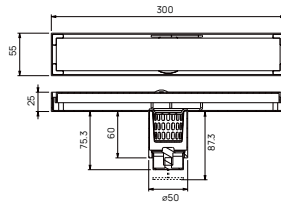

FDP 5203MB

Floor drain linear 300x55mm

- tile insert reversible
- flood resistant
- anti odour
- anti rat and roach
- pipe size: minimum 2"
- SUS 304
- matte black