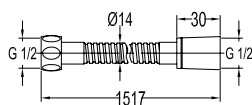

- 1/2" connection
- length: 200cm
- PVC
- revoflex 360°
- chrome

FLP 1601

SUS 304 flexible hose

- 1/2" connection
- length: 150cm
- SUS 304
- revoflex 360°
- chrome

FLP 1101

Brass flexible hose

- 1/2" connection
- length: 150cm
- brass
- revoflex 360°
- chrome