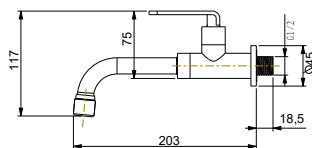

FCP 6272

Neptune 1/2" long wall tap
 · brass
 · chrome

FCP 6273

Neptune 1/2" short wall tap with hose coupling and screw collar
 · brass
 · chrome

FCP 6276

Neptune 1/2" two-way tap
 · brass
 · chrome

FCP 6266