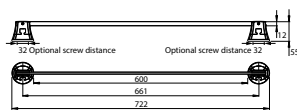

Tiero robe hook with suction cup
· ABS
· chrome

BAP 1615CP

Tiero towel/toilet roll holder with suction cup
· ABS
· chrome

BAP 1601MB

Tiero single towel bar with suction cup 600mm
· ABS
· matte black

BAP 1614MB