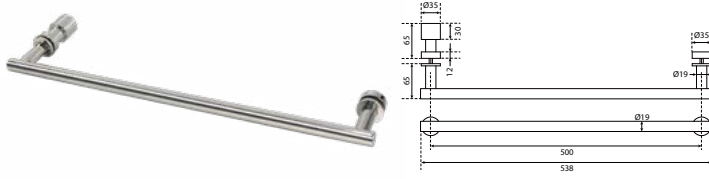

Shower Handle

SHP 2101

Shower handle
· stainless steel SUS 304
· polished stainless steel