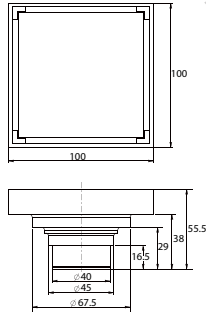

Floor Drain

FDP 2101

Floor drain

- tile insert reversible
- flood resistant
- anti odour
- anti rat and roach
- pipe size: 1½" - 3½"
- brass
- chrome

FDP 2102

Floor drain

- tile insert reversible
- flood resistant
- anti odour
- anti rat and roach
- pipe size: 1½" - 4"
- brass
- chrome