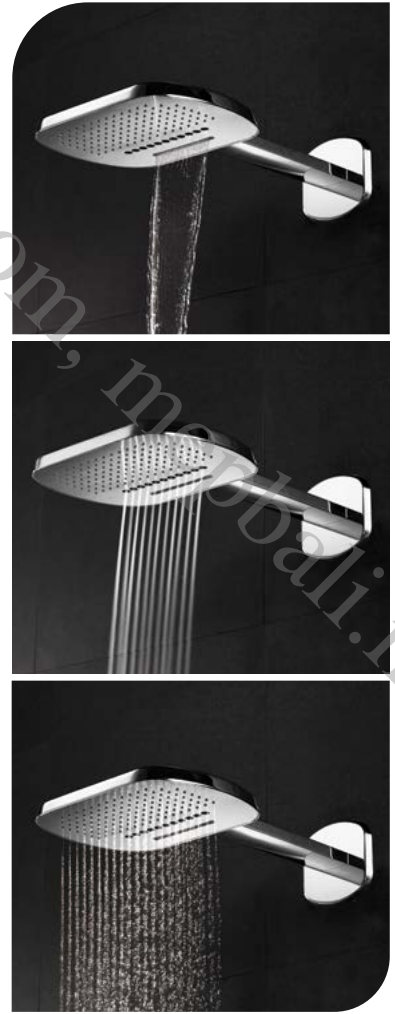

PRO-CLICK® TECHNOLOGY CLICK AND ENJOY

By the smart mechanic motion of Pro-Click®, just one click and enjoy the shower. Each water flow is controlled independently. The 45mm high-flow cartridge can deliver various water flows simultaneously, thus a spa is on.

SENSATIONAL EXPERIENCE IN ALL DIMENSIONS

Air-Injection water saving technology

Easy installation

High quality brass

Easy to clean
anti-clog nozzles

Simultaneous flows available from
rainshower, rainstream, waterfall

Compact three-outlet structure

SWIVEL SPOUT AS DIVERTER

The swivel spout as diverter is patented design, which saves space and enhances the quality. The umbrella-shaped water spray from the exquisite showerhead creates a unique taste.

Rainshower flow

Bath spout flow

Handshower flow

SMARTBOX

SMARTBOX makes the wall-embedding simple and clear. SMARTBOX has multiple fixing and locking ways. Thus it is suitable for any wall structure. SMARTBOX can match other handles or cover plates of concealed 4-way and 5-way mixer with diverter.