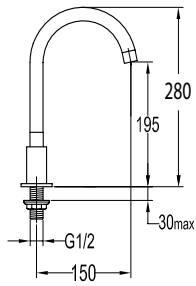

Eolica 1/2" pillar sink tap

- brass
- satin gold

FCP 7862

Eolica 1/2" wall sink tap

- brass
- satin gold

FCP 9261

Eolica 1/2" pillar sink tap

- brass
- matte black