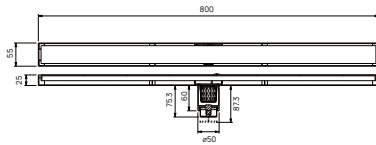

FDP 5208MB

Floor drain linear 800x55mm

- tile insert reversible
- flood resistant
- anti odour
- anti rat and roach
- pipe size: minimum 2"
- SUS 304
- matte black