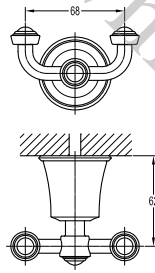

Liberty Oil Rubbed Bronze

BAP 8414

Liberty brass robe hook

- brass
- oil rubbed bronze