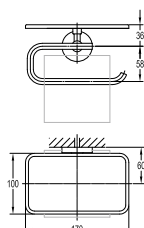

BAP 9322

Aleena brass toilet roll holder
· brass
· matte black