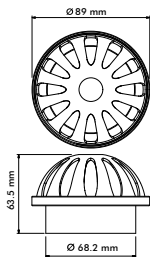

RDP 1202

1. **Roof drain**
2. pipe size: 2½"
   - brass
   - chrome