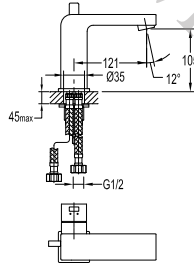

FCP 1531

Ibisco single lever monobloc basin mixer

- knitted hoses, 40cm, 1/2"
- brass
- chrome