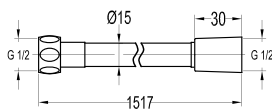

FLP 1302

Silverlux flexible hose

- 1/2" connection
- length: 150cm
- PVC
- revolflex 360°
- chrome