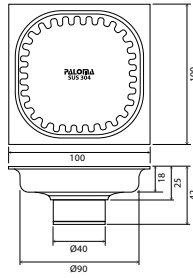

Download from mepbali.net

FDP 3201

Floor drain

- flood resistant
- anti odour
- anti rat and roach
- anti clog integrated strainer
- pipe size: 1½" - 3½"
- brass valve
- SUS 304
- polished stainless steel