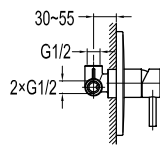

FCP 1826E

Eolica single lever concealed shower mixer with rainshower

- 2 inlets / 1 outlet, 1/2"
- air-injection shower technology
- brass shower head Ø25.5cm
- easy clean shower spray
- overhead shower angle adjustable
- brass
- everose gold