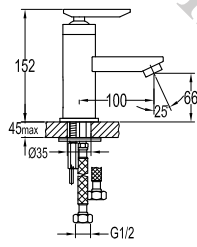

FCP 1631

Bristol single lever monobloc basin mixer

- knitted hoses, 40cm, 1/2"
- brass
- chrome