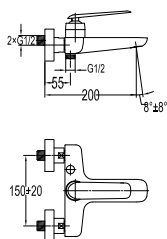

FCP 7601

Callista single lever bath/shower mixer

- designed to run 2 outlets
- for shower hose with a 1/2" connection
- brass
- everose gold