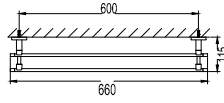

BAP 2203SN

Eolica brass double towel bar 600mm

- brass
- satin nickel