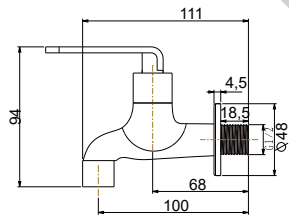

FCP 6271

Neptune 1/2" short wall tap
· brass
· chrome