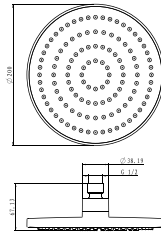

RSP 1133

8" rainshower air-injection round

- 1/2" connection
- ABS rainshower, Ø20cm
- easy clean shower spray
- water-saving features
- chrome