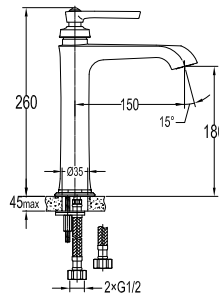

FCP 7332

Liberty single lever monobloc basin mixer

- knitted hoses, 40cm, 1/2"
- brass
- luxury gold