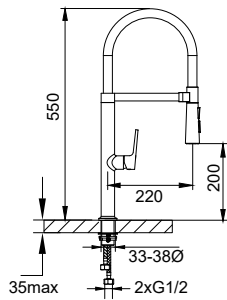

FCP 1852M

Eolica single lever pillar sink mixer

- swivel spout 360°
- aerated spray / power spray
- kintted hose, 60cm, 1/2"
- brass
- matte black

FCP 1851

Eolica single lever pillar sink mixer

- swivel spout 180°
- kintted hose, 60cm, 1/2"
- brass
- chrome