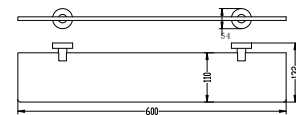

BAP 9209

Dakota glass shelf

- brass
- matte black