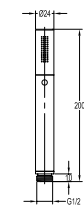

HSP 3301CH

1. **Brass handshower 2-spray**
- 2-mode handshower
  - brass
  - chrome