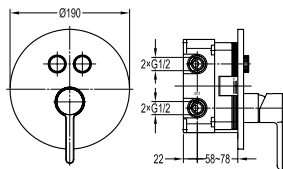

FCP 3325 *

Alena single lever concealed mixer with Pro-Click- 2 buttons with smart box and flow adjustable

- brass handle with porcelain decoration
- 2 inlets 1/2", 2 outlets 1/2" with Pro-Click
- flow adjustable
- brass
- chrome