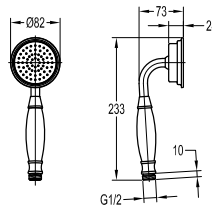

HSP 7111

Brass handshower

- easy clean shower spray
- brass
- luxury gold