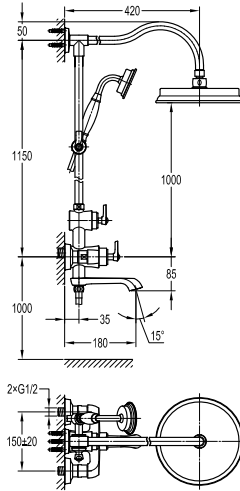

FCP 7312 + HSP 7111 + SLP 7501 + FLP 7202

Liberty single lever shower mixer with handshower set

- for shower hose with a 1/2" connection
- 1-mode handshower
- easy clean shower spray
- PVC flexible hose, revolflex 360°, 150cm, 1/2"
- brass handshower
- height adjustable handshower holder
- brass
- luxury gold