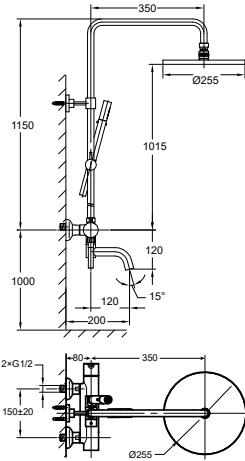

SAP 9337

Shower arm ceiling-mounted

- 1/2" connection
- brass
- matte black

HHP 9301

Brass handshower holder

- universal coupling
- angle-adjustable
- brass
- matte black

FCP 1809M

Eolica single lever bath/shower mixer with rainshower