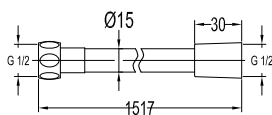

FLP 7203

PVC flexible hose

- 1/2" connection
- length: 150cm
- PVC
- revolflex 360°
- satin gold

HHP 7801

Handshower holder

- universal coupling
- brass
- satin gold

EOLICA

PVD EVEROSE GOLD