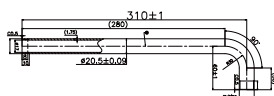

SAP 1102

- Shower arm wall-mounted**
- 1/2" connection
 - brass
 - chrome

SAP 1103

- Shower arm wall-mounted**
- 1/2" connection
 - brass
 - chrome

SAP 1111

- Shower arm wall-mounted**
- 1/2" connection
 - brass
 - chrome