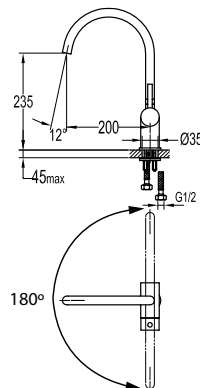

FCP 1851

Eolica single lever pillar sink mixer

- swivel spout 180°
- kintted hose, 60cm, 1/2"
- brass
- chrome