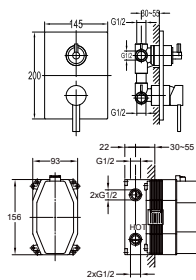

FCP 1512

Ibisco single lever shower mixer

- for shower hose with a 1/2" connection
- brass
- chrome

FCP 1502

Ibisco single lever bath/shower mixer

- designed to run 2 outlets
- for shower hose with a 1/2" connection
- brass
- chrome

FCP 1524 *

Ibisco single lever concealed 5-way bath/shower mixer with diverter

- 3-way diverter with volume control
- 2 inlets / 3 outlets, 1/2"
- brass
- chrome