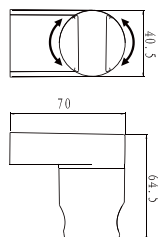

HHP 1302

ABS handshower holder

- universal coupling
- universal rotating ABS shower holder
- chrome