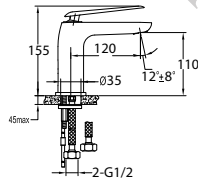

FCP 7631

Callista single lever monobloc basin mixer

- knitted hoses, 40cm, 1/2"
- brass
- everose gold