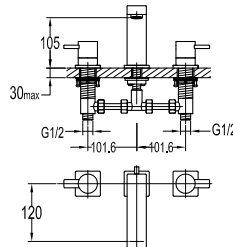

FCP 1536

Ibisco two-handle 8" basin mixer

- brass
- chrome