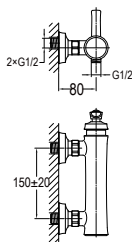

FCP 7312

Liberty single lever shower mixer

- for shower hose with a 1/2" connection
- brass
- luxury gold