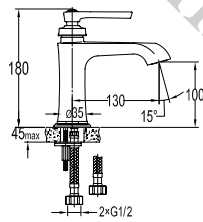

FCP 7331

Liberty single lever monobloc basin mixer

- knitted hoses, 40cm, 1/2"
- brass
- luxury gold