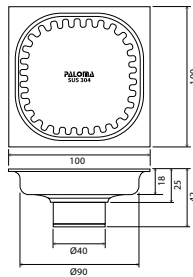

FDP 3205

Floor drain

- flood resistant
- anti odour
- anti rat and roach
- anti clog integrated strainer
- pipe size: 1½" - 3½"
- brass valve
- SUS 304
- satin gold