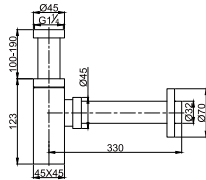

BTP 1302

**Brass basin bottle-trap (with pop-up pipe)
with check-out**

- brass
- chrome