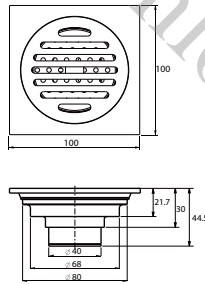

Floor Drain

FDP 9103

Floor drain

- flood resistant
- anti odour
- anti rat and roach
- pipe size: 1½" - 3½"
- brass
- matte black