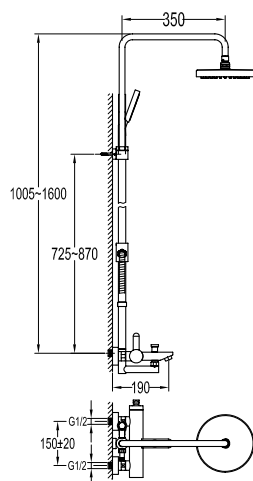

FCP 1609

Bristol single lever bath/shower mixer with rainshower ABS

- designed to run 2 outlets
- ABS rainshower, Ø22.5cm
- 5-mode handshower
- easy clean shower spray
- PVC flexible hose, revolflex 360°, 150cm, 1/2"
- ABS handshower
- shower pipe height adjustable
- overhead shower angle adjustable
- brass
- chrome