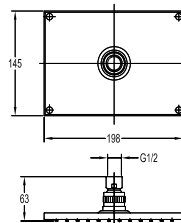

RSP 9101

8" Brass rainshower

- 1/2" connection
- brass rainshower, 19.8x14.5cm
- easy clean shower spray
- brass
- matte black