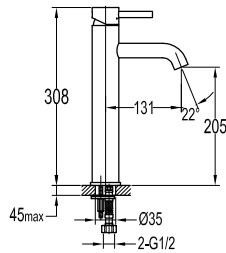

FCP 1833

Eolica single lever monobloc basin mixer

- knitted hoses, 40cm, 1/2"
- brass
- chrome