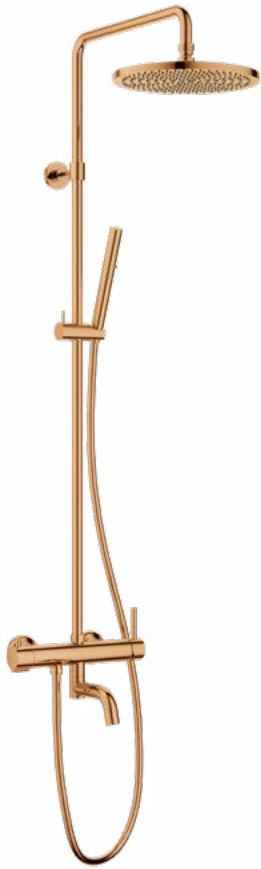

FCP 1809E

Eolica single lever bath/shower mixer with rainshower

- designed to run 3 outlets
- brass rainshower, Ø25.5cm
- air-injection shower technology
- swivel bath spout 180°
- easy clean shower spray
- 2-mode brass handshower
- PVC flexible hose, revolflex 360°, 150cm, 1/2"
- overhead shower angle adjustable
- brass
- everose gold