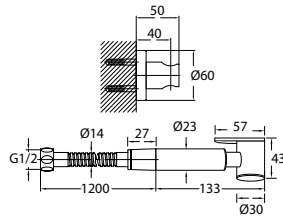

TSP 7601

Brass toilet shower set

- brass shower head, full brass component
- brass flexible hose, revolflex 360°, 120cm, 1/2"
- full brass connector
- brass holder
- everose gold

TSP 8301

Brass toilet shower set