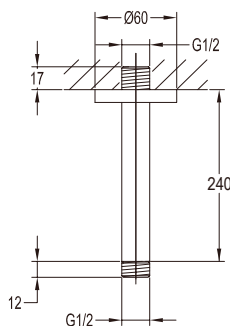

SAP 1201T

Shower arm ceiling-mounted

- 1/2" connection
- brass
- titanium grey