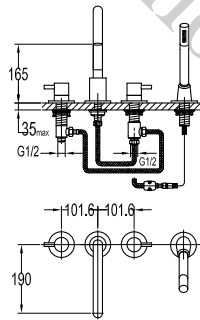

FCP 1816T

Eolica 4-hole bath/shower mixer deck-mounted

- 1-mode brass handshower
- easy clean shower spray
- brass flexible hose, revolflex 360°, 180cm
- brass handshower
- brass
- titanium grey