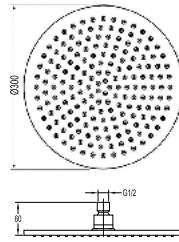

Download from mepbali.net

RSP 1122

- **12" Brass rainshower**
- 1/2" connection
- brass rainshower, Ø30cm
- easy clean shower spray
- brass
- chrome