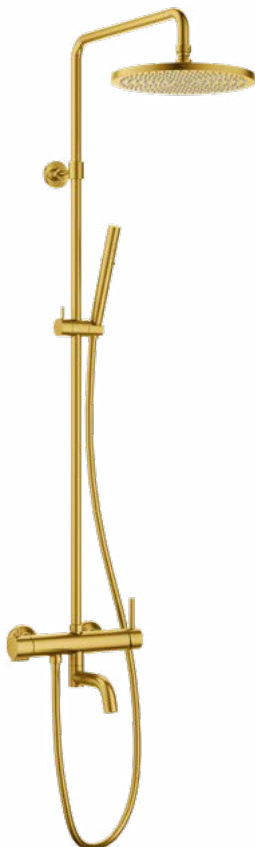

FCP 1809S

Eolica single lever bath/shower mixer with rainshower

- designed to run 3 outlets
- brass rainshower, Ø25.5cm
- air-injection shower technology
- swivel bath spout 180°
- easy clean shower spray
- 2-mode brass handshower
- PVC flexible hose, revolflex 360°, 150cm, 1/2"
- overhead shower angle adjustable
- brass
- satin gold