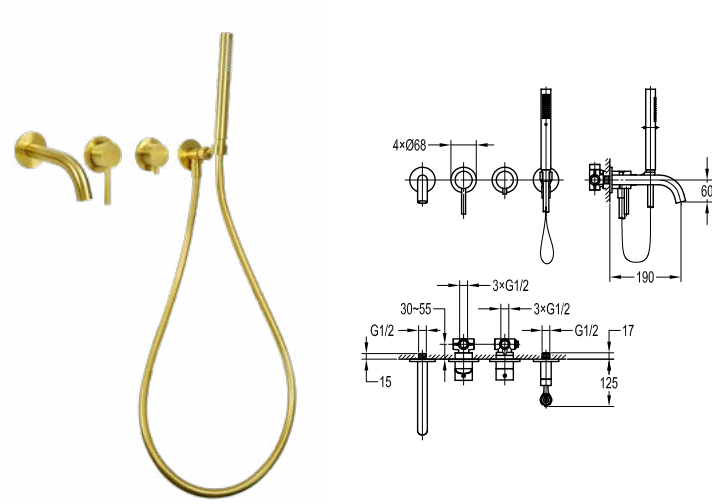

FCP 1806S

Eolica 5-hole bath/shower mixer deck-mounted

- 1-mode brass handshower
- easy clean shower spray
- brass flexible hose, revolflex 360°, 180cm
- brass handshower
- brass
- satin gold

FCP 1802SG

Eolica single lever bath/shower mixer

- designed to run 2 outlets, spout as diverter
- for shower hose with a 1/2" connection
- swivel bath spout 180°
- brass
- satin gold

HSP 3301SG

Brass handshower 2-spray

- 2-mode handshower
- easy clean shower spray
- brass
- satin gold

FCP 1807SG

Eolica single lever concealed shower mixer with spout and handshower

- designed to run 2 outlets
- 2 inlets 1/2", 2 outlets 1/2"
- easy clean shower spray
- 2-mode brass handshower
- brass spout, 1/2" connection
- PVC flexible hose, revolflex 360°, 150cm, 1/2"
- brass
- satin gold