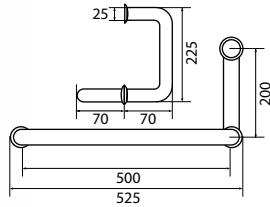

SHP 2203

Shower handle

- stainless steel SUS 304
- matte black