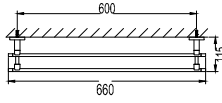

Eolica Red Bronze

BAP 2203RB

Eolica brass double towel bar 600mm

- brass
- red bronze