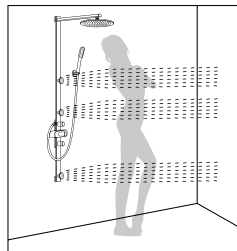

Energetic water drop, free to wash any areas of the body, make your shower more pleasant.

Side spray

Strong and powerful massage water outlet, set up with the most comfortable pouring angle according to the ergonomics.