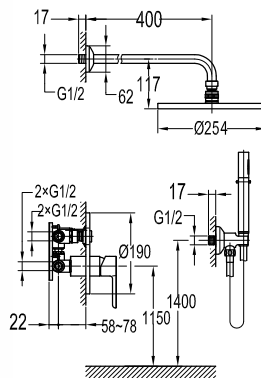

- 2-mode brass handshower
- brass
- matte black

HHP 9301

Handshower holder

- universal coupling
- brass
- matte black

FLP 9202

PVC flexible hose

- 1/2" connection
- length: 150cm
- PVC
- revolflex 360°
- matte black