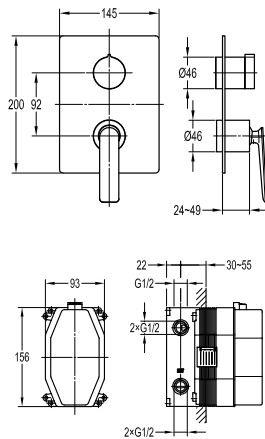

FCP 3528

Dalfon thermostatic concealed shower mixer with Pro-Click-3 and adjustable flow buttons

- thermostatic cartridge, anti-scald 38°C safety stop
- 2-function rainshower with rain stream
- brass shower head 31.2x21.8x1.8cm
- 1-function pressurized brass handshower
- PVC flexible hose, revoflex 360°, 150cm, 1/2"
- 2 inlets 3/4", 3 outlets 1/2" with Pro-Click
- Pro-Click and adjustable flow
- air-injection shower technology
- easy clean shower spray
- brass
- chrome

FCP 3524

Dalfon single lever concealed 5-way bath/shower mixer with diverter

- 3-way diverter with volume control
- 2 inlets / 3 outlets, 1/2"
- ceramic diverter cartridge
- brass
- chrome