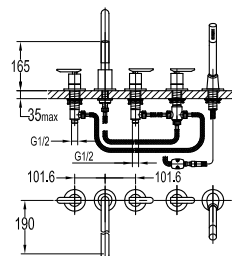

FCP 1606

Bristol 5-hole bath/shower mixer deck-mounted

- 1-mode brass handshower
- brass flexible hose, 180cm
- brass handshower
- brass
- chrome