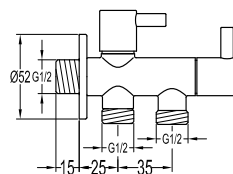

FCP 1878SN

Eolica 1/2" two-way triangle valve

- brass
- satin nickel