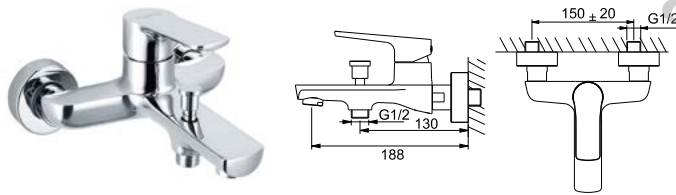

FCP 2501

Berlin 1/2" single lever bath/shower mixer

- brass
- chrome