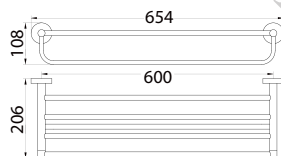

Dakota Matte Black

BAP 9207

Dakota towel shelf 600mm

- brass + SUS 304
- matte black