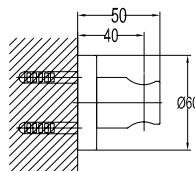

HHP 1206

Brass handshower holder

- universal coupling
- brass
- chrome