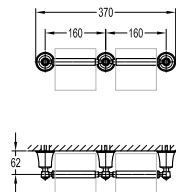

BAP 7421

Liberty brass double toilet roll holder

- brass
- luxury gold