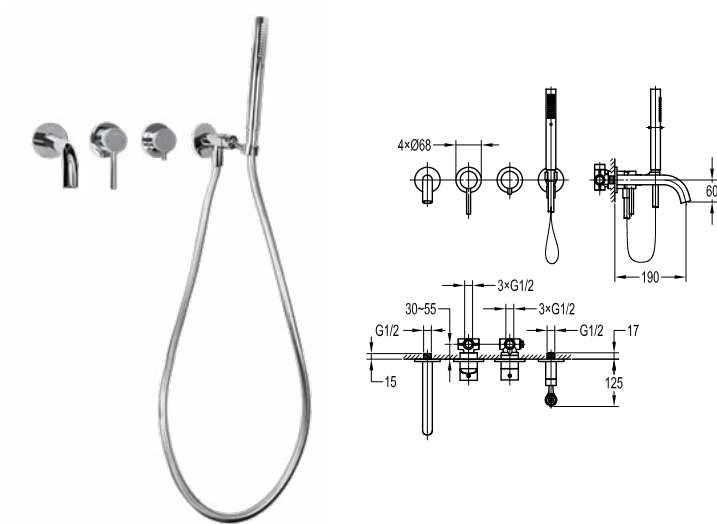

FCP 1807CH

Eolica single lever concealed shower mixer with spout and handshower

- designed to run 2 outlets
- 2 inlets 1/2", 2 outlets 1/2"
- easy clean shower spray
- 2-mode brass handshower
- brass spout, 1/2" connection
- PVC flexible hose, revolflex 360°, 150cm, 1/2"
- brass
- chrome