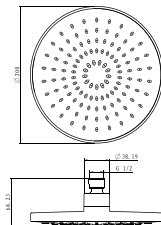

RSP 1134

8" rainshower air-injection round

- 1/2" connection
- ABS rainshower, Ø20cm
- easy clean shower spray
- water-saving features
- chrome