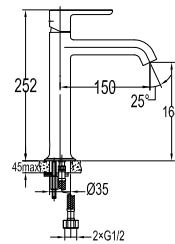

FCP 3332

Aleena single lever monobloc basin mixer

- brass handle with porcelain decoration
- knitted hoses, 40cm, 1/2"
- brass
- chrome