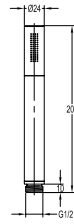

HSP 9301

Brass handshower 2-spray

- 2-mode brass handshower
- brass
- matte black