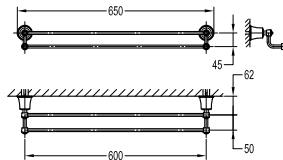

Liberty brass towel shelf 600mm

- brass
- luxury gold

BAP 7405

Liberty brass towel shelf 600mm

- brass
- luxury gold

BAP 7403

Liberty brass double towel bar 600mm

- brass
- luxury gold