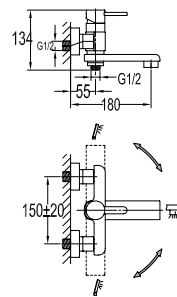

FCP 9201

Cedro single lever bath/shower mixer

- designed to run 2 outlets, spout as diverter
- for shower hose with a 1/2" connection
- swivel bath spout 180°
- brass
- matte black