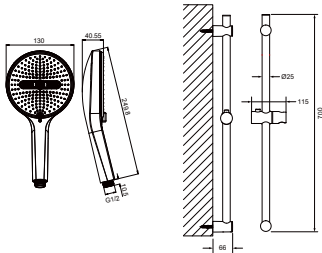

SSP 1107G

Shower set with slide rail 4-jets round

- 4-mode handshower
- easy clean shower spray
- PVC flexible hose, revolflex 360°, 150cm, 1/2"
- ABS handshower
- height adjustable handshower holder
- SUS 304 + ABS
- gunmetal