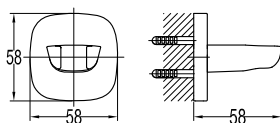

FCP 1829T

Eolica single lever concealed shower mixer with spout, rainshower and handshower

- designed to run 3 outlets
- 2 inlets 1/2", 3 outlets 1/2"
- air-injection shower technology
- brass rainshower, Ø25.5cm
- easy clean shower spray
- 2-mode brass handshower
- brass spout, 1/2" connection
- PVC flexible hose, revoflex 360°, 150cm, 1/2"
- overhead shower angle adjustable
- brass
- titanium grey

SAP 1201T

Shower arm ceiling-mounted

- 1/2" connection
- brass
- titanium grey

HHP 1205TG

Handshower holder

- universal coupling
- brass
- titanium grey