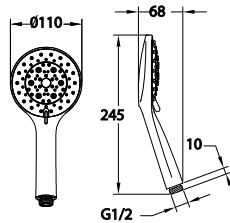

FCP 1823 + RSP 1111 + SAP 1101 + HSP 1104 + HHP 1101 + FLP 1101

Eolica single lever concealed shower mixer

- designed to run 2 outlets with volume control
- 2 inlets / 2 outlets, 1/2"
- brass rainshower, Ø19.5cm
- 1-mode handshower
- easy clean shower spray
- brass flexible hose, revolflex 360°, 150cm, 1/2"
- ABS handshower
- overhead shower angle adjustable
- brass
- chrome

HSP 1502

ABS Handshower 5-spray

- 5-mode handshower
- easy clean shower spray
- ABS
- chrome

FLP 1302

Silverlux flexible hose

- 1/2" connection
- length: 150cm
- PVC
- revolflex 360°
- chrome