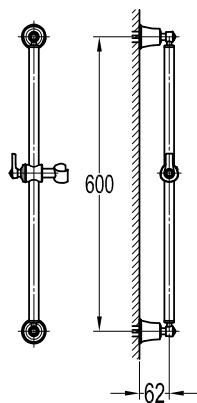

Slide Rail

SLP 8501

Slide rail

- height adjustable handshower holder
- brass
- oil rubbed bronze