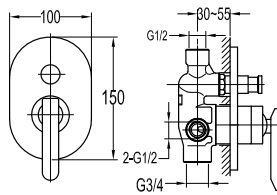

FCP 1623

Bristol single lever concealed 4-way bath/shower mixer with diverter

- volume control and diverter for 2 outlets
- 2 inlets / 2 outlets, 1/2"
- brass
- chrome