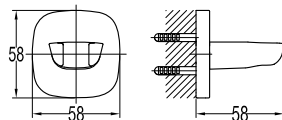

- for shower hose with a 1/2" connection
- brass
- luxury gold

Handshower Holder

HHP 1204

Brass handshower holder

- universal coupling
- brass
- chrome

HHP 1205

Handshower holder

- universal coupling
- brass
- chrome