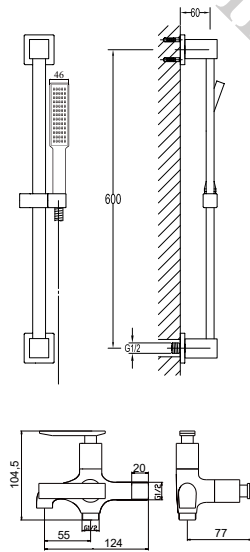

Slide Rail Set

SSP 1104 + FCP 1676

Shower set

- designed to run 2 outlets
- for shower hose with a 1/2" connection
- 1-mode handshower
- easy clean shower spray
- SUS 304 flexible hose, revolflex 360°, 150cm, 1/2"
- ABS handshower
- height adjustable handshower holder
- brass
- chrome