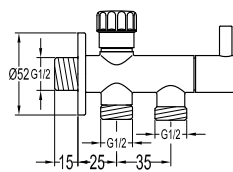

FCP 1878

Eolica 1/2" two-way triangle valve

- brass
- chrome