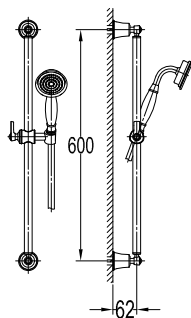

Slide Rail & Shower Set

HSP 8111 + SLP 8501 + FLP 8202

Shower set with slide rail

- 1-mode handshower
- easy clean shower spray
- PVC flexible hose, revolflex 360°, 150cm, 1/2"
- brass handshower
- height adjustable handshower holder
- brass
- oil rubbed bronze