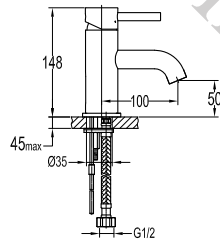

FCP 1831

Eolica single lever monobloc basin mixer

- knitted hoses, 40cm, 1/2"
- brass
- chrome