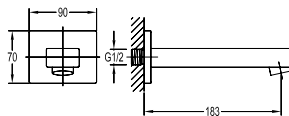

Bath or basin spout

- 1/2" connection
- brass
- luxury gold

SPP 1101

Bath or basin spout

- 1/2" connection
- brass
- chrome

SPP 1103

Bath or basin spout

- 1/2" connection
- brass
- chrome