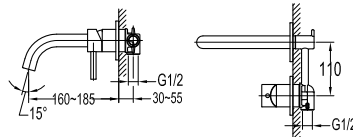

FCP 1835

Eolica single lever concealed basin mixer

- solid brass construction
- brass
- chrome