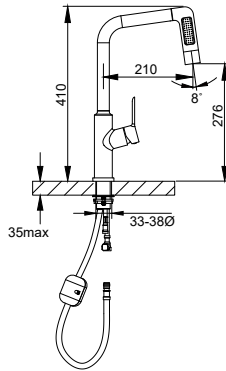

FCP 2653GM

Alto single lever sink mixer with pull-out spray head 5-mode

- swivel spout 360°
- 5 spray-mode
- pull-out spray head
- powerABS spray head
- kintted hose, 60cm, 1/2"
- stainless SUS 304
- gunmetal (brushed)