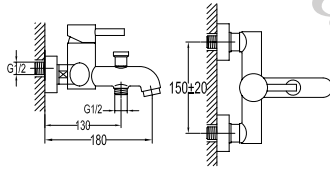

FCP 1801

Eolica single lever bath/shower mixer

- designed to run 2 outlets
- for shower hose with a 1/2" connection
- brass
- chrome