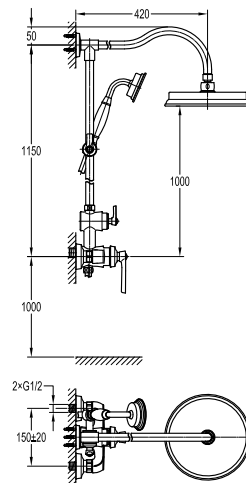

FCP 8313

Liberty single lever shower mixer with rainshower

- brass rainshower, Ø22.5cm
- 1-mode handshower
- easy clean shower spray
- PVC flexible hose, revolflex 360°, 150cm, 1/2"
- brass handshower
- overhead shower angle adjustable
- brass
- oil rubbed bronze