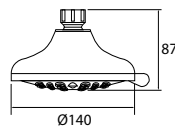

RSP 1901CP

5.5" rainshower 9-mode

- 1/2" connection
- ABS rainshower, Ø14cm
- easy clean shower spray
- ABS
- chrome