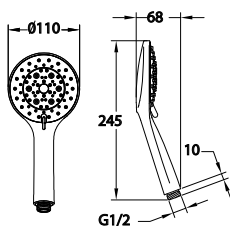

HSP 1502

ABS handshower 5-spray

- 5-mode handshower
- easy clean shower spray
- ABS
- chrome