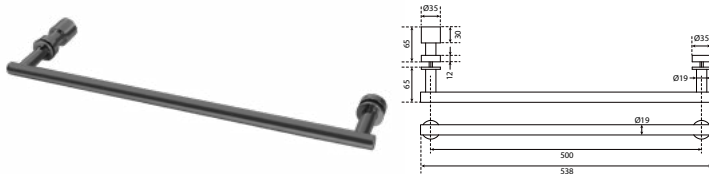

SHP 2104

Shower handle
· stainless steel SUS 304
· gunmetal