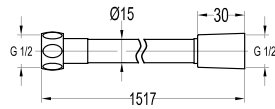

FLP 1302

Silverlux flexible hose

- 1/2" connection
- length: 150cm
- PVC
- revoflex 360°
- chrome