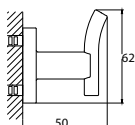

Aleena brass double towel bar 600mm

- brass
- titanium grey

BAP 8501

Aleena brass single towel bar 600mm

- brass
- titanium grey

BAP 8514

Aleena brass robe hook

- brass
- titanium grey