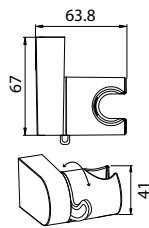

HHP 1303CP

ABS handshower holder

- universal coupling
- brass
- chrome

HHP 1303MB

ABS handshower holder

- universal coupling
- brass
- matte black

HHP 1303GM

ABS handshower holder