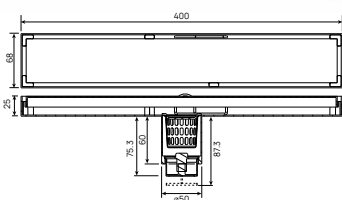

FDP 5104

Floor drain linear 40cm

- tile insert reversible
- flood resistant
- anti odour
- anti rat and roach
- pipe size: minimum 2"
- SUS 304
- satin durashield