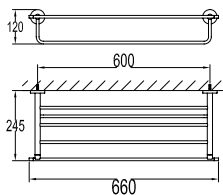

Download from mepbali.net

BAP 8507

Aleena brass towel shelf 600mm

- brass
- titanium grey

BAP 8505

Aleena brass towel shelf 600mm

- brass
- titanium grey

BAP 8503