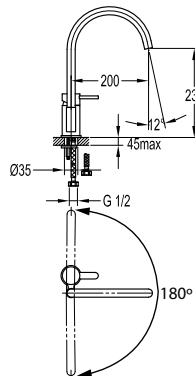

FCP 9251

Cedro single lever pillar sink mixer

- swivel spout 180°
- kintted hose, 60cm, 1/2"
- brass
- matte black