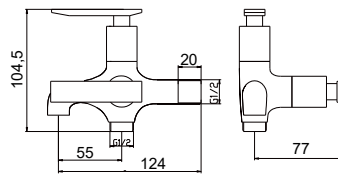

FCP 1671

Bristol 1/2" short wall tap

- brass
- chrome

FCP 1673

Bristol 1/2" short wall tap with hose coupling and screw collar

- brass
- chrome

FCP 1676

Bristol 1/2" two-way tap