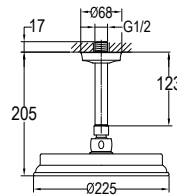

RSP 8131 + SAP 8211

Shower arm and rainshower ceiling-mounted

- 1/2" connection
- brass rainshower, Ø22.5cm
- easy clean shower spray
- overhead shower angle adjustable
- brass
- oil rubbed bronze