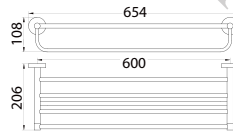

Dakota Chrome

BAP 2107

Dakota towel shelf 600mm

- brass + SUS 304
- chrome