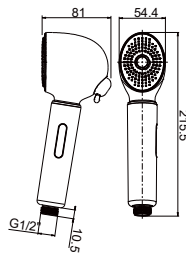

ABS baby handshower

- 2-mode handshower
- with volume control button
- easy clean shower spray
- ABS
- pink blue

HSP 2201RC

ABS baby handshower

- 2-mode handshower
- with volume control button
- easy clean shower spray
- ABS
- red cream