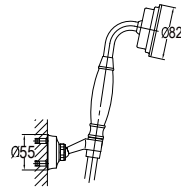

- 1/2" connection
- length: 150cm
- PVC
- revolflex 360°
- luxury gold

SLP 7501

Slide rail

- 1-mode handshower
- height adjustable handshower holder
- brass
- luxury gold

HSP 7111 + HHP 7202 + FLP 7202

Shower set with holder