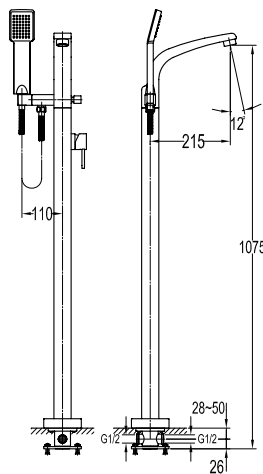

FCP 1205 *

Cedro single lever bath/shower mixer floor-mounted

- 1-mode handshower
- easy clean shower spray
- PVC flexible hose, revolflex 360°, 150cm, 1/2"
- ABS handshower
- pedestal with turnable adjustment
- brass
- chrome