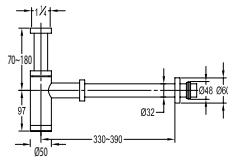

Basin Trap

BTP 8501

Brass basin bottle-trap (with pop-up pipe)
with checkout

- brass
- titanium grey