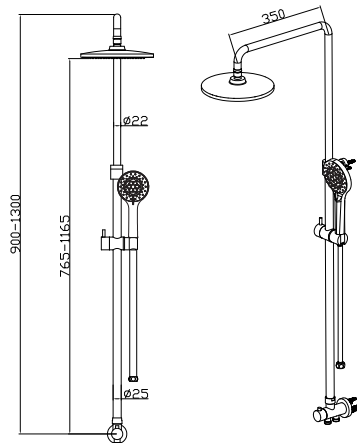

- designed to run 2 outlets
- for shower hose with a 1/2" connection
- brass
- chrome

SCP 1809

Shower column set with flexible hose connector

- ABS rainshower, Ø22.5cm
- 5-mode ABS handshower
- easy clean shower spray
- PVC flexible hose, revolflex 360°, 150cm, 1/2"
- shower pipe height adjustable
- overhead shower angle adjustable
- brass
- chrome