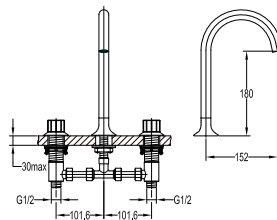

- brass handle with porcelain decoration
- knitted hoses, 40cm, 1/2"
- brass
- matte black

FCP 9332

Aleena single lever monobloc basin mixer

- brass handle with porcelain decoration
- knitted hoses, 40cm, 1/2"
- brass
- matte black