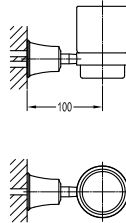

BAP 8410

Liberty brass tumbler holder with glass

- brass
- oil rubbed bronze