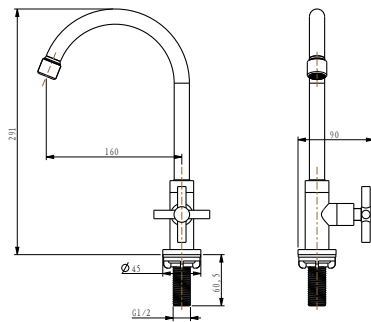

Bristol 1/2" pillar sink tap

- brass
- chrome

FCP 1663

Bristol 1/2" wall sink tap

- brass
- chrome

FCP 6361

Jupiter 1/2" pillar sink tap

- brass
- chrome