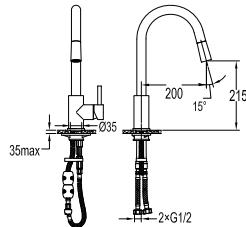

FCP 1853RB

Eolica single lever pillar sink mixer

- swivel spout 360°
- pull-out spray head
- kintted hose, 60cm, 1/2"
- brass
- red bronze