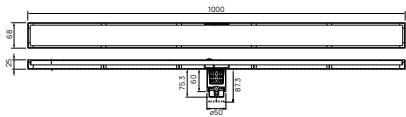

Floor Drain

FDP 5106

Floor drain linear 60cm

- tile insert reversible
- flood resistant
- anti odour
- anti rat and roach
- pipe size: minimum 2"
- SUS 304
- satin durashield

FDP 5108

Floor drain linear 80cm

- tile insert reversible
- flood resistant
- anti odour
- anti rat and roach
- pipe size: minimum 2"
- SUS 304
- satin durashield

FDP 5110

Floor drain linear 100cm

- tile insert reversible
- flood resistant
- anti odour
- anti rat and roach
- pipe size: minimum 2"
- SUS 304
- satin durashield

FDP 5112

Floor drain linear 120cm

- tile insert reversible
- flood resistant
- anti odour
- anti rat and roach
- pipe size: minimum 2"
- SUS 304
- satin durashield