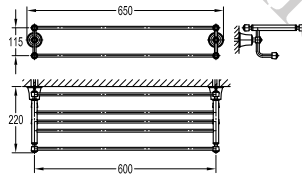

BAP 7407

Liberty brass towel shelf 600mm

- brass
- luxury gold