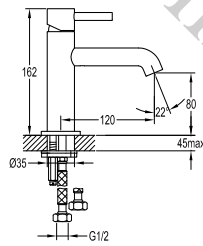

FCP 1841

Eolica single lever monobloc basin mixer

- knitted hoses, 40cm, 1/2"
- brass
- chrome