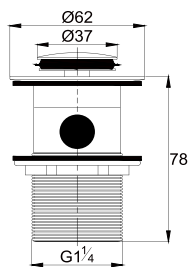

WTP 8301

Brass pop-up waste (with overflow)

- brass
- oil rubbed bronze