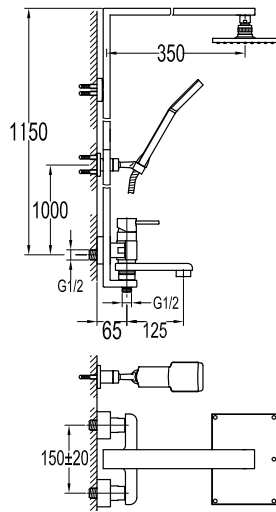

FCP 1203

Cedro single lever bath/shower mixer with rainshower

- designed to run 3 outlets, spout as diverter
- brass rainshower, 19.8x14.5cm
- 1-mode handshower
- easy clean shower spray
- PVC flexible hose, revolflex 360°, 150cm, 1/2"
- ABS handshower
- swivel bath spout 180°
- overhead shower angle adjustable
- brass
- chrome

FCP 1204