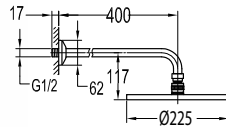

FCP 3326

Aleena single lever concealed shower mixer with rainshower

- brass handle with porcelain decoration
- 2 inlets / 1 outlet, 1/2"
- air-injection shower technology
- ABS shower head Ø22.5cm
- easy clean shower spray
- overhead shower angle adjustable
- brass
- chrome