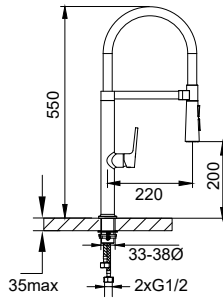

FCP 2552TG

Berlin single lever sink mixer with magnetic holder & pull-down spray head 3-mode

- swivel spout 360°
- 3 spray-mode
- pull-down spray head
- magnetic holder system
- kintted hose, 60cm, 1/2"
- brass
- titanium grey