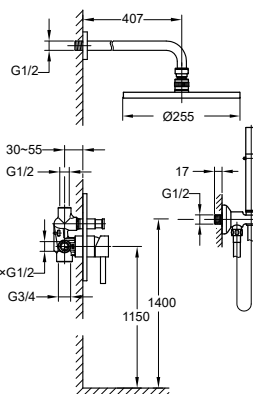

FCP 1826E

Eolica single lever concealed shower mixer with rainshower

- 2 inlets / 1 outlet, 1/2"
- air-injection shower technology
- brass shower head Ø25.5cm
- easy clean shower spray
- overhead shower angle adjustable
- brass
- everose gold

FCP 1827E

Eolica single lever concealed shower mixer with rainshower and handshower

- designed to run 2 outlets
- 2 inlets 1/2", 2 outlets 1/2"
- air-injection shower technology
- brass rainshower, Ø25.5cm
- easy clean shower spray
- 2-mode brass handshower
- PVC flexible hose, revolflex 360°, 150cm, 1/2"
- overhead shower angle adjustable
- brass
- everose gold