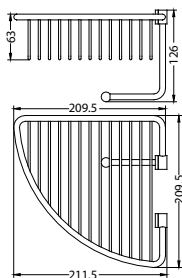

Download from, mepbali.net

BAP 5236

Olivia corner basket with hook

- brass + SUS 304
- chrome