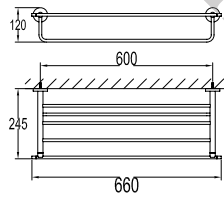

BAP 7807

Aleena brass towel shelf 600mm

- brass
- satin gold