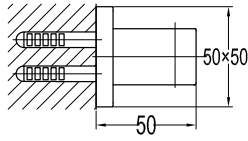

Handshower Holder

HHP 1204

Brass handshower holder

- universal coupling
- brass
- chrome