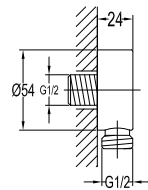

Shower Outlet Elbow

SOP 1101

Shower outlet elbow

- for shower hose with a 1/2" connection
- brass
- chrome

SOP 1102

Shower outlet elbow

- for shower hose with a 1/2" connection
- brass
- chrome

SOP 1103 *