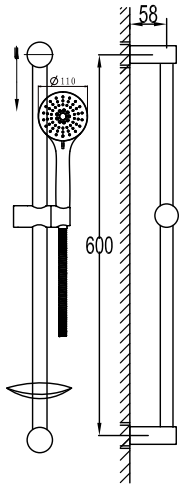

SSP 1106

Shower set with slide rail 3-jets round

- 3-mode handshower
- easy clean shower spray
- SUS 304 flexible hose, revolflex 360°, 150cm, 1/2"
- ABS handshower
- height adjustable handshower holder
- stainless steel
- chrome

Download from, mepbali.net