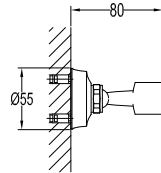

HHP 7202

Brass handshower holder

- universal coupling
- angle-adjustable
- brass
- luxury gold