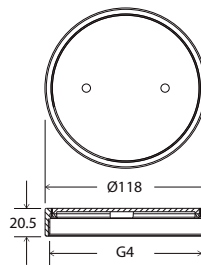

COP 1204

1. **Clean Out**
2. pipe size: 4"
   - brass
   - chrome