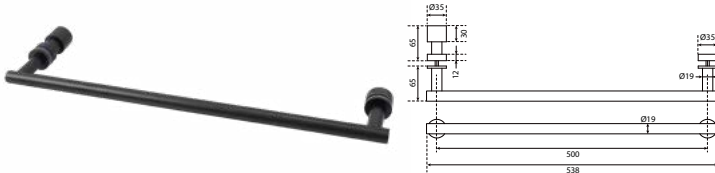

SHP 2103

Shower handle
· stainless steel SUS 304
· matte black