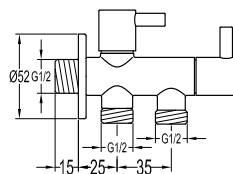

FCP 7378

Eolica 1/2" two-way triangle valve

- brass
- luxury gold