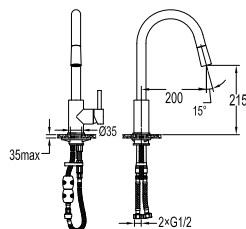

FCP 1853SN

Eolica single lever pillar sink mixer

- swivel spout 360°
- pull-out spray head
- kintted hose, 60cm, 1/2"
- brass
- satin nickel