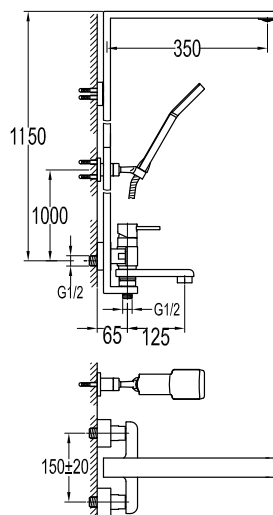

Cedro single lever bath/shower mixer with rainshower

- designed to run 3 outlets, spout as diverter
- integrated rainshower
- 1-mode handshower
- easy clean shower spray
- PVC flexible hose, revolflex 360°, 150cm, 1/2"
- ABS handshower
- swivel bath spout 180°
- brass
- chrome