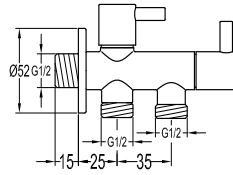

Eolica 1/2" two-way triangle valve

- brass
- oil rubbed bronze

FCP 7378

Eolica 1/2" two-way triangle valve

- brass
- luxury gold

FCP 7878

Eolica 1/2" two-way triangle valve

- brass
- satin gold