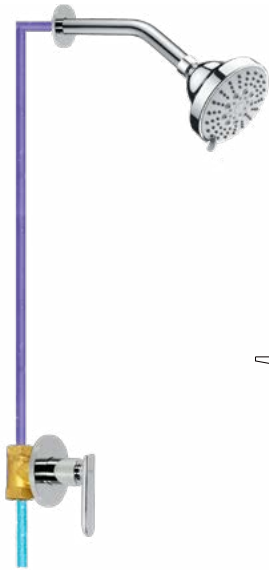

Rainshower Set

SSP 3501 + FCP 1679

4" rainshower set with arm 5-jets round wall-mounted

- 5-mode rainshower
- 1/2" connection
- ABS rainshower, Ø10.1cm
- easy clean shower spray
- brass
- chrome