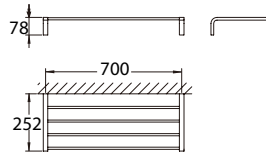

Liberty toilet brush & holder

- brass
- oil rubbed bronze

BAP 9108

Nancy brass towel shelf 700mm

- brass
- matte black

BAP 9106

Nancy brass towel shelf 700mm

- brass
- matte black