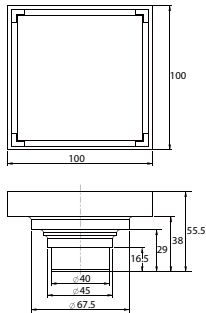

FDP 9101

Floor drain

- tile insert reversible
- flood resistant
- anti odour
- anti rat and roach
- pipe size: 1½" - 3½"
- brass
- matte black