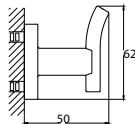

Callista brass towel shelf 600mm

- brass
- everose gold

BAP 7603

Callista brass double towel bar 600mm

- brass
- everose gold

BAP 7601

Callista brass single towel bar 600mm

- brass
- everose gold