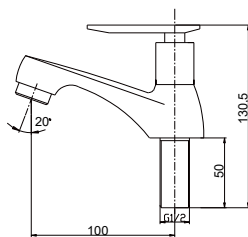

FCP 1684

Bristol 1/2" single lever basin pillar tap

- brass
- chrome