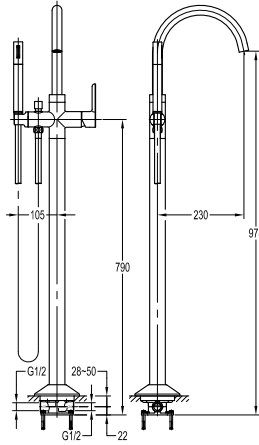

Download from, mepbali.net

FCP 7805

Aleena single lever bath/shower mixer floor-mounted

- brass handle with porcelain decoration
- 2-mode brass handshower
- PVC flexible hose, revolflex 360°, 150cm, 1/2"
- brass
- satin gold