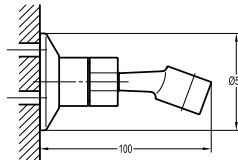

- 2-mode brass handshower
- brass
- matte black

HHP 9301

Handshower holder

- universal coupling
- brass
- matte black

FLP 9202

PVC flexible hose

- 1/2" connection
- length: 150cm
- PVC
- revolflex 360°
- matte black