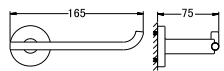

BAP 7815

Aleena brass toilet roll holder

- brass
- satin gold