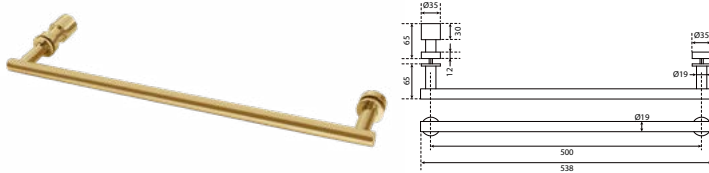

SHP 2102

Shower handle
· stainless steel SUS 304
· satin gold