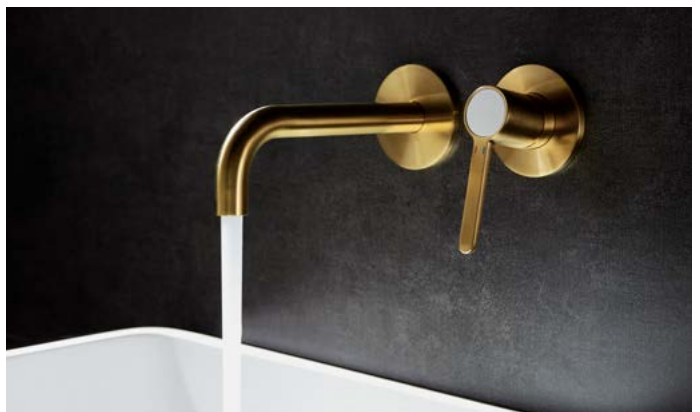

Download from mephali.net