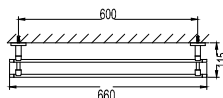

Download from mepbali.net

BAP 8507

Aleena brass towel shelf 600mm

- brass
- titanium grey

BAP 8505

Aleena brass towel shelf 600mm

- brass
- titanium grey

BAP 8503