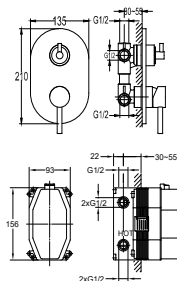

FCP 1824 *

**Eolica single lever concealed 5-way bath/
shower mixer with diverter**

- 3-way diverter with volume control
- 2 inlets / 3 outlets, 1/2"
- brass
- chrome