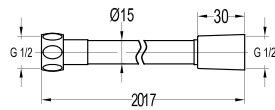

FLP 1303

Silverlux flexible hose

- 1/2" connection
- length: 200cm
- PVC
- revoflex 360°
- chrome