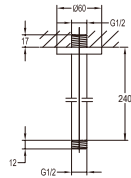

SAP 9337

Shower arm ceiling-mounted

- 1/2" connection
- brass
- matte black