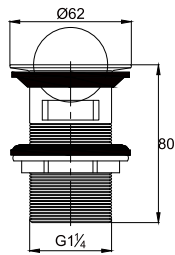

Brass pop-up waste (without overflow)

- brass
- satin gold

WTP 9211

Brass pop-up waste (without overflow)

- brass
- matte black

WTP 2101

Brass waste with turnover plug (with overflow)

- brass
- chrome