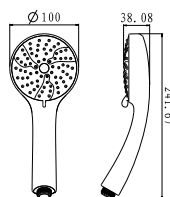

SSP 2401

Shower set with holder 4-jets round

- 4-mode handshower
- easy clean shower spray
- SUS 304 flexible hose, revolflex 360°, 150cm, 1/2"
- ABS handshower
- universal rotating ABS shower holder
- chrome