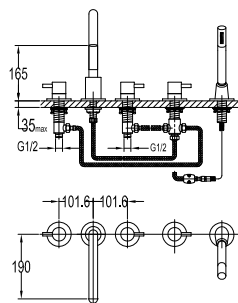

- solid brass construction
- brass
- chrome

FCP 1836

Eolica two-handle 8" basin mixer

- brass
- chrome

FCP 1816

Eolica 4-hole bath/shower mixer deck-mounted

- 1-mode brass handshower
- easy clean shower spray
- brass flexible hose, revolflex 360°, 180cm
- brass handshower
- brass
- chrome