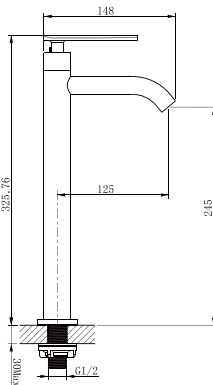

FCP 9262

Eolica 1/2" wall sink tap

- brass
- matte black

FCP 9681

Olivia 1/2" single lever basin pillar tap

- brass
- matte black

FCP 9683

Olivia 1/2" single lever basin pillar tap