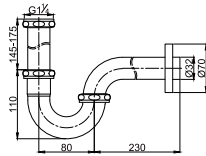

BTP 1111

**Brass basin P-trap (with pop-up pipe)
with check-out**

- brass
- chrome