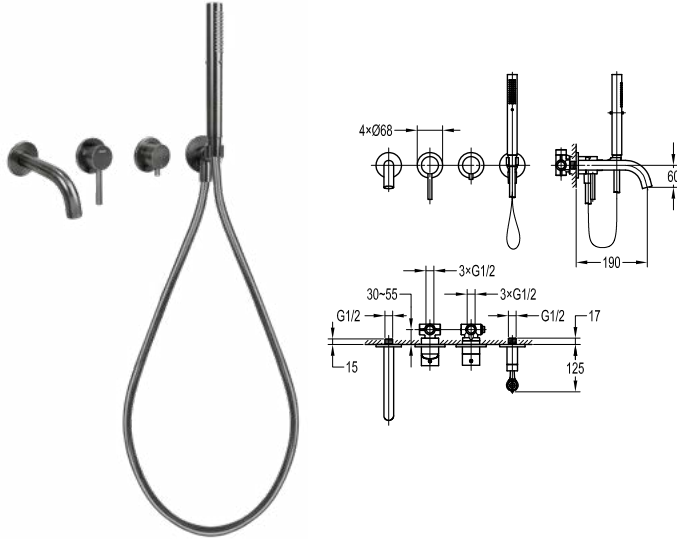

Eolica single lever bath/shower mixer

- designed to run 2 outlets, spout as diverter
- for shower hose with a 1/2" connection
- swivel bath spout 180°
- brass
- titanium grey

HSP 3301TG

Brass handshower 2-spray

- 2-mode handshower
- easy clean shower spray
- brass
- titanium grey

Download from mepbali.net

FCP 1807TG

Eolica single lever concealed shower mixer with spout and handshower

- designed to run 2 outlets
- 2 inlets 1/2", 2 outlets 1/2"
- easy clean shower spray
- 2-mode brass handshower
- brass spout, 1/2" connection
- PVC flexible hose, revolflex 360°, 150cm, 1/2"
- brass
- titanium grey