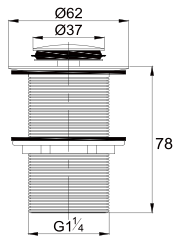

WTP 7611

Brass pop-up waste (without overflow)

- brass
- everose gold