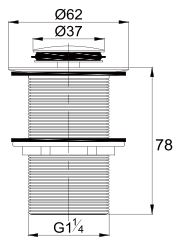

WTP 9211

Brass pop-up waste (without overflow)

- brass
- matte black