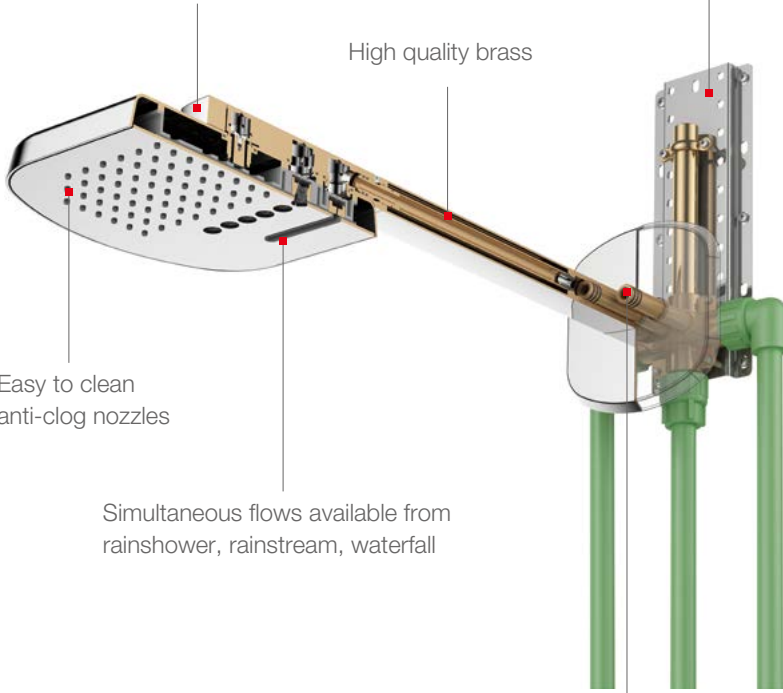

Air-Injection rainshower

Infuse air into water to create soft and full rain droplets.

Water-saving

Environmentally friendly by the efficient use of water.

Easy to clean

Silica gel spout, easy to clean and anti-clog.

PRO-CLICK® TECHNOLOGY CLICK AND ENJOY

By the smart mechanic motion of Pro-Click®, just one click and enjoy the shower. Each water flow is controlled independently. The 45mm high-flow cartridge can deliver various water flows simultaneously, thus a spa is on.

SENSATIONAL EXPERIENCE IN ALL DIMENSIONS

Air-Injection water saving technology

Easy installation

High quality brass

Easy to clean
anti-clog nozzles

Simultaneous flows available from
rainshower, rainstream, waterfall

Compact three-outlet structure

SWIVEL SPOUT AS DIVERTER

The swivel spout as diverter is patented design, which saves space and enhances the quality. The umbrella-shaped water spray from the exquisite showerhead creates a unique taste.