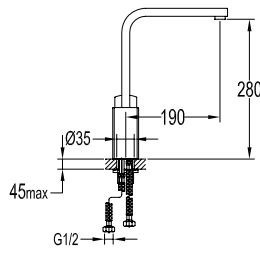

FCP 1151

Sofia single lever pillar sink mixer

- swivel spout 180°
- kintted hose, 60cm, 1/2"
- brass
- chrome