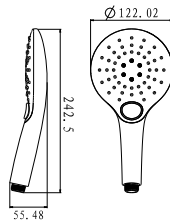

SSP 2307

Shower set with holder 3-jets easyclick round

- 3-mode handshower
- easy clean shower spray
- SUS 304 flexible hose, revolflex 360°, 150cm, 1/2"
- ABS handshower
- universal rotating ABS shower holder
- white