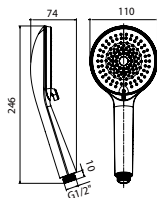

SSP 9401

Shower set with holder 4-jets round

- 4-mode handshower
- PVC flexible hose, revolflex 360°, 150cm, 1/2"
- ABS handshower
- universal rotating ABS shower holder
- matte black