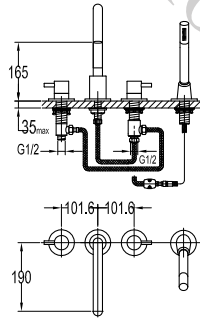

FCP 1816

Eolica 4-hole bath/shower mixer deck-mounted

- 1-mode brass handshower
- easy clean shower spray
- brass flexible hose, revolflex 360°, 180cm
- brass handshower
- brass
- chrome