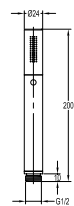

HSP 3301MB

1. **Brass handshower 2-spray**
- 2-mode handshower
  - brass
  - matte black