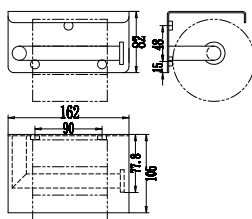

Download from, mepbali.net

BAP 4201GM

Trento toilet roll holder
· SUS 304
· gunmetal