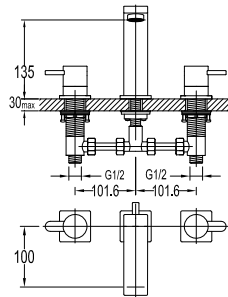

FCP 9236

Cedro two-handle 8" basin mixer

- brass
- matte black