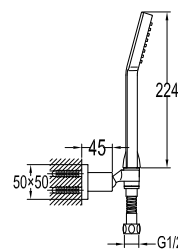

HSP 9103 + HHP 9203 + FLP 9101

Shower set with holder

- ABS handshower
- 1-mode handshower
- easy clean shower spray
- brass flexible hose, revolflex 360°, 150cm, 1/2"
- universal rotating brass shower holder
- matte black