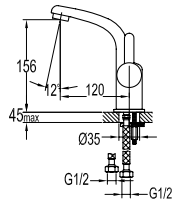

Download from: mepbali.net

FCP 1231

Cedro single lever monobloc basin mixer

- knitted hoses, 40cm, 1/2"
- brass
- chrome