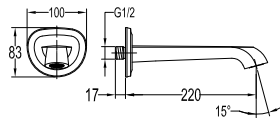

SPP 7111

Bath or basin spout

- 1/2" connection
- brass
- luxury gold