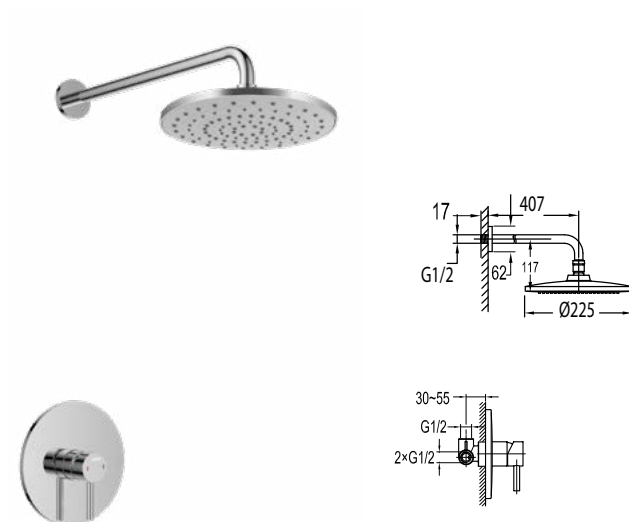

FCP 1826

Eolica single lever concealed shower mixer with rainshower

- 2 inlets / 1 outlet, 1/2"
- air-injection shower technology
- ABS shower head Ø22.5cm
- easy clean shower spray
- overhead shower angle adjustable
- brass
- chrome