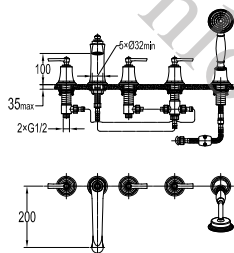

- knitted hoses, 40cm, 1/2"
- brass
- luxury gold

FCP 7336

Liberty two-handle 8" basin mixer

- brass
- luxury gold

FCP 7335

Liberty single lever concealed basin mixer

- solid brass construction
- brass
- luxury gold