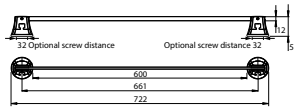

BAP 1601CP

Tiero single towel bar with suction cup 600mm
· ABS
· chrome