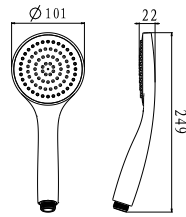

Shower Set

SSP 2101

Shower set with holder air-injection round

- 1-mode handshower
- easy clean shower spray
- Air-Injection shower technology
- SUS 304 flexible hose, revoflex 360°, 150cm, 1/2"
- ABS handshower
- universal rotating ABS shower holder
- chrome