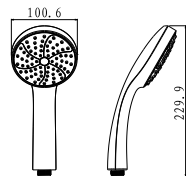

SSP 2103

Shower set with holder round

- 1-mode handshower
- easy clean shower spray
- SUS 304 flexible hose, revoflex 360°, 150cm, 1/2"
- ABS handshower
- universal rotating ABS shower holder
- chrome