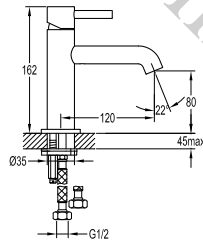

FCP 1841M

Eolica single lever monobloc basin mixer

- knitted hoses, 40cm, 1/2"
- brass
- matte black