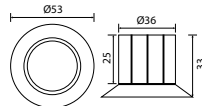

HDP 9305

Handle Aleena series 2X

- compatible with FCP 9336
- brass
- matte black