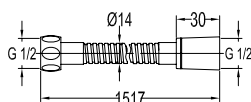

FLP 9202

PVC flexible hose

- 1/2" connection
- length: 150cm
- PVC
- revolflex 360°
- matte black

FLP 9101

Brass flexible hose

- 1/2" connection
- length: 150cm
- brass
- revolflex 360°
- matte black

EOLICA
TITANIUM GREY
Series