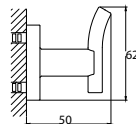

BAP 7814

Aleena brass robe hook

- brass
- satin gold