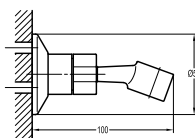

HHP 9301

Brass handshower holder

- universal coupling
- angle-adjustable
- brass
- matte black