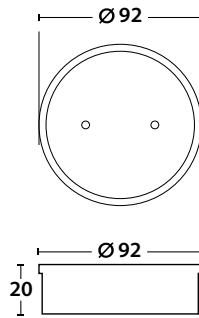

COP 1102

1. **Clean Out**
2. pipe size: 3"
   - brass
   - chrome