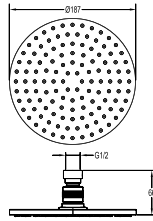

RSP 1121

8" Brass rainshower

- 1/2" connection
- brass rainshower, Ø18.7cm
- easy clean shower spray
- brass
- chrome