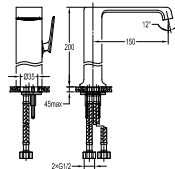

FCP 3531

Dalfon single lever monobloc basin mixer

- knitted hoses, 40cm, 1/2"
- brass
- chrome

FCP 3532

Dalfon single lever monobloc basin mixer

- knitted hoses, 40cm, 1/2"
- brass
- chrome

FCP 3535

Dalfon single lever concealed basin mixer