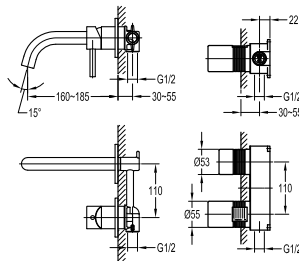

FCP 1835RB

Eolica single lever concealed basin mixer

- solid brass construction
- brass
- red bronze