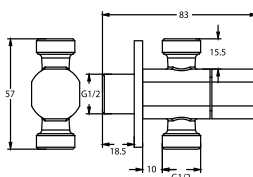

FCP 9192

Gallant 1/2" 2-outlet angle valve

- brass
- matte black