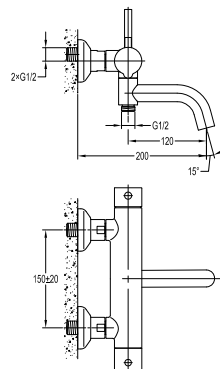

FCP 1802CH

Eolica single lever bath/shower mixer

- designed to run 2 outlets, spout as diverter
- for shower hose with a 1/2" connection
- swivel bath spout 180°
- brass
- chrome

HSP 3301CH

Brass handshower 2-spray

- 2-mode handshower
- easy clean shower spray
- brass
- chrome