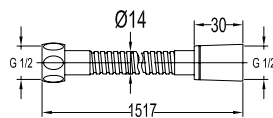

- 1/2" connection
- length: 200cm
- PVC
- revoflex 360°
- chrome

FLP 1601

SUS 304 flexible hose

- 1/2" connection
- length: 150cm
- SUS 304
- revoflex 360°
- chrome

FLP 1101

Brass flexible hose

- 1/2" connection
- length: 150cm
- brass
- revoflex 360°
- chrome