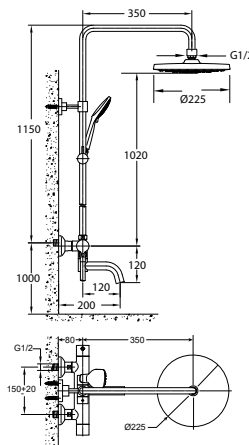

FCP 1809

Eolica single lever bath/shower mixer with rainshower

- designed to run 3 outlets
- ABS rainshower, Ø22.5cm
- swivel bath spout 180°
- easy clean shower spray
- 5-mode ABS handshower
- PVC flexible hose, revolflex 360°, 150cm, 1/2"
- overhead shower angle adjustable
- brass
- chrome