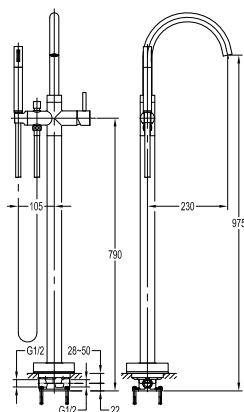

FLP 7203

PVC flexible hose

- 1/2" connection
- length: 150cm
- PVC
- revolflex 360°
- satin gold

HHP 7801

Handshower holder

- universal coupling
- brass
- satin gold

EOLICA

PVD EVEROSE GOLD