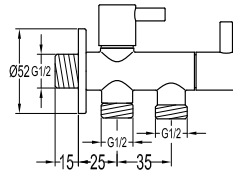

FCP 7678

Eolica 1/2" two-way triangle valve

- brass
- everose gold