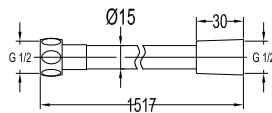

FLP 7203

PVC flexible hose

- 1/2" connection
- length: 150cm
- PVC
- revolflex 360°
- satin gold