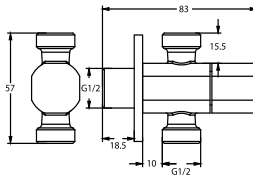

FCP 2192

Gallant 1/2" 2-outlet angle valve

- brass
- chrome