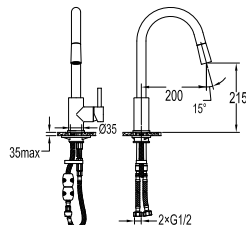

- swivel spout 360°
- 2 spray-mode
- pull-out spray head
- kintted hose, 60cm, 1/2"
- brass
- chrome

FCP 1853MB

Eolica single lever pillar sink mixer

- swivel spout 360°
- pull-out spray head
- kintted hose, 60cm, 1/2"
- brass
- matte black