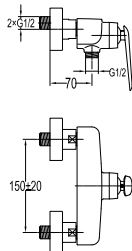

FCP 7611 *

Callista single lever shower mixer

- for shower hose with a 1/2" connection
- brass
- everose gold