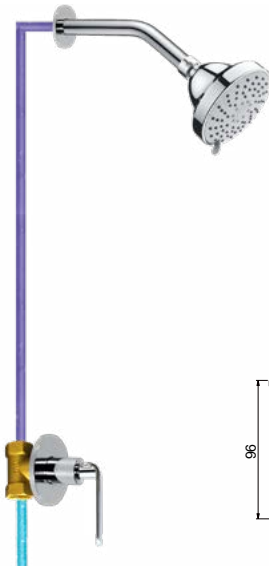

SSP 3301 + FCP 6279

4" rainshower set with arm 3-jets round wall-mounted

- 3-mode rainshower
- 1/2" connection
- ABS rainshower, Ø10.15cm
- easy clean shower spray
- brass
- chrome