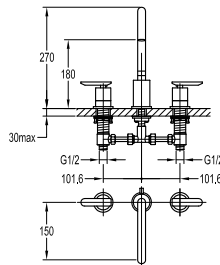

- knitted hoses, 40cm, 1/2"
- brass
- chrome

FCP 1633

Bristol single lever monobloc basin mixer

- knitted hoses, 40cm, 1/2"
- brass
- chrome

FCP 1636

Bristol two-handle 8" basin mixer

- brass
- chrome

FCP 1635