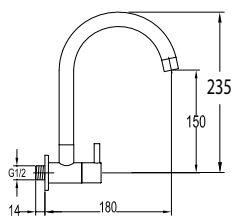

FCP 7862

Eolica 1/2" wall sink tap

- brass
- satin gold