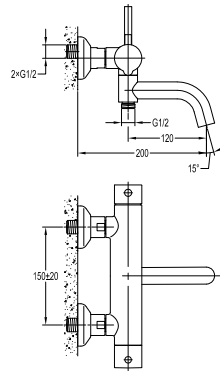

FCP 1802EG

Eolica single lever bath/shower mixer

- designed to run 2 outlets, spout as diverter
- for shower hose with a 1/2" connection
- swivel bath spout 180°
- brass
- everose gold

HSP 7101

Brass handshower

- 1-mode handshower
- brass
- everose gold