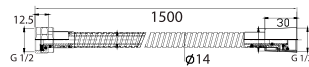

- 1/2" connection
- length: 200cm
- PVC
- revoflex 360°
- chrome

FLP 1601

SUS 304 flexible hose

- 1/2" connection
- length: 150cm
- SUS 304
- revoflex 360°
- chrome

FLP 1101

Brass flexible hose

- 1/2" connection
- length: 150cm
- brass
- revoflex 360°
- chrome