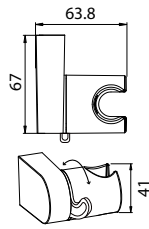

ABS handshower holder

- universal coupling
- universal rotating ABS shower holder
- chrome

HHP 1302

ABS handshower holder

- universal coupling
- universal rotating ABS shower holder
- chrome

Handshower Holder