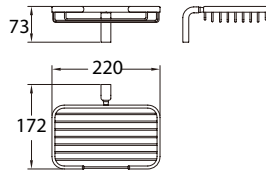

BAP 9112

Nancy brass soap rack

- brass
- matte black