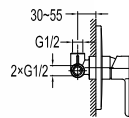

FCP 7826

Aleena single lever concealed shower mixer with rainshower

- brass handle with porcelain decoration
- 2 inlets / 1 outlet, 1/2"
- air-injection shower technology
- brass shower head Ø25,4 cm
- easy clean shower spray
- overhead shower angle adjustable
- brass
- satin gold