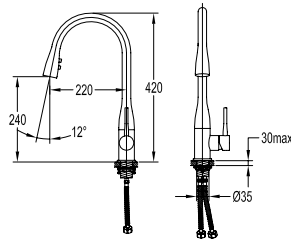

FCP 1853RB

Eolica single lever pillar sink mixer

- swivel spout 360°
- pull-out spray head
- kintted hose, 60cm, 1/2"
- brass
- red bronze

FCP 1852

Eolica single lever pillar sink mixer

- swivel spout 360°
- aerated spray / power spray
- kintted hose, 60cm, 1/2"
- brass
- chrome