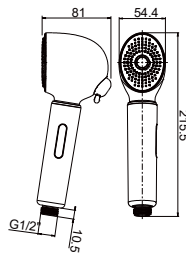

ABS baby handshower

- 2-mode handshower
- with volume control button
- easy clean shower spray
- ABS
- pink blue

HSP 2201RC

ABS baby handshower

- 2-mode handshower
- with volume control button
- easy clean shower spray
- ABS
- red cream