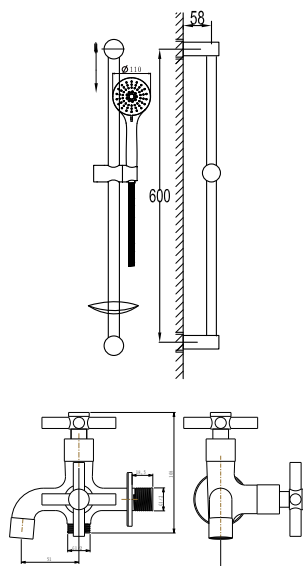

SSP 1106 + FCP 6376

Shower set

- designed to run 2 outlets
- for shower hose with a 1/2" connection
- 3-mode handshower
- easy clean shower spray
- SUS 304 flexible hose, revolflex 360°, 150cm, 1/2"
- ABS handshower
- height adjustable handshower holder
- brass
- chrome