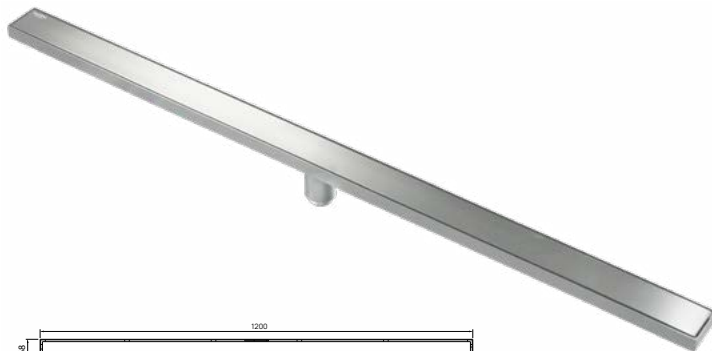

FDP 5112

Floor drain linear 120cm

- tile insert reversible
- flood resistant
- anti odour
- anti rat and roach
- pipe size: minimum 2"
- SUS 304
- satin durashield