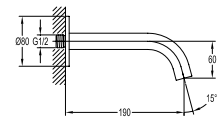

SPP 1101

Bath or basin spout

- 1/2" connection
- brass
- chrome