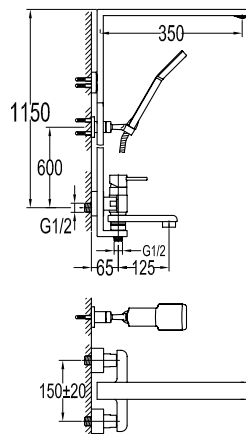

FCP 9204

Cedro single lever bath/shower mixer with rainshower

- designed to run 3 outlets, spout as diverter
- integrated rainshower
- 1-mode handshower
- easy clean shower spray
- brass flexible hose, revolflex 360°, 150cm, 1/2"
- ABS handshower
- swivel bath spout 180°
- brass
- matte black