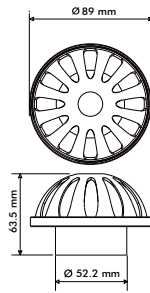

Roof Drain

RDP 1201

1. **Roof drain**
2. pipe size: 2"
   - brass
   - chrome