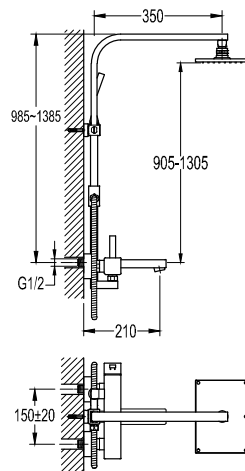

Ibisco 5-hole bath/shower mixer deck-mounted

- 1-mode brass handshower
- brass flexible hose, 180cm
- brass handshower
- brass
- chrome

FCP 1513

Ibisco single lever shower mixer with rainshower

- brass rainshower, 19.8x14.5cm
- 1-mode handshower
- easy clean shower spray
- PVC flexible hose, revolflex 360°, 150cm, 1/2"
- brass handshower
- shower pipe height adjustable
- overhead shower angle adjustable
- brass
- chrome