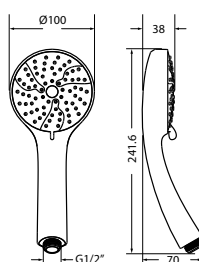

HSP 1105

ABS handshower

- 1-mode handshower
- easy clean shower spray
- ABS
- chrome

HSP 1502

ABS handshower 5-spray

- 5-mode handshower
- easy clean shower spray
- ABS
- chrome

HSP 2401

ABS handshower 4-jet round