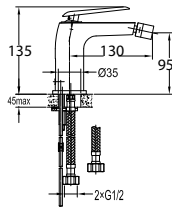

FCP 7634 *

Callista single lever bidet mixer

- knitted hoses, 40cm, 1/2"
- brass
- everose gold