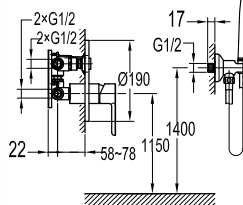

FCP 3327

Aleena single lever concealed shower mixer with Pro-Click- 2 buttons

- brass handle with porcelain decoration
- 2 inlets 1/2", 2 outlets 1/2" with Pro-Click
- air-injection shower technology
- ABS shower head Ø22.5cm
- easy clean shower spray
- 5-mode ABS handshower
- PVC flexible hose, revolflex 360°, 150cm, 1/2"
- overhead shower angle adjustable
- brass
- chrome