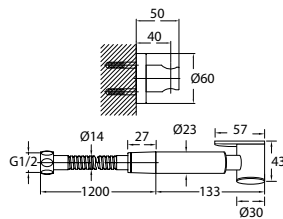

TSP 7301

Brass toilet shower set

- brass shower head, full brass component
- brass flexible hose, revolflex 360°, 120cm, 1/2"
- full brass connector
- brass holder
- luxury gold