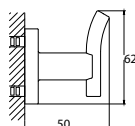

Aleena brass towel shelf 600mm
· brass
· matte black

BAP 9303

Aleena brass double towel bar 600mm
· brass
· matte black

BAP 9301

Aleena brass single towel bar 600mm
· brass
· matte black

BAP 9314

Aleena brass robe hook
· brass
· matte black