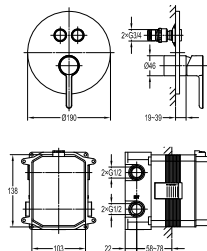

FCP 9323 *

Aleena single lever concealed mixer with Pro-Click-2 buttons

- brass handle with porcelain decoration
- 2 inlets 1/2", 2 outlets 1/2" with Pro-Click
- brass
- matte black