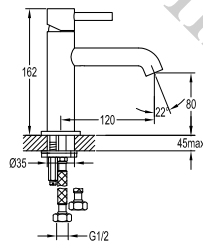

FCP 1841S

Eolica single lever monobloc basin mixer

- knitted hoses, 40cm, 1/2"
- brass
- satin gold