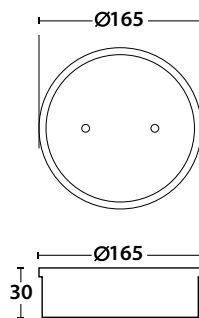

COP 1104

1. **Clean Out**
2. pipe size: 6"
   - brass
   - chrome