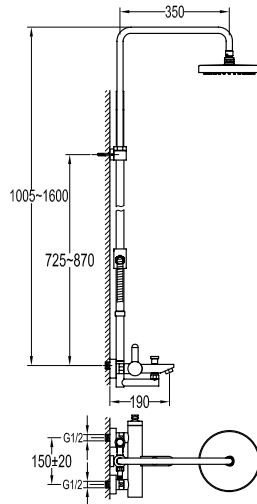

FCP 1603

Bristol single lever bath/shower mixer with rainshower

- designed to run 2 outlets
- brass rainshower, Ø19.5cm
- 1-mode handshower
- easy clean shower spray
- PVC flexible hose, revolflex 360°, 150cm, 1/2"
- brass handshower
- shower pipe height adjustable
- overhead shower angle adjustable
- brass
- chrome