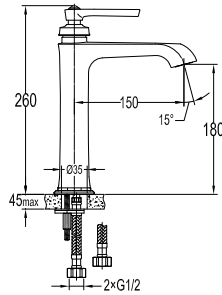

FCP 8332

Liberty single lever monobloc basin mixer

- knitted hoses, 40cm, 1/2"
- brass
- oil rubbed bronze