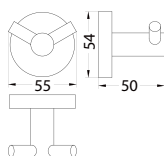

BAP 9214

Dakota robe hook

- brass
- matte black