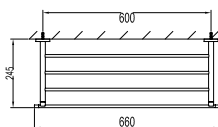

BAP 9305

Aleena brass towel shelf 600mm
· brass
· matte black