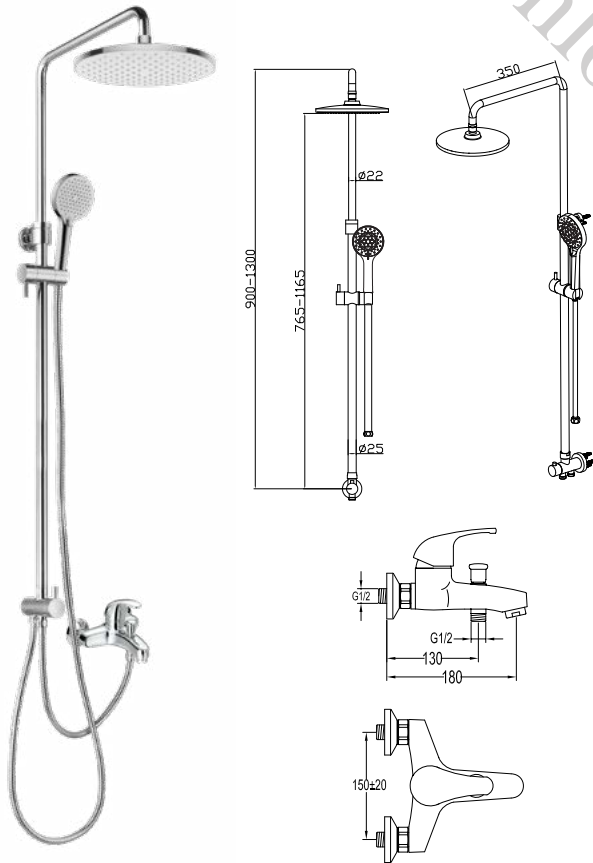

- designed to run 2 outlets
- for shower hose with a 1/2" connection
- brass
- chrome

SCP 1809

Shower column set with flexible hose connector

- ABS rainshower, Ø22.5cm
- 5-mode ABS handshower
- easy clean shower spray
- PVC flexible hose, revolflex 360°, 150cm, 1/2"
- shower pipe height adjustable
- overhead shower angle adjustable
- brass
- chrome