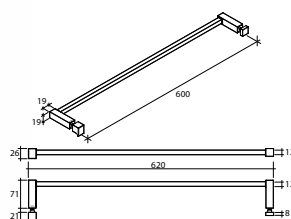

SHP 1104

Shower handle 4060-SQ 60MM

- brass
- brushed gunmetal