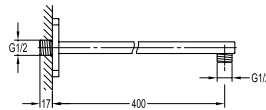

1. **Shower arm wall-mounted**
2. 1/2" connection
   - brass
   - chrome

SAP 1111