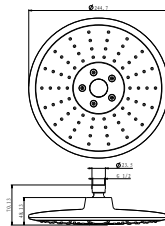

RSP 1171

10" rainshower 3-jets easyclick round

- 1/2" connection
- ABS rainshower, Ø24.47cm
- easy clean shower spray
- ABS
- white