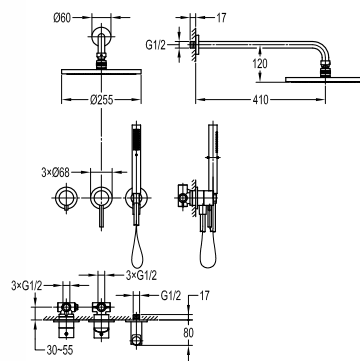

FCP 1828CH

Eolica single lever concealed shower mixer with rainshower and handshower

- designed to run 2 outlets
- 2 inlets 1/2", 2 outlets 1/2"
- air-injection shower technology
- brass rainshower, $\varnothing 25.5\text{cm}$
- easy clean shower spray
- 2-mode brass handshower
- PVC flexible hose, revolflex 360°, 150cm, 1/2"
- overhead shower angle adjustable
- brass
- chrome