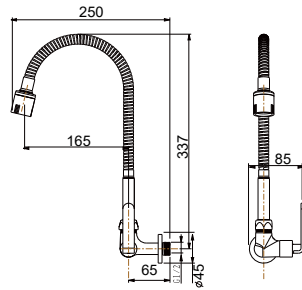

FCP 6277

Neptune 1/2" triangle valve
· brass
· chrome

FCP 6279

Neptune 1/2" stop valve
· brass
· chrome

Neptune

FCP 6267

Neptune 1/2" pillar sink tap flexible spout

- brass
- chrome