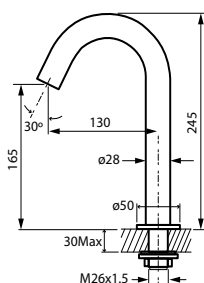

FCP 2032

Automatic sensor dual power basin
pillar tap - medium

- dual power: battery and/or plug-in
- brass
- chrome