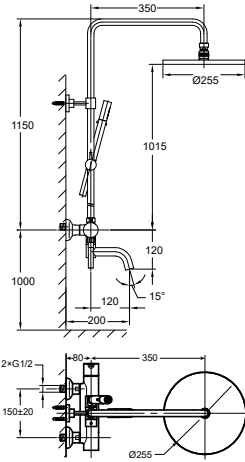

SAP 1201T

Shower arm ceiling-mounted

- 1/2" connection
- brass
- titanium grey

HHP 1205TG

Handshower holder

- universal coupling
- brass
- titanium grey

FCP 1809T

Eolica single lever bath/shower mixer with rainshower