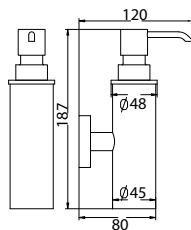

Moneta triple glass shelf

- brass + SUS 304
- chrome

BAP 1832

Moneta adjustable towel shelf 700mm with hook

- brass + SUS 304
- chrome

BAP 1833

Moneta soap dispenser

- brass
- chrome