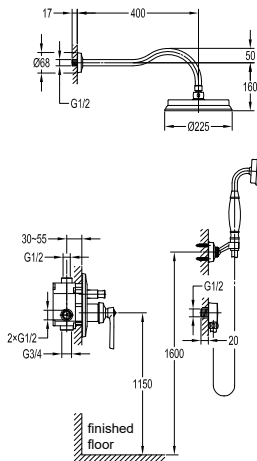

FCP 8323 + RSP 8131 + SAP 8111 + HSP 8111 + HHP 8202 + FLP 8202 + SOP 8105

Liberty single lever concealed shower mixer with rainshower and handshower

- designed to run 2 outlets with volume control
- 2 inlets / 2 outlets, 1/2"
- brass rainshower, Ø22.5cm
- 1-mode handshower
- easy clean shower spray
- PVC flexible hose, revolflex 360°, 150cm, 1/2"
- brass handshower
- overhead shower angle adjustable
- universal angle-adjustable brass shower holder
- brass
- oil rubbed bronze