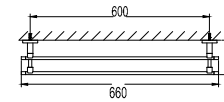

Aleena brass towel shelf 600mm

- brass
- satin gold

BAP 7805

Aleena brass towel shelf 600mm

- brass
- satin gold

BAP 7803

Aleena brass double towel bar 600mm

- brass
- satin gold