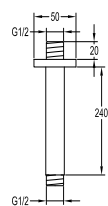

Shower arm ceiling-mounted

- 1/2" connection
- brass
- matte black

SAP 1201

Shower arm ceiling-mounted

- 1/2" connection
- brass
- chrome

SAP 1201T

Shower arm ceiling-mounted

- 1/2" connection
- brass
- titanium grey