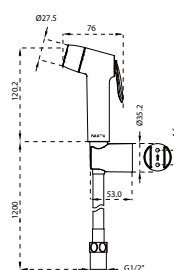

TSP 3115

Toilet shower set 2-spray

- 2-mode shower head
- PVC flexible hose, revolflex 360°, 120cm, 1/2"
- full brass connector
- ABS luxury gold