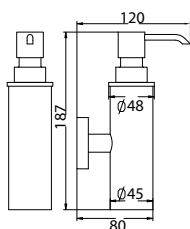

BAP 9233

Dakota soap dispenser

- brass
- matte black