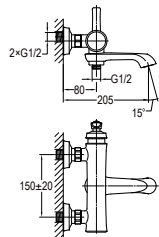

FCP 8302

Liberty single lever bath/shower mixer

- designed to run 2 outlets, spout as diverter
- for shower hose with a 1/2" connection
- swivel bath spout 120°
- brass
- oil rubbed bronze