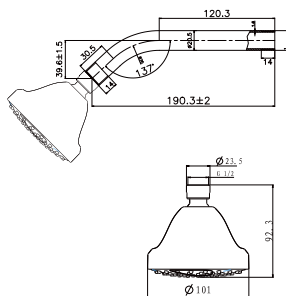

SSP 3101

4" rainshower set with arm round wall-mounted

- 1-mode rainshower
- 1/2" connection
- ABS rainshower, Ø10.1cm
- easy clean shower spray
- brass
- chrome