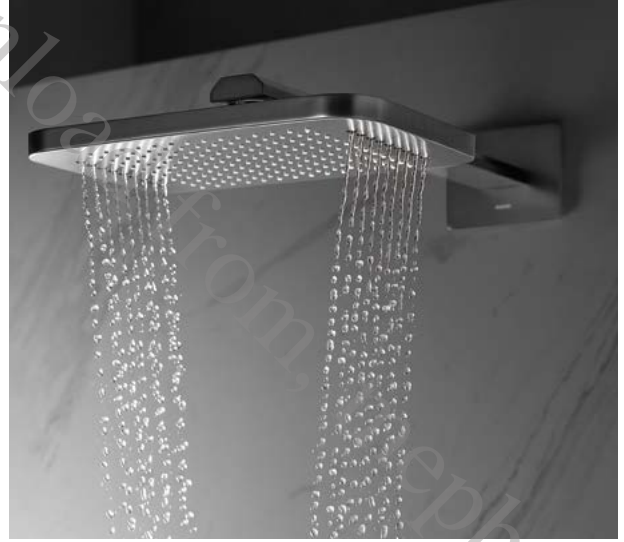

Unique and slim, the concealed Pro-Click® in Dalfon series wins people's heart with its precise control and rich choices of water flow.