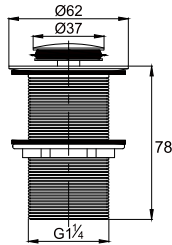

Download from, mepbali.net

WTP 2211

Brass pop-up waste (without overflow)

- brass
- chrome