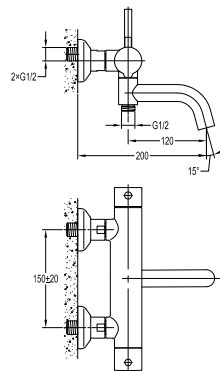

FCP 1802SG

Eolica single lever bath/shower mixer

- designed to run 2 outlets, spout as diverter
- for shower hose with a 1/2" connection
- swivel bath spout 180°
- brass
- satin gold

HSP 3301SG

Brass handshower 2-spray

- 2-mode handshower
- easy clean shower spray
- brass
- satin gold