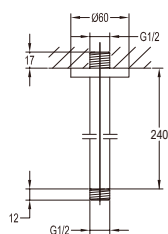

FCP 1829M

Eolica single lever concealed shower mixer with spout, rainshower and handshower

- designed to run 3 outlets
- 2 inlets 1/2", 3 outlets 1/2"
- air-injection shower technology
- brass rainshower, Ø25.5cm
- easy clean shower spray
- 2-mode brass handshower
- brass spout, 1/2" connection
- PVC flexible hose, revolflex 360°, 150cm, 1/2"
- overhead shower angle adjustable
- brass
- matte black

SAP 9337

Shower arm ceiling-mounted

- 1/2" connection
- brass
- matte black

HHP 9301

Brass handshower holder

- universal coupling
- angle-adjustable
- brass
- matte black