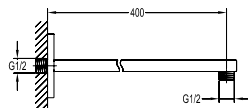

SAP 1102

- Shower arm wall-mounted**
- 1/2" connection
 - brass
 - chrome

SAP 1103

- Shower arm wall-mounted**
- 1/2" connection
 - brass
 - chrome

SAP 1111

- Shower arm wall-mounted**
- 1/2" connection
 - brass
 - chrome