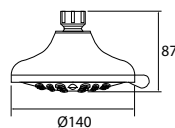

RSP 1901MB

5.5" rainshower 9-mode

- 1/2" connection
- ABS rainshower, Ø14cm
- easy clean shower spray
- ABS
- matte black