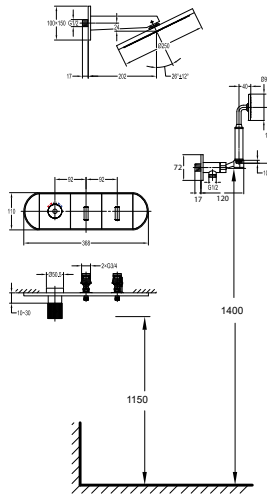

Download from, mepbali.net

FCP 3628 

**Radiance thermostatic concealed shower mixer
2 Pro-Slide with rainshower**

- thermostatic cartridge, anti-scald 38°C safety stop
- 1-function rainshower
- brass shower head Ø25cm
- 1-function pressurized brass handshower
- PVC flexible hose, revoflex 360°, 150cm, 1/2"
- 2 inlets 3/4", 2 outlets 1/2" with Pro-Slide
- Pro-Slide button
- air-injection shower technology
- easy clean shower spray
- brass
- titanium grey