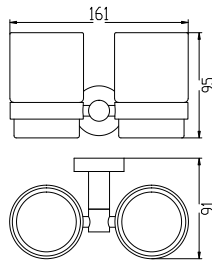

BAP 9211

Dakota tumbler holder with glasses

- brass + SUS 304
- matte black