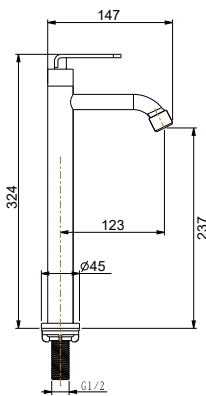

FCP 6283

Neptune 1/2" single lever basin pillar tap
· brass
· chrome