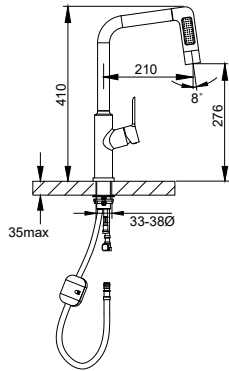

FCP 2653SS

Alto single lever sink mixer with pull-out spray head
5-mode

- swivel spout 360°
- 5 spray-mode
- pull-out spray head
- powerABS spray head
- kintted hose, 60cm, 1/2"
- stainless SUS 304
- satin stainless steel (brushed)