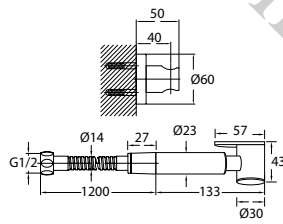

Toilet Shower

TSP 8501

Brass toilet shower set

- brass shower head, full brass component
- brass flexible hose, revolflex 360°, 120cm, 1/2"
- full brass connector
- brass holder
- titanium grey