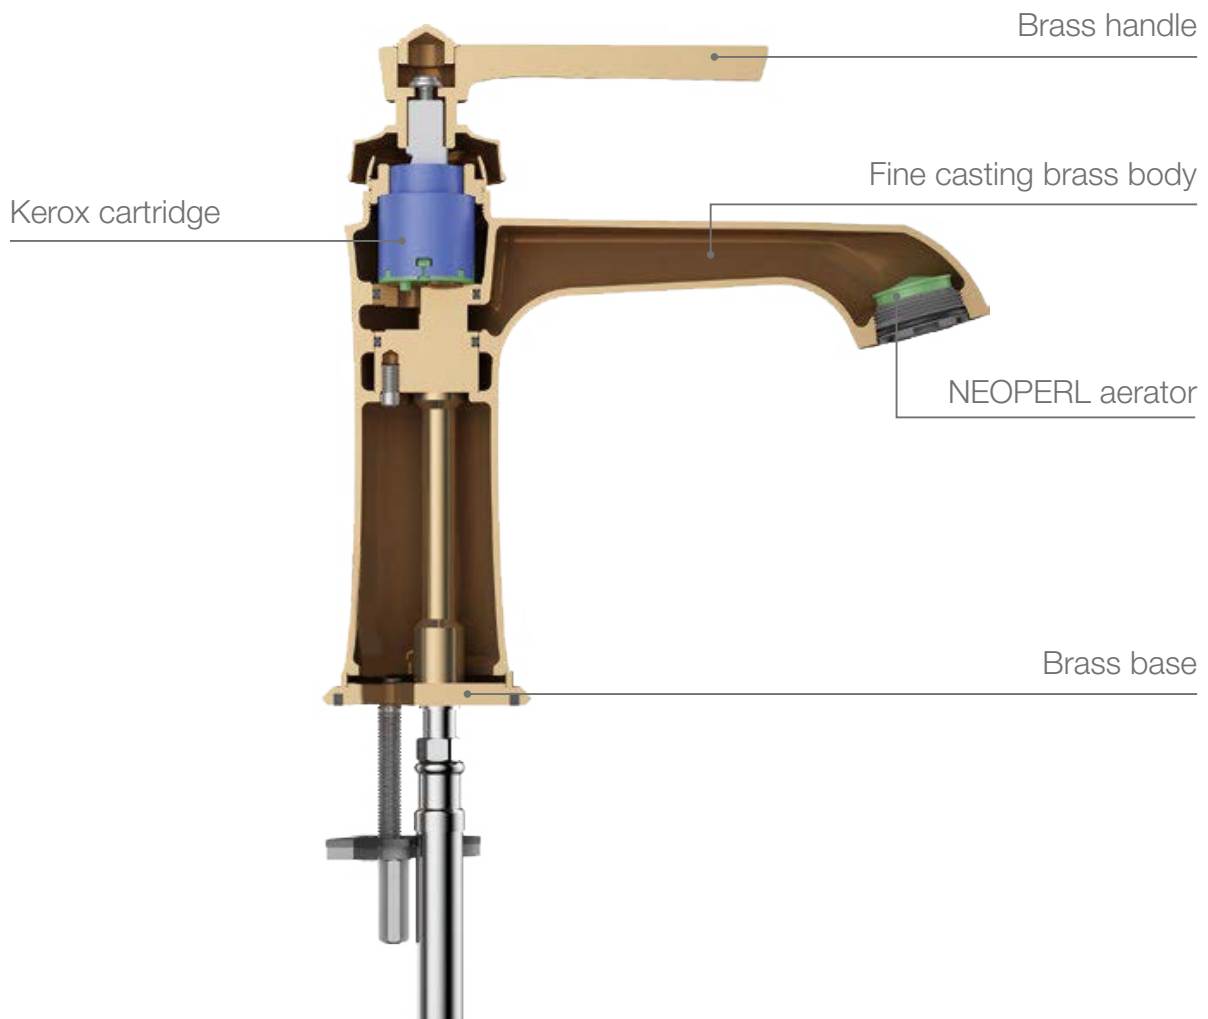

Italian IMR gravity casting to produce fine faucet bodies in whole piece with smooth inner surface and high density of brass.

Automatic CNC machining centers to ensure high precision of inner structure.

80% of the machining procedure done at one setting due to efficient computerized programming and large capacity of the tool magazine.

Automatic robotic polishing to guarantee a perfect finish on every product.

Automatic plating lines to ensure the stability of the highest quality product finishes that can never be achieved using manual methods.

QUALITY RAW MATERIALS

SHOWER TECHNOLOGY

The design of rainshower outlet fully helps save water, without reducing any comfort.

PRO-CLICK® TECHNOLOGY CLICK AND ENJOY

By the smart mechanic motion of Pro-Click®, just one click and enjoy the shower. Each water flow is controlled independently. The 45mm high-flow cartridge can deliver various water flows simultaneously, thus a spa is on.