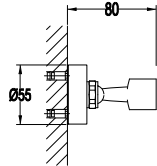

RSP 7622

12" Brass rainshower

- 1/2" connection
- brass rainshower, Ø 30cm
- easy clean shower spray
- brass
- everose gold

HHP 7201

Brass handshower holder

- universal coupling
- angle-adjustable
- brass
- everose gold