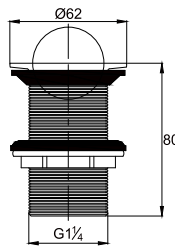

WTP 2111

Brass waste with turnover plug (without overflow)

- brass
- chrome