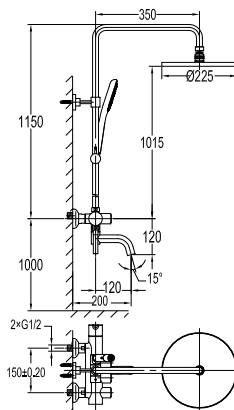

- design to run 3 outlets with Pro-Click
- brass handle with porcelain decoration
- swivel bath spout 180°
- ABS shower head Ø22.5cm
- easy clean shower spray
- 5-mode ABS handshower
- PVC flexible hose, revolflex 360°, 150cm, 1/2"
- overhead shower angle adjustable
- brass
- chrome