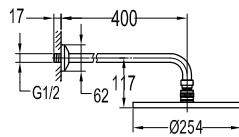

FCP 7827

Aleena single lever concealed shower mixer with Pro-Click-2 buttons

- brass handle with porcelain decoration
- 2 inlets 1/2", 2 outlets 1/2" with Pro-Click
- air-injection shower technology
- brass shower head Ø25,4cm
- easy clean shower spray
- 2-mode brass handshower
- PVC flexible hose, revolflex 360°, 150cm, 1/2"
- overhead shower angle adjustable
- brass
- satin gold