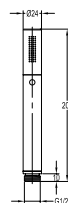

HSP 3301MB

Brass handshower 2-spray

- 2-mode handshower
- easy clean shower spray
- brass
- matte black