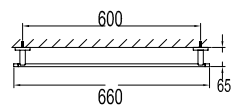

BAP 9301

Aleena brass single towel bar 600mm
· brass
· matte black