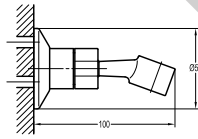

Handshower Holder

HHP 7801

Brass handshower holder

- universal coupling
- angle-adjustable
- brass
- satin gold