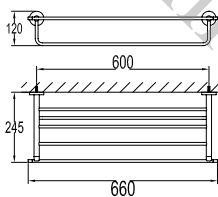

- brass
- satin gold

BAP 7822

Aleena brass toilet roll holder

- brass
- satin gold

Aleena Matte Black

BAP 9307

Aleena brass towel shelf 600mm
· brass
· matte black

BAP 9305