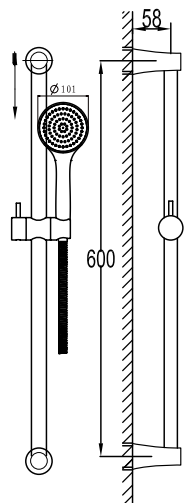

SSP 1105

Shower set with slide rail air-injection round

- 1-mode handshower
- easy clean shower spray
- water-saving features
- Air-Injection shower technology
- SUS 304 flexible hose, revofflex 360°, 150cm, 1/2"
- ABS handshower
- height adjustable handshower holder
- stainless steel
- chrome