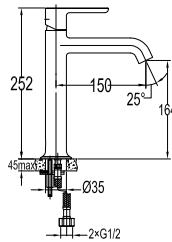

- brass handle with porcelain decoration
- knitted hoses, 40cm, 1/2"
- brass
- matte black

FCP 9332

Aleena single lever monobloc basin mixer

- brass handle with porcelain decoration
- knitted hoses, 40cm, 1/2"
- brass
- matte black