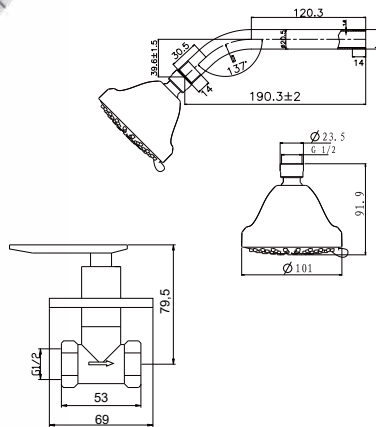

Rainshower Set

SSP 3501 + FCP 1679

4" rainshower set with arm 5-jets round wall-mounted

- 5-mode rainshower
- 1/2" connection
- ABS rainshower, Ø10.1cm
- easy clean shower spray
- brass
- chrome