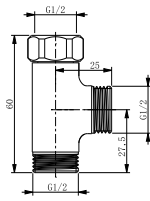

Olivia 1/2" two-way tap

- brass
- matte black

FCP 9684

Olivia 1/2" single lever basin pillar tap

- brass
- matte black

T-Joint and Valve

TJP 1101

T-joint connector 1/2"X1/2"X1/2"