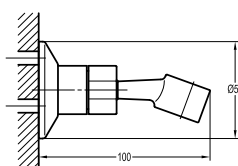

FLP 7203

PVC flexible hose

- 1/2" connection
- length: 150cm
- PVC
- revolflex 360°
- satin gold

HHP 7801

Handshower holder

- universal coupling
- brass
- satin gold

EOLICA

PVD EVEROSE GOLD