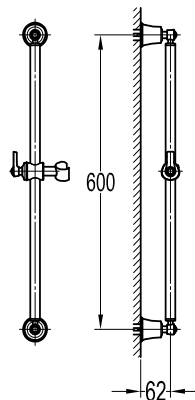

- 1/2" connection
- length: 150cm
- PVC
- revolflex 360°
- luxury gold

SLP 7501

Slide rail

- 1-mode handshower
- height adjustable handshower holder
- brass
- luxury gold

HSP 7111 + HHP 7202 + FLP 7202

Shower set with holder