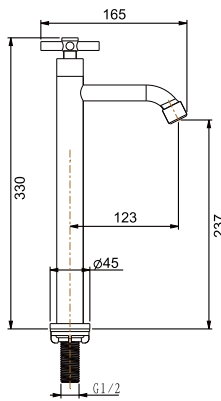

FCP 6383

Jupiter 1/2" single lever basin pillar tap
· brass
· chrome