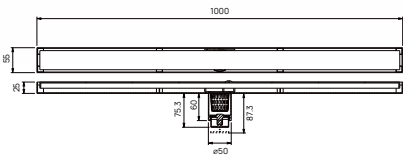

FDP 5210MB

Floor drain linear 1000x55mm

- tile insert reversible
- flood resistant
- anti odour
- anti rat and roach
- pipe size: minimum 2"
- SUS 304
- matte black