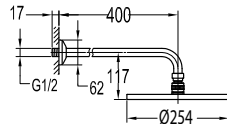

FCP 9326

Aleena single lever concealed shower mixer with rainshower

- brass handle with porcelain decoration
- 2 inlets / 1 outlet, 1/2"
- air-injection shower technology
- brass shower head Ø25.4cm
- easy clean shower spray
- overhead shower angle adjustable
- brass
- matte black