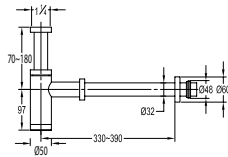

BTP 7601

Brass basin bottle-trap (with pop-up pipe)
with checkout

- brass
- everose gold