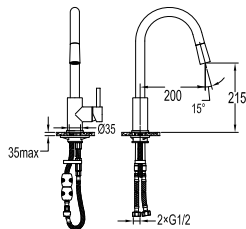

Kitchen Faucet

FCP 1853MW

Eolica single lever pillar sink mixer

- swivel spout 360°
- pull-out spray head
- knitted hose, 60cm, 1/2"
- brass
- matte white

FCP 1853LG

Eolica single lever pillar sink mixer

- swivel spout 360°
- pull-out spray head
- knitted hose, 60cm, 1/2"
- brass
- luxury gold