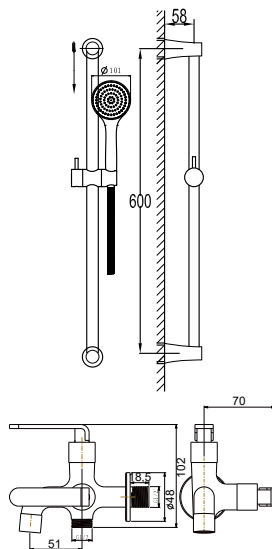

Slide Rail Set

SSP 1104 + FCP 1676

Shower set

- designed to run 2 outlets
- for shower hose with a 1/2" connection
- 1-mode handshower
- easy clean shower spray
- SUS 304 flexible hose, revolflex 360°, 150cm, 1/2"
- ABS handshower
- height adjustable handshower holder
- brass
- chrome