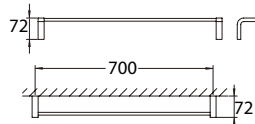

BAP 9102

Nancy brass single towel bar 700mm

- brass
- matte black