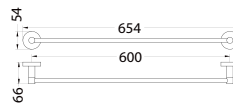

BAP 2101

Dakota single towel bar 600mm

- brass + SUS 304
- chrome