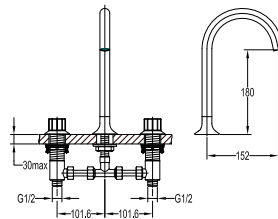

Aleena single lever monobloc basin mixer

- brass handle with porcelain decoration
- knitted hoses, 40cm, 1/2"
- brass
- chrome

FCP 3332

Aleena single lever monobloc basin mixer

- brass handle with porcelain decoration
- knitted hoses, 40cm, 1/2"
- brass
- chrome