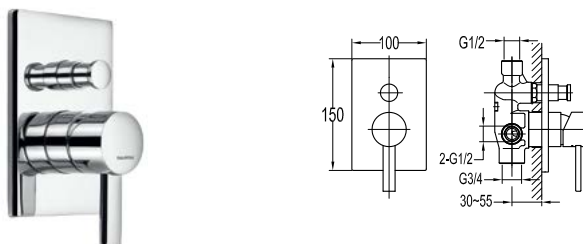

FCP 1523

Ibisco single lever concealed 4-way bath/shower mixer with diverter

- volume control and diverter for 2 outlets
- 2 inlets / 2 outlets, 1/2"
- brass
- chrome