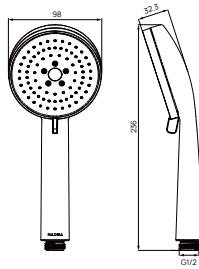

Handshower

HSP 1302CP

ABS handshower

- 3-mode handshower
- easy clean shower spray
- ABS
- chrome