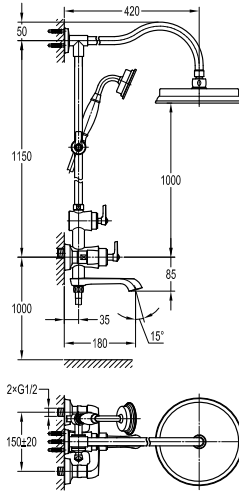

FCP 8303

Liberty single lever bath/shower mixer with rainshower

- brass rainshower, Ø22.5cm
- 1-mode handshower
- easy clean shower spray
- PVC flexible hose, revolflex 360°, 150cm, 1/2"
- brass handshower
- overhead shower angle adjustable
- brass
- oil rubbed bronze