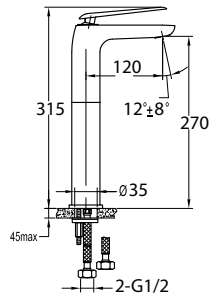

FCP 7633

Callista single lever monobloc basin mixer

- knitted hoses, 40cm, 1/2"
- brass
- everose gold