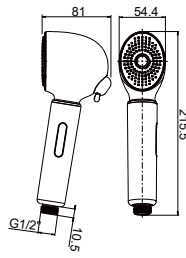

Handshower

HSP 2201PB

ABS baby handshower

- 2-mode handshower
- with volume control button
- easy clean shower spray
- ABS
- pink blue