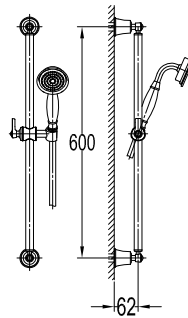

HSP 8111 + SLP 8501 + FLP 8202

Shower set with slide rail

- 1-mode handshower
- easy clean shower spray
- PVC flexible hose, revolflex 360°, 150cm, 1/2"
- brass handshower
- height adjustable handshower holder
- brass
- oil rubbed bronze