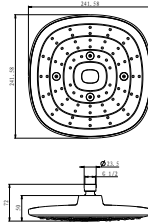

RSP 1162

10" rainshower 3-jets easyclick square

- 1/2" connection
- ABS rainshower, Ø24.158cm
- easy clean shower spray
- ABS
- chrome

RSP 1161

10" rainshower 3-jets easyclick square

- 1/2" connection
- ABS rainshower, Ø24.158cm
- easy clean shower spray
- ABS
- white