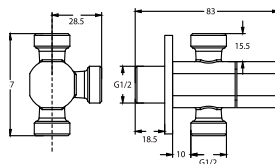

FCP 2193

Gallant 1/2" 3-outlet angle valve

- brass
- chrome