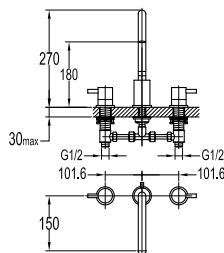

FCP 1843T

Eolica single lever monobloc basin mixer

- knitted hoses, 40cm, 1/2"
- brass
- titanium grey

FCP 1835T

Eolica single lever concealed basin mixer

- solid brass construction
- brass
- titanium grey