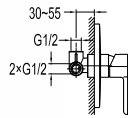

FCP 3326

Aleena single lever concealed shower mixer with rainshower

- brass handle with porcelain decoration
- 2 inlets / 1 outlet, 1/2"
- air-injection shower technology
- ABS shower head Ø22.5cm
- easy clean shower spray
- overhead shower angle adjustable
- brass
- chrome