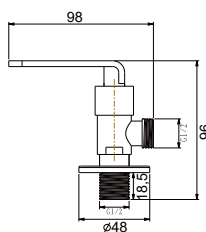

FCP 6277

Neptune 1/2" triangle valve
· brass
· chrome