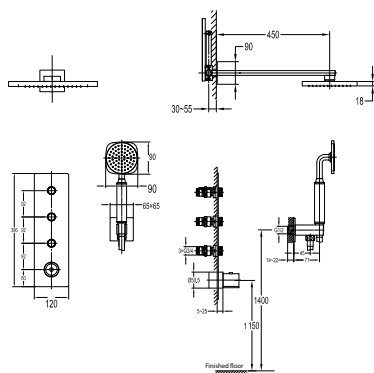

FCP 8528

Dalfon thermostatic concealed shower mixer with Pro-Click-3 and adjustable flow buttons

- thermostatic cartridge, anti-scald 38°C safety stop
- 2-function rainshower with rain stream
- brass shower head 31.2x21.8x1.8cm
- 1-function pressurized brass handshower
- PVC flexible hose, revolflex 360°, 150cm, 1/2"
- 2 inlets 3/4", 3 outlets 1/2" with Pro-Click
- Pro-Click and adjustable flow
- air-injection shower technology
- easy clean shower spray
- brass
- titanium grey