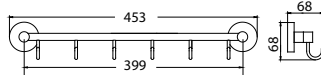

BAP 3206

Ebano robe hook 6
· brass + SUS 304
· chrome