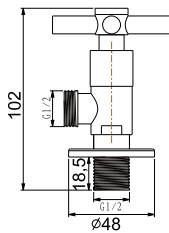

FCP 6377

Jupiter 1/2" triangle valve
· brass
· chrome