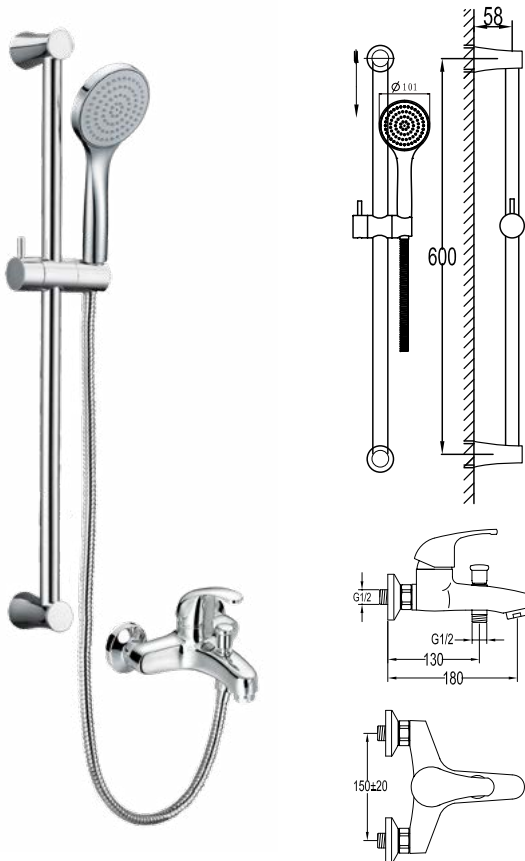

SSP 1105 + FCP 2301

Shower set

- designed to run 2 outlets
- for shower hose with a 1/2" connection
- 1-mode handshower
- easy clean shower spray
- SUS 304 flexible hose, revolflex 360°, 150cm, 1/2"
- ABS handshower
- height adjustable handshower holder
- brass
- chrome