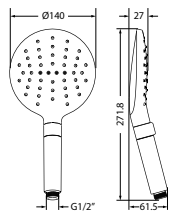

SSP 2308

Shower set with holder

- 3-mode handshower
- PVC flexible hose, revolflex 360°, 150cm, 1/2"
- ABS handshower
- universal rotating ABS shower holder
- chrome