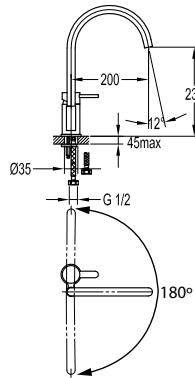

FCP 1251

Cedro single lever pillar sink mixer

- swivel spout 180°
- kintted hose, 60cm, 1/2"
- brass
- chrome

Price