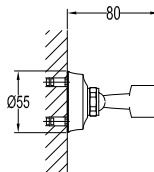

HHP 7201

Brass handshower holder

- universal coupling
- angle-adjustable
- brass
- everose gold

HHP 8202

Brass handshower holder

- universal coupling
- angle-adjustable
- brass
- oil rubbed bronze

HHP 7202

Brass handshower holder