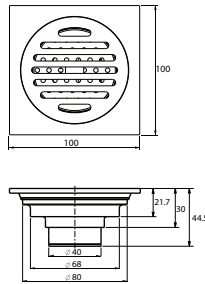

FDP 3101

Floor drain

- flood resistant
- anti odour
- anti rat and roach
- pipe size: 1½" - 3½"
- brass
- chrome