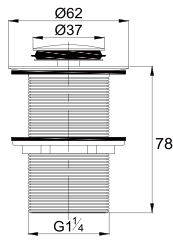

WTP 2211SN

Brass pop-up waste (without overflow)

- brass
- satin nickel