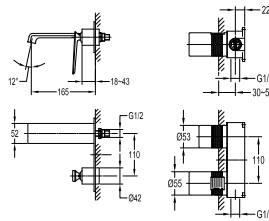

FCP 3531

Dalfon single lever monobloc basin mixer

- knitted hoses, 40cm, 1/2"
- brass
- chrome

FCP 3532

Dalfon single lever monobloc basin mixer

- knitted hoses, 40cm, 1/2"
- brass
- chrome

FCP 3535

Dalfon single lever concealed basin mixer