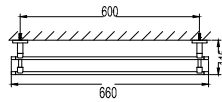

Callista brass towel shelf 600mm

- brass
- everose gold

BAP 7603

Callista brass double towel bar 600mm

- brass
- everose gold

BAP 7601

Callista brass single towel bar 600mm

- brass
- everose gold