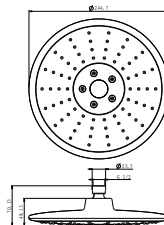

RSP 1172

10" rainshower 3-jets easyclick round

- 1/2" connection
- ABS rainshower, Ø24.47cm
- easy clean shower spray
- ABS
- chrome