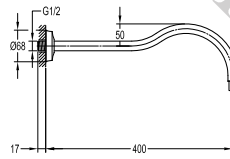

Shower Arm

SAP 8111

1. **Shower arm wall-mounted**
2. 1/2" connection
   - brass
   - oil rubbed bronze

SAP 7111