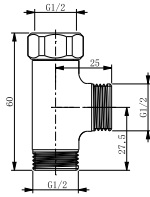

TJP 9101

T-joint connector 1/2"X1/2"X1/2"

- brass
- matte black