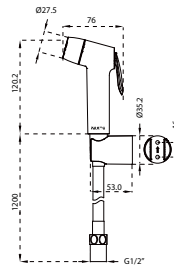

- 1/2" connection
- length: 150cm
- PVC
- revolflex 360°
- matte black

TSP 3111

Toilet shower set 2-spray

- 2-mode shower head
- PVC flexible hose, revolflex 360°, 120cm, 1/2"
- full brass connector
- ABS chrome