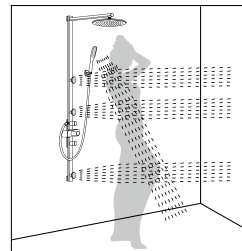

Handshower + side spray

Combination of soft water flow and dynamic water flow, makes the showering more colorful.