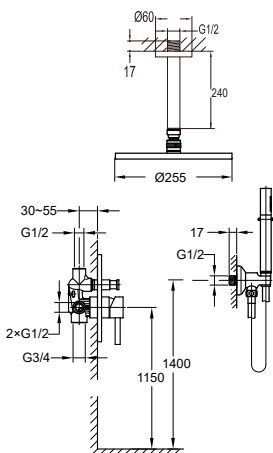

FCP 1827T + SAP1201T

Eolica single lever concealed shower mixer with rainshower and handshower

- designed to run 2 outlets
- 2 inlets 1/2", 2 outlets 1/2"
- air-injection shower technology
- brass rainshower, Ø25.5cm
- easy clean shower spray
- 2-mode brass handshower
- PVC flexible hose, revolflex 360°, 150cm, 1/2"
- overhead shower angle adjustable
- brass
- titanium grey