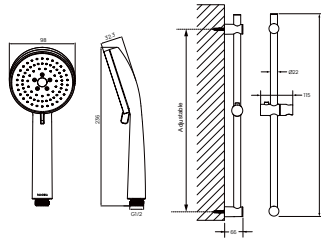

Slide Rail & Shower Set

SSP 1108CP

Shower set with slide rail 3-jets round

- 3-mode handshower
- easy clean shower spray
- PVC flexible hose, revolflex 360°, 150cm, 1/2"
- ABS handshower
- height adjustable handshower holder
- SUS 304 + ABS
- chrome