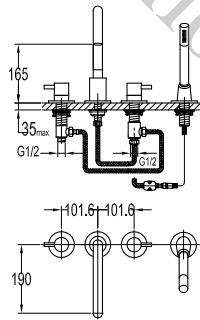

FCP 1835M

Eolica single lever concealed basin mixer

- solid brass construction
- brass
- matte black

FCP 1836M

Eolica two-handle 8" basin mixer

- brass
- matte black

FCP 1816M

Eolica 4-hole bath/shower mixer deck-mounted