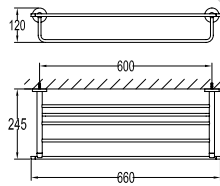

BAP 7607

Callista brass towel shelf 600mm

- brass
- everose gold