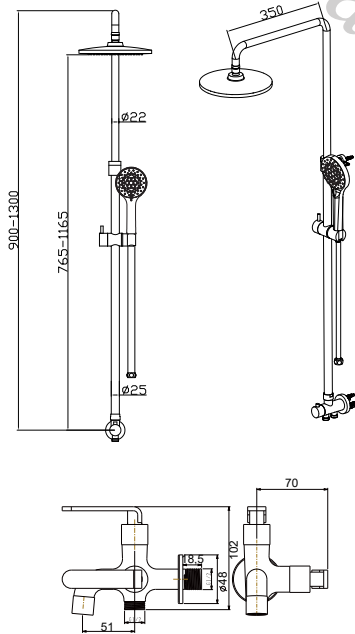

Shower Column Set

SCP 1809 + FCP 6276

Shower column set with flexible hose connector

- designed to run 2 outlets
- for shower hose with a 1/2" connection
- ABS rainshower, Ø22.5cm
- 5-mode handshower
- easy clean shower spray
- PVC flexible hose, revofflex 360°, 150cm, 1/2"
- ABS handshower
- shower pipe height adjustable
- overhead shower angle adjustable
- brass
- chrome