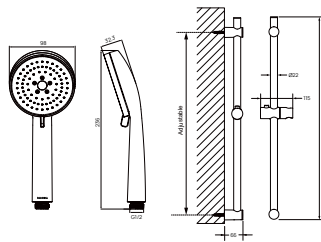

SSP 1108MB

Shower set with slide rail 3-jets round

- 3-mode handshower
- easy clean shower spray
- PVC flexible hose, revolflex 360°, 150cm, 1/2"
- ABS handshower
- height adjustable handshower holder
- SUS 304 + ABS
- matte black