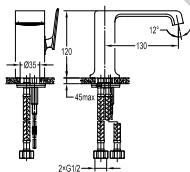

FCP 8531

Dalfon single lever monobloc basin mixer

- knitted hoses, 40cm, 1/2"
- brass
- titanium grey