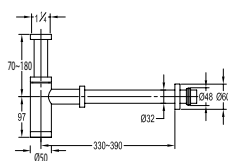

BTP 9201

Brass basin bottle-trap (with pop-up pipe)
with checkout

- brass
- matte black