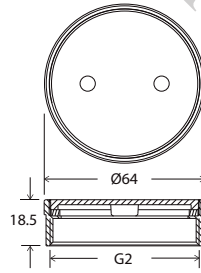

Clean Out

COP 1201

1. **Clean Out**
2. pipe size: 2"
   - brass
   - chrome