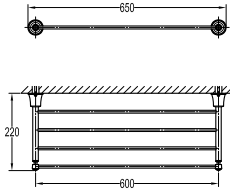

BAP 8407

Liberty brass towel shelf 600mm

- brass
- oil rubbed bronze

BAP 8405

Liberty brass towel shelf 600mm

- brass
- oil rubbed bronze

BAP 8403

Liberty brass double towel bar 600mm