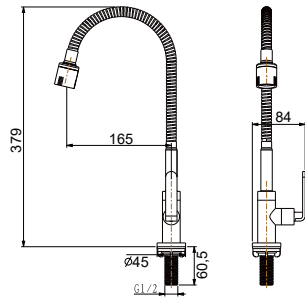

FCP 6277

Neptune 1/2" triangle valve
· brass
· chrome

FCP 6279

Neptune 1/2" stop valve
· brass
· chrome

Neptune

FCP 6267

Neptune 1/2" pillar sink tap flexible spout

- brass
- chrome