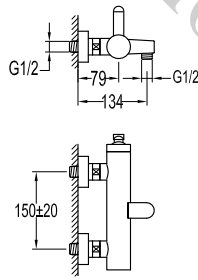

Bristol two-handle basin mixer wall-mounted

- solid brass construction
- brass
- chrome

FCP 1606

Bristol 5-hole bath/shower mixer deck-mounted

- 1-mode brass handshower
- brass flexible hose, 180cm
- brass handshower
- brass
- chrome