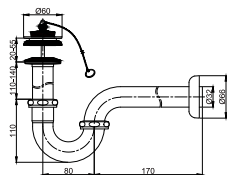

BTP 2111

Brass basin P-trap (complete)

- brass
- chrome