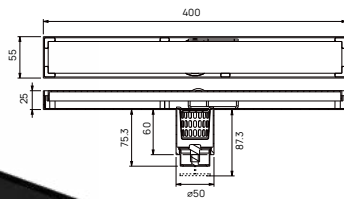

FDP 5204MB

Floor drain linear 400x55mm

- tile insert reversible
- flood resistant
- anti odour
- anti rat and roach
- pipe size: minimum 2"
- SUS 304
- matte black