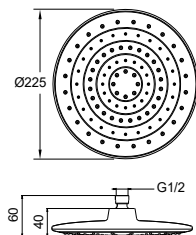

RSP 1135

8" rainshower round

- 1/2" connection
- ABS rainshower, Ø22.5cm
- easy clean shower spray
- ABS
- chrome