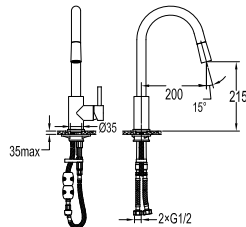

- swivel spout 360°
- 2 spray-mode
- pull-out spray head
- kintted hose, 60cm, 1/2"
- brass
- chrome

FCP 1853MB

Eolica single lever pillar sink mixer

- swivel spout 360°
- pull-out spray head
- kintted hose, 60cm, 1/2"
- brass
- matte black