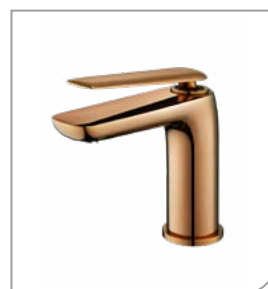

Liberty PVD Luxury Gold
P-079