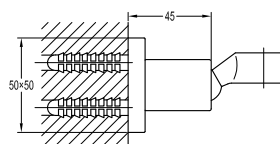

HHP 9203

Brass handshower holder

- universal coupling
- angle-adjustable
- brass
- matte black