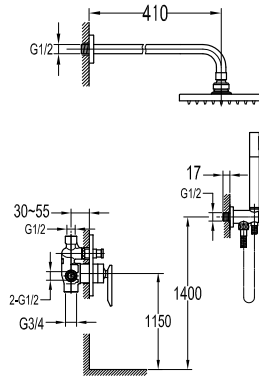

FCP 1623 + RSP 1111 + SAP 1101 + HSP 1101 + HHP 1101 + FLP 1101

Bristol single lever concealed shower mixer with rainshower and handshower set

- designed to run 2 outlets with volume control
- 2 inlets / 2 outlets, 1/2"
- brass rainshower, $\varnothing 19.5\text{cm}$
- 1-mode handshower
- easy clean shower spray
- brass flexible hose, revolflex 360° , 150cm , 1/2"
- brass handshower
- overhead shower angle adjustable
- brass
- chrome