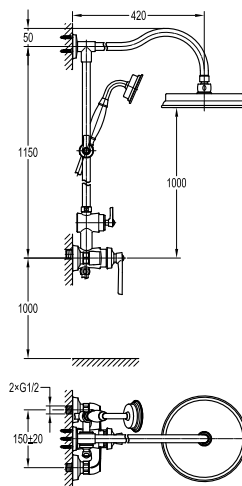

FCP 7313

Liberty single lever shower mixer with rainshower

- brass rainshower, Ø22.5cm
- 1-mode handshower
- easy clean shower spray
- PVC flexible hose, revolflex 360°, 150cm, 1/2"
- brass handshower
- overhead shower angle adjustable
- brass
- luxury gold