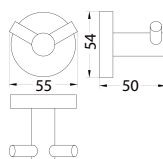

BAP 2114GM

Dakota robe hook

- brass
- gunmetal