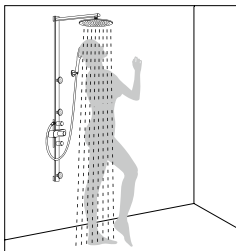

Rainshower

Infused with plenty of air, plump water drop, soft touch, and mild-rain-like feel of showering.