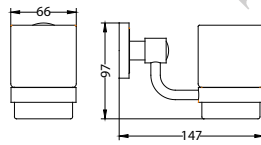

BAP 1510

Corina tumbler holder with glass

- brass + SUS 304
- chrome