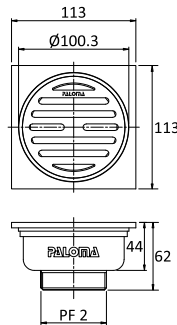

FDP 1106

Floor drain

- anti odour
- anti rat and roach
- pipe size: 2" - 3½"
- brass
- chrome