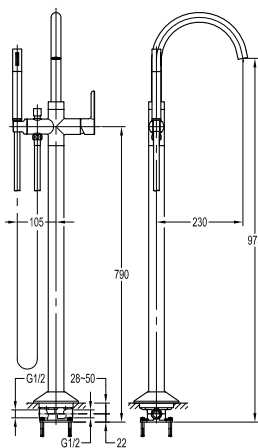

FCP 9305

Aleena single lever bath/shower mixer floor-mounted

- brass handle with porcelain decoration
- 2-mode brass handshower
- PVC flexible hose, revolflex 360°, 150cm, 1/2"
- brass
- matte black

FCP 9308