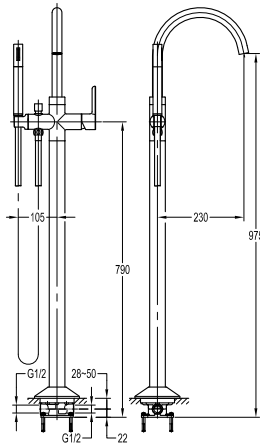

FCP 3305

Aleena single lever bath/shower mixer floor-mounted

- brass handle with porcelain decoration
- 2-mode brass handshower
- PVC flexible hose, revolflex 360°, 150cm, 1/2"
- brass
- chrome