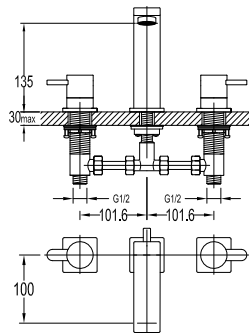

FCP 1236

Cedro two-handle 8" basin mixer

- brass
- chrome

FCP 1235

Cedro single lever concealed basin mixer

- solid brass construction
- brass
- chrome