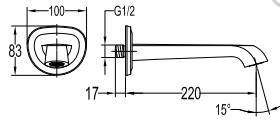

Spout

SPP 8111

Bath or basin spout

- 1/2" connection
- brass
- oil rubbed bronze