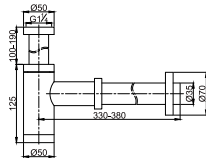

BTP 1202

**Brass basin bottle-trap (with pop-up
pipe) with check-out**

- brass
- chrome