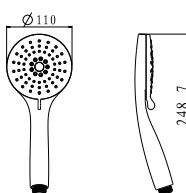

SSP 2303

Shower set with holder 3-jets round

- 3-mode handshower
- easy clean shower spray
- SUS 304 flexible hose, revoflex 360°, 150cm, 1/2"
- ABS handshower
- universal rotating ABS shower holder
- chrome