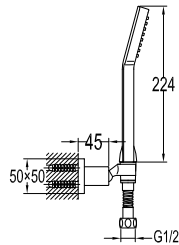

HSP 9103 + HHP 9203 + FLP 9101

Shower set with holder

- 1-mode handshower
- brass flexible hose, revolflex 360°, 150cm, 1/2"
- ABS handshower
- universal angle-adjustable brass shower holder
- matte black