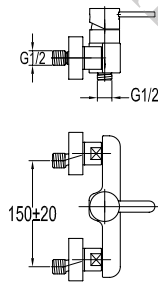

FCP 9211

Cedro single lever shower mixer

- for shower hose with a 1/2" connection
- brass
- matte black