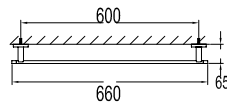

Callista brass towel shelf 600mm

- brass
- everose gold

BAP 7603

Callista brass double towel bar 600mm

- brass
- everose gold

BAP 7601

Callista brass single towel bar 600mm

- brass
- everose gold