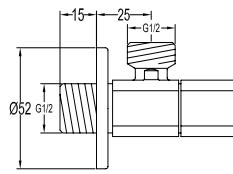

FCP 2177

Gallant 1/2" triangle valve

- brass
- chrome