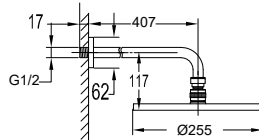

FCP 1826E

Eolica single lever concealed shower mixer with rainshower

- 2 inlets / 1 outlet, 1/2"
- air-injection shower technology
- brass shower head Ø25.5cm
- easy clean shower spray
- overhead shower angle adjustable
- brass
- everose gold