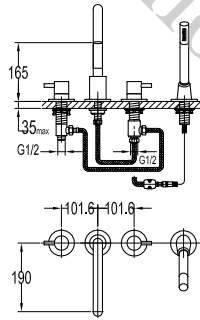

FCP 1816E

Eolica 4-hole bath/shower mixer deck-mounted

- 1-mode brass handshower
- easy clean shower spray
- brass flexible hose, revolflex 360°, 180cm
- brass handshower
- brass
- everose gold