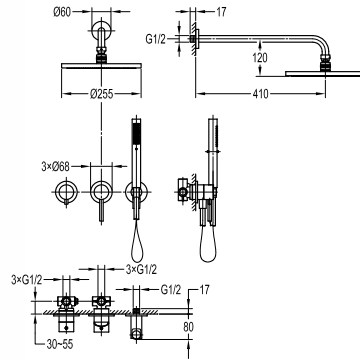

- designed to run 2 outlets
- 2 inlets 1/2", 2 outlets 1/2"
- air-injection shower technology
- brass rainshower, Ø25.5cm
- easy clean shower spray
- 2-mode brass handshower
- PVC flexible hose, revoflex 360°, 150cm, 1/2"
- overhead shower angle adjustable
- brass
- red bronze