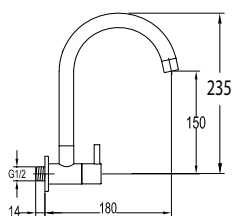

FCP 1862

Eolica 1/2" wall sink tap

- brass
- chrome