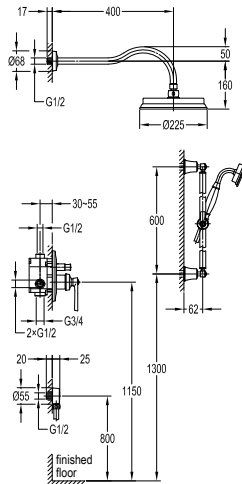

FCP 8326

FCP 8323 + RSP 8131 + SAP 8111 + HSP 8111 + SLP 8501 + FLP 8202 + SOP 8105

Liberty single lever concealed shower mixer with rainshower and handshower

- designed to run 2 outlets with volume control
- 2 inlets / 2 outlets, 1/2"
- brass rainshower, Ø22.5cm
- 1-mode handshower
- easy clean shower spray
- PVC flexible hose, revolflex 360°, 150cm, 1/2"
- brass handshower
- height adjustable handshower holder
- overhead shower angle adjustable
- brass
- oil rubbed bronze

FCP 8327