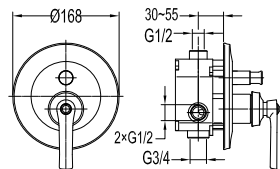

FCP 7323

Liberty single lever concealed 4-way bath/shower mixer with diverter

- volume control and diverter for 2 outlets
- 2 inlets, 1/2"
- 1 outlet, 1/2"
- 1 outlet, 3/4"
- brass
- luxury gold