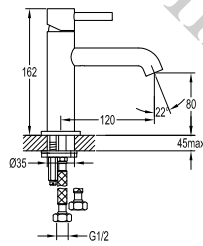

FCP 1841E

Eolica single lever monobloc basin mixer

- knitted hoses, 40cm, 1/2"
- brass
- everose gold