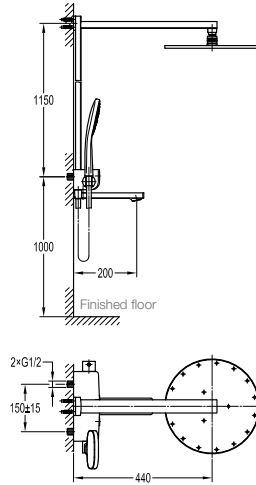

Rainshower

The design of rainshower outlet fully helps saving water, without reducing any comfort of shower, achieving an efficient water usage.

Download from mepbali.net

Download from, mepbali.net

The thermostatic Pro-Click® shower set in Atlanta series is equipped with various modes including Air-Injection rainshower, hand shower and spout. Simply a click would start immediately a favourite shower mode. The design of swivel spout effectively saves space while offering shower comfort.