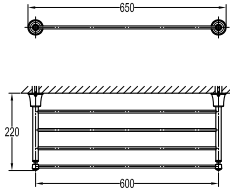

Liberty brass towel shelf 600mm

- brass
- luxury gold

BAP 7405

Liberty brass towel shelf 600mm

- brass
- luxury gold

BAP 7403

Liberty brass double towel bar 600mm

- brass
- luxury gold