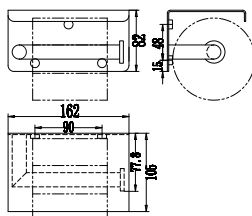

BAP 4201

Trento toilet roll holder
· SUS 304
· polished stainless steel