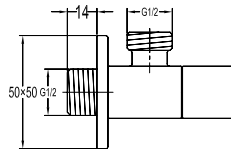

FCP 2277

Serena 1/2" triangle valve

- brass
- chrome