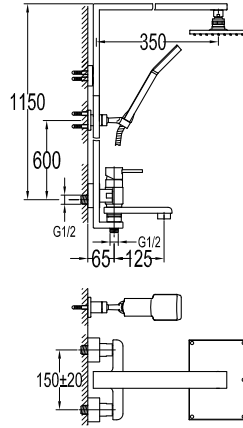

FCP 9203

Cedro single lever bath/shower mixer with rainshower

- designed to run 3 outlets, spout as diverter
- brass rainshower, 19.8x14.5cm
- 1-mode handshower
- easy clean shower spray
- brass flexible hose, revolflex 360°, 150cm, 1/2"
- ABS handshower
- swivel bath spout 180°
- overhead shower angle adjustable
- brass
- matte black