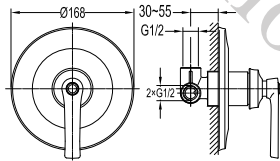

FCP 8321

Liberty single lever concealed 3-way shower/basin mixer without diverter

- designed to run 1 outlet with volume control
- 2 inlets / 1 outlet, 1/2"
- brass
- oil rubbed bronze