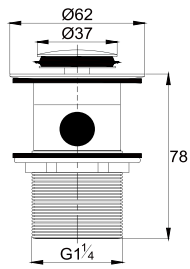

WTP 2201SN

Brass pop-up waste (with overflow)

- brass
- satin nickel