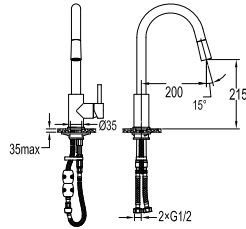

FCP 1853EG

Eolica single lever pillar sink mixer

- swivel spout 360°
- pull-out spray head
- kintted hose, 60cm, 1/2"
- brass
- everose gold