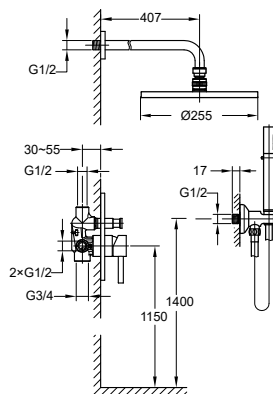

Download from mepbali.net

FCP 1827T

Eolica single lever concealed shower mixer with rainshower and handshower

- designed to run 2 outlets
- 2 inlets 1/2", 2 outlets 1/2"
- air-injection shower technology
- brass rainshower, Ø25.5cm
- easy clean shower spray
- 2-mode brass handshower
- PVC flexible hose, revolflex 360°, 150cm, 1/2"
- overhead shower angle adjustable
- brass
- titanium grey