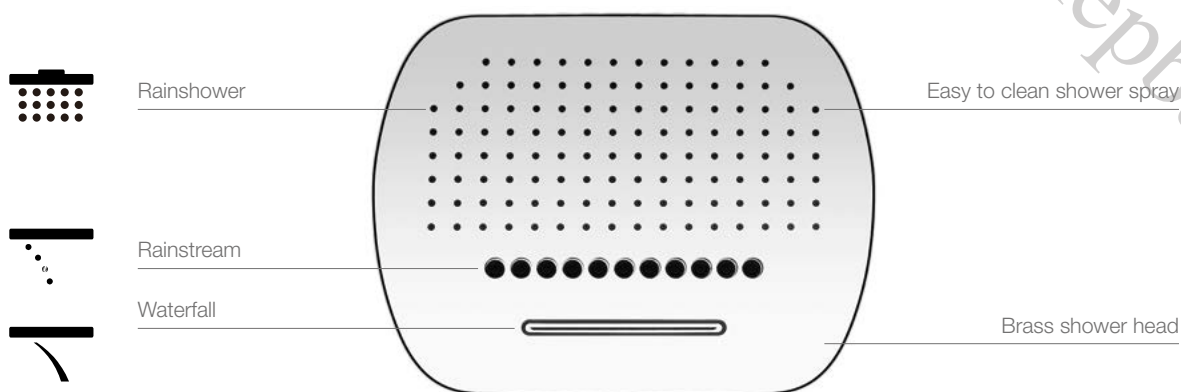

ATLANTA
DIAMOND CHROME
Series

Download from, mepbali.net

Download from, mepbali.net

PRO-CLICK® SHOWER SYSTEM

ENJOY SHOWER THROUGH MULTIPLE WAYS

Whether you like a through Air-Injection shower, a brand new rainstream massage, or a natural waterfall, all can be easily achieved through the Pro-Click® push button. Moreover, three outlets can be operated simultaneously.

Waterfall

Plentiful water flows off weariness after a long day. Widened outlet offers a natural shower experience.

Rainstream

Brand new rainstream is powered by German water-saving aerator technology. It has eleven outlets skin to rain drops falling from tile roof.