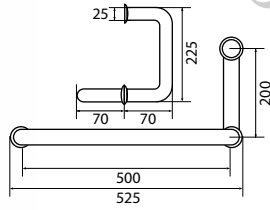

Shower Handle

SHP 2201

Shower handle

- stainless steel SUS 304
- polished stainless steel