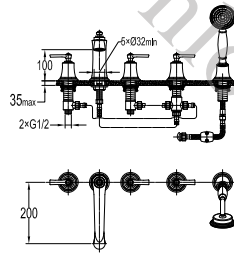

Liberty Oil Rubbed Bronze

FCP 8306

Liberty 5-hole bath/shower mixer deck-mounted

- 1-mode brass handshower
- easy clean shower spray
- brass flexible hose, revolflex 360°, 180cm
- brass handshower
- brass
- oil rubbed bronze