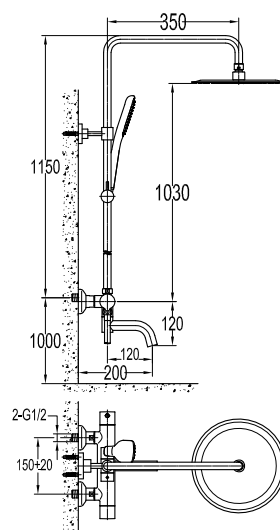

FCP 1808

Eolica thermostatic concealed shower mixer

- thermostatic cartridge, anti-scald 38°C safety stop
- ABS Air-Injection shower head, Ø22.5cm
- Air-Injection shower technology
- height adjustable handshower holder
- 5-mode ABS handshower
- PVC flexible hose, revolflex 360°, 150cm, 1/2"
- easy clean shower spray
- chrome