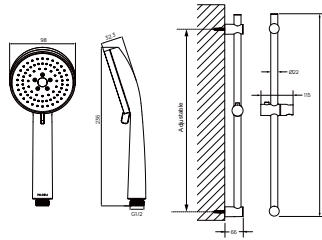

SSP 1108GM

Shower set with slide rail 3-jets round

- 3-mode handshower
- easy clean shower spray
- PVC flexible hose, revolflex 360°, 150cm, 1/2"
- ABS handshower
- height adjustable handshower holder
- SUS 304 + ABS
- satin gunmetal