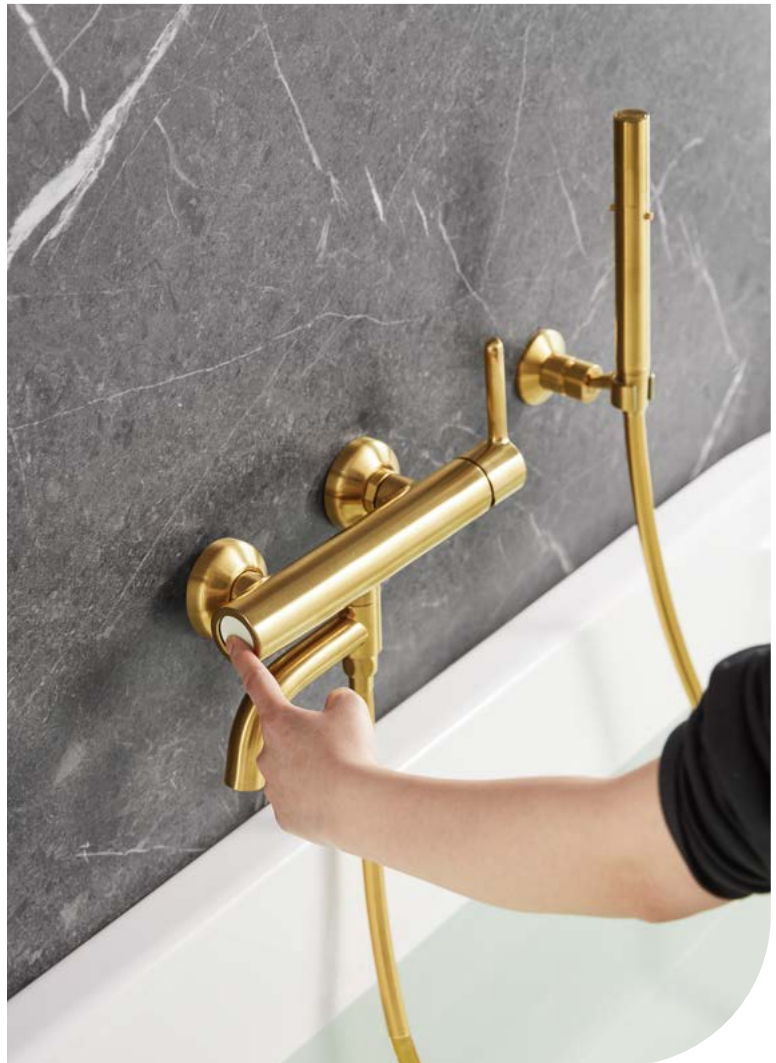

PRO-CLICK®
TECHNOLOGY
CLICK AND
ENJOY