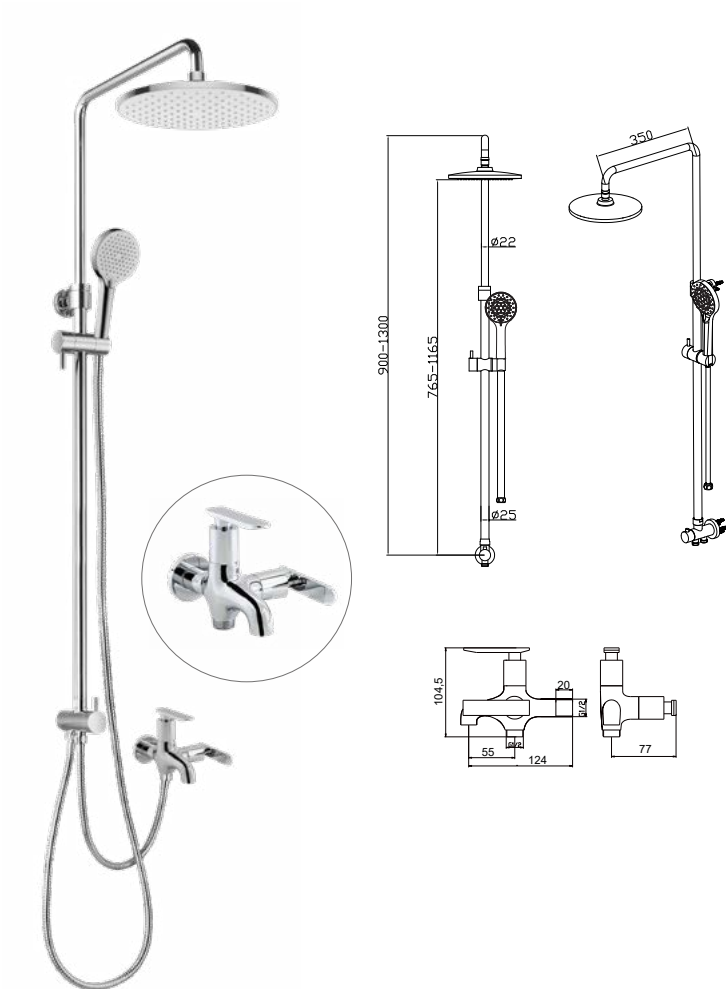

SCP 1809 + FCP 1676

Shower column set with flexible hose connector

- designed to run 2 outlets
- for shower hose with a 1/2" connection
- ABS rainshower, Ø22.5cm
- 5-mode handshower
- easy clean shower spray
- PVC flexible hose, revolflex 360°, 150cm, 1/2"
- ABS handshower
- shower pipe height adjustable
- overhead shower angle adjustable
- brass
- chrome