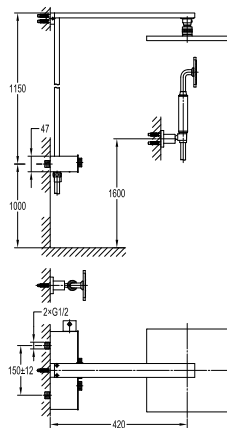

FCP 3507

Dalfon thermostatic bath/shower mixer with Pro-Click-3 and adjustable flow buttons

- thermostatic cartridge, anti-scald 38°C safety stop
- brass shower head 25x25cm
- 1-function pressurized brass handshower
- PVC flexible hose, revolflex 360°, 150cm, 1/2"
- design to run 3 outlets with Pro-Click
- Pro-Click and adjustable flow
- air-injection shower technology
- easy clean shower spray
- brass
- chrome