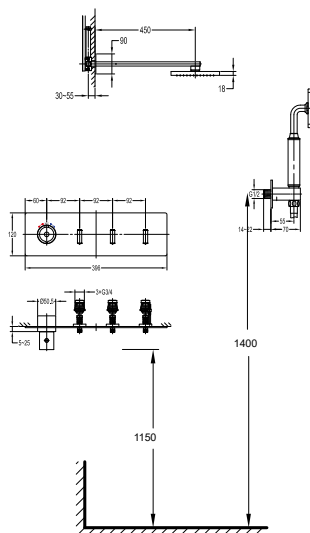

FCP 8529

Dalfon thermostatic concealed shower mixer 3 Pro-Slide with rainshower

- thermostatic cartridge, anti-scald 38°C safety stop
- 2-function rainshower with rain stream
- brass shower head 31.2x21.8x1.8cm
- 1-function pressurized brass handshower
- PVC flexible hose, revolflex 360°, 150cm, 1/2"
- 2 inlets 3/4", 3 outlets 1/2" with Pro-Slide
- Pro-Slide button
- air-injection shower technology
- easy clean shower spray
- brass
- titanium grey