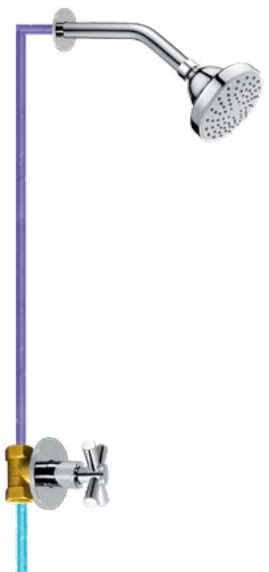

SSP 3101 + FCP 6379

4" rainshower set with arm round wall-mounted

- 1-mode rainshower
- 1/2" connection
- ABS rainshower, Ø10.1cm
- easy clean shower spray
- brass
- chrome