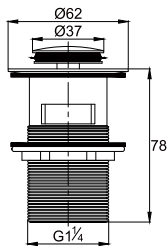

WTP 2201

Brass pop-up waste (with overflow)

- brass
- chrome