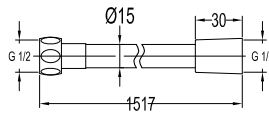

FLP 7202

PVC flexible hose

- 1/2" connection
- length: 150cm
- PVC
- revolflex 360°
- luxury gold