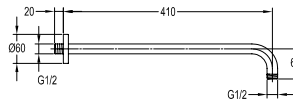

1. **Shower arm wall-mounted**
2. 1/2" connection
   - brass
   - chrome

SAP 1102