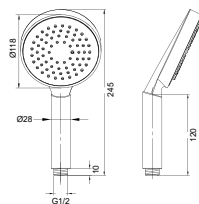

- easy clean shower spray
- brass
- luxury gold

HSP 1102

Brass handshower

- 1-mode handshower
- brass
- chrome

Handshower

HSP 1104

ABS handshower

- 1-mode handshower
- easy clean shower spray
- ABS
- chrome