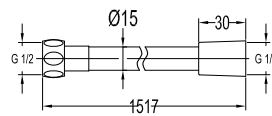

- 2-mode brass handshower
- brass
- matte black

HHP 9301

Handshower holder

- universal coupling
- brass
- matte black

FLP 9202

PVC flexible hose

- 1/2" connection
- length: 150cm
- PVC
- revolflex 360°
- matte black