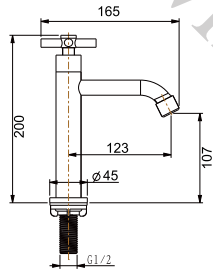

Jupiter

FCP 6381

Jupiter 1/2" single lever basin pillar tap
· brass
· chrome