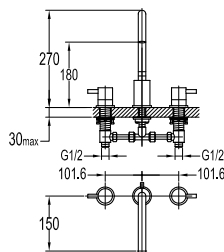

FCP 1836E

Eolica two-handle 8" basin mixer

- brass
- everose gold