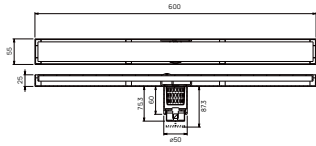

Matte Black

FDP 5206MB

Floor drain linear 600x55mm

- tile insert reversible
- flood resistant
- anti odour
- anti rat and roach
- pipe size: minimum 2"
- SUS 304
- matte black