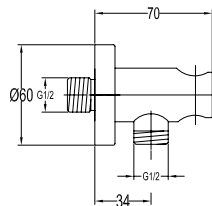

HHP 1205TG

Handshower holder

- universal coupling
- brass
- titanium grey

HHP 1206

Brass handshower holder

- universal coupling
- brass
- chrome

HHP 1101

Shower outlet elbow with handshower holder