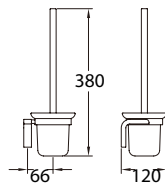

BAP 9113

Nancy brass toilet brush & holder

- brass
- matte black