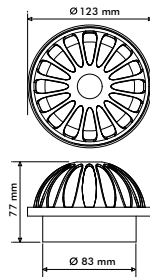

RDP 1203

1. **Roof drain**
2. pipe size: 3" - 4"
   - brass
   - chrome