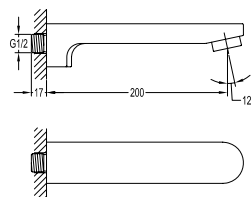

Bath or basin spout

- 1/2" connection
- brass
- luxury gold

SPP 1101

Bath or basin spout

- 1/2" connection
- brass
- chrome

SPP 1103

Bath or basin spout

- 1/2" connection
- brass
- chrome