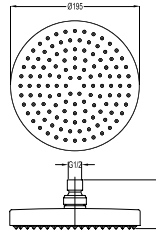

RSP 1111

8" Brass rainshower

- 1/2" connection
- brass rainshower, Ø19.5cm
- easy clean shower spray
- brass
- chrome