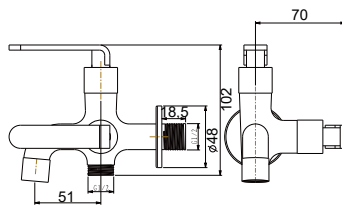

FCP 6272

Neptune 1/2" long wall tap
 · brass
 · chrome

FCP 6273

Neptune 1/2" short wall tap with hose coupling and screw collar
 · brass
 · chrome

FCP 6276

Neptune 1/2" two-way tap
 · brass
 · chrome

FCP 6266