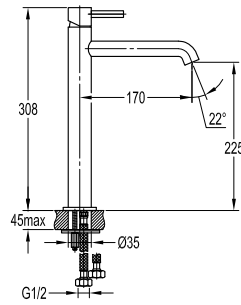

Download from, mepbali.net

FCP 1843RB

Eolica single lever monobloc basin mixer

- knitted hoses, 40cm, 1/2"
- brass
- red bronze