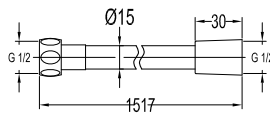

FLP 8202

PVC flexible hose

- 1/2" connection
- length: 150cm
- PVC
- revolflex 360°
- oil rubbed bronze