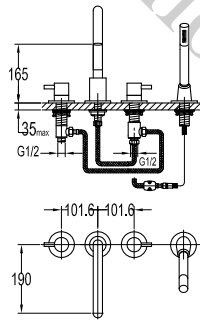

FCP 1816S

Eolica 4-hole bath/shower mixer deck-mounted

- 1-mode brass handshower
- easy clean shower spray
- brass flexible hose, revolflex 360°, 180cm
- brass handshower
- brass
- satin gold