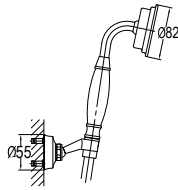

Shower Set

HSP 8111 + HHP 8202 + FLP 8202

Shower set with holder

- 1-mode handshower
- PVC flexible hose, revolflex 360°, 150cm, 1/2"
- brass handshower
- universal angle-adjustable brass shower holder
- oil rubbed bronze