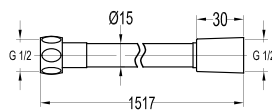

FLP 1302

Silverlux flexible hose

- 1/2" connection
- length: 150cm
- PVC
- revolflex 360°
- chrome