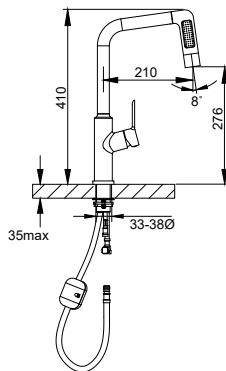

FCP 2653MW

Alto single lever sink mixer with pull-out spray head 5-mode

- swivel spout 360°
- 5 spray-mode
- pull-out spray head
- powerABS spray head
- kintted hose, 60cm, 1/2"
- stainless SUS 304
- matte white