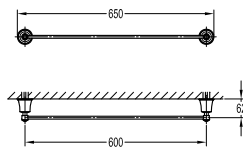

Liberty brass towel shelf 600mm

- brass
- luxury gold

BAP 7405

Liberty brass towel shelf 600mm

- brass
- luxury gold

BAP 7403

Liberty brass double towel bar 600mm

- brass
- luxury gold