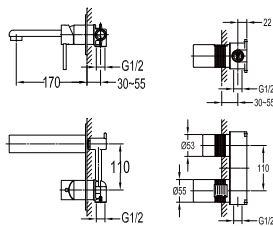

Cedro single lever monobloc basin mixer

- knitted hoses, 40cm, 1/2"
- brass
- chrome

FCP 1236

Cedro two-handle 8" basin mixer

- brass
- chrome

FCP 1235

Cedro single lever concealed basin mixer

- solid brass construction
- brass
- chrome