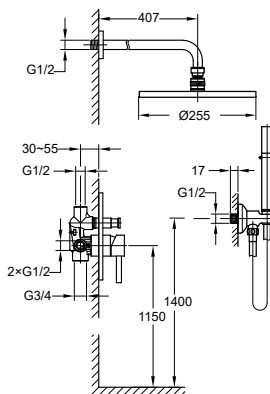

Download from mepbali.net

FCP 1827M

Eolica single lever concealed shower mixer with rainshower and handshower

- designed to run 2 outlets
- 2 inlets 1/2", 2 outlets 1/2"
- air-injection shower technology
- brass rainshower, Ø25.5cm
- easy clean shower spray
- 2-mode brass handshower
- PVC flexible hose, revolflex 360°, 150cm, 1/2"
- overhead shower angle adjustable
- brass
- matte black