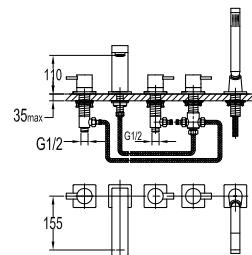

FCP 1506

Ibisco 5-hole bath/shower mixer deck-mounted

- 1-mode brass handshower
- brass flexible hose, 180cm
- brass handshower
- brass
- chrome