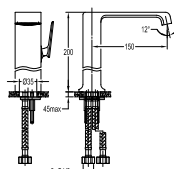

- knitted hoses, 40cm, 1/2"
- brass
- titanium grey

FCP 8532

Dalfon single lever monobloc basin mixer

- knitted hoses, 40cm, 1/2"
- brass
- titanium grey

FCP 8535

Dalfon single lever concealed basin mixer

- solid brass construction
- brass
- titanium grey