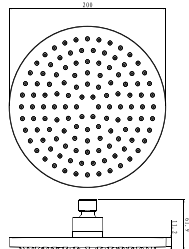

RSP 1132

8" rainshower round

- 1/2" connection
- ABS rainshower, Ø20cm
- easy clean shower spray
- ABS
- chrome