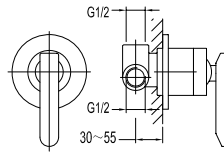

FCP 1621

Bristol single lever concealed 3-way shower/basin mixer without diverter

- designed to run 1 outlet with volume control
- 2 inlets / 1 outlet, 1/2"
- brass
- chrome