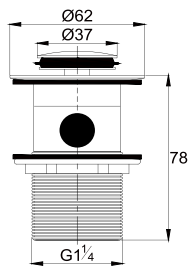

WTP 8501

Brass pop-up waste (with overflow)

- brass
- titanium grey