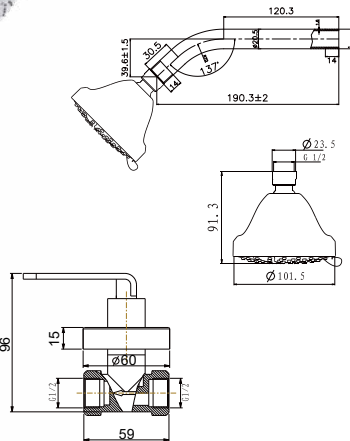

SSP 3301 + FCP 6279

4" rainshower set with arm 3-jets round wall-mounted

- 3-mode rainshower
- 1/2" connection
- ABS rainshower, Ø10.15cm
- easy clean shower spray
- brass
- chrome