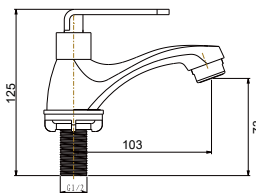

FCP 6284

Neptune 1/2" single lever basin pillar tap
· brass
· chrome