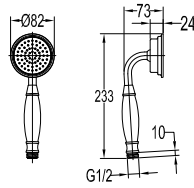

HSP 8111

Brass handshower

- easy clean shower spray
- brass
- oil rubbed bronze