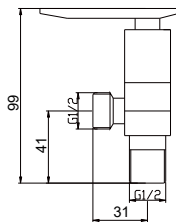

FCP 1677

Bristol 1/2" triangle valve

- brass
- chrome