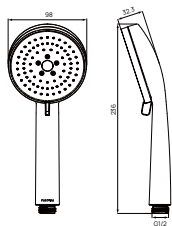

SSP 2309MB

Shower set with holder 3-jets round

- 3-mode handshower
- easy clean shower spray
- Air-Injection shower technology
- PVC flexible hose, revolflex 360°, 150cm, 1/2"
- ABS handshower
- universal rotating ABS shower holder
- matte black