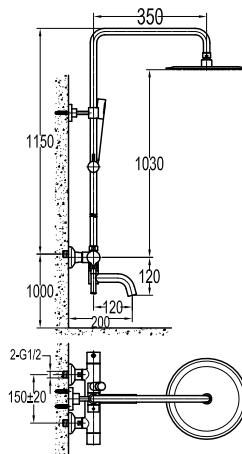

FCP 7608

1. **Callista thermostatic bath/shower mixer with rainshower**
2. thermostatic cartridge, anti-scald 38°C safety stop
   - brass Air-Injection shower head, Ø18.7cm
   - Air-Injection shower technology
   - height adjustable handshower holder
   - 1-mode handshower
   - easy clean shower spray
   - PVC flexible hose, revolflex 360°, 150cm, 1/2"
   - brass
   - everose gold