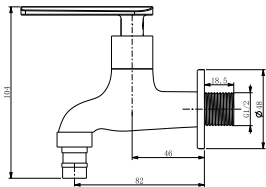

FCP 9673

Olivia 1/2" short wall tap with hose coupling and screw collar

- brass
- matte black