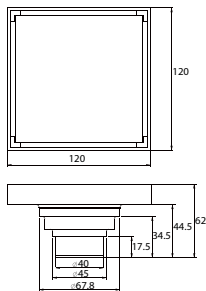

FDP 9102

Floor drain

- tile insert reversible
- flood resistant
- anti odour
- anti rat and roach
- pipe size: 1½" - 4"
- brass
- matte black