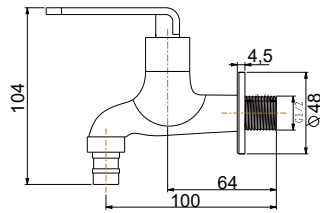

FCP 6273

Neptune 1/2" short wall tap with hose coupling and screw collar
· brass
· chrome