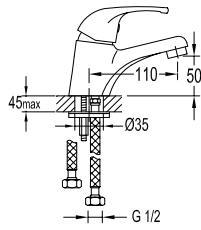

FCP 2331

Appolo single lever monobloc basin mixer

- knitted hoses, 40cm, 1/2"
- brass
- chrome