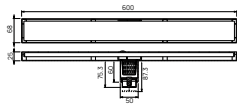

Floor Drain

FDP 5106

Floor drain linear 60cm

- tile insert reversible
- flood resistant
- anti odour
- anti rat and roach
- pipe size: minimum 2"
- SUS 304
- satin durashield