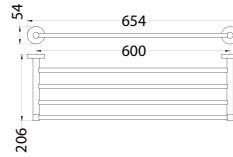

BAP 2105

Dakota towel shelf 600mm

- brass + SUS 304
- chrome