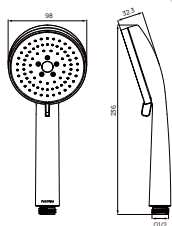

Shower Set

SSP 2309CP

Shower set with holder 3-jets round

- 3-mode handshower
- easy clean shower spray
- Air-Injection shower technology
- PVC flexible hose, revolflex 360°, 150cm, 1/2"
- ABS handshower
- universal rotating ABS shower holder
- chrome