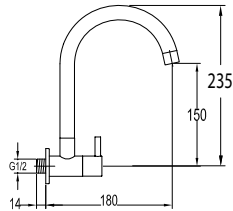

Eolica 1/2" pillar sink tap

- brass
- satin gold

FCP 7862

Eolica 1/2" wall sink tap

- brass
- satin gold

FCP 9261

Eolica 1/2" pillar sink tap

- brass
- matte black