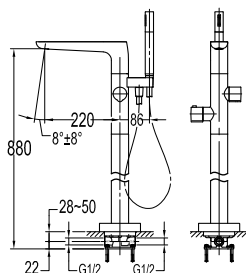

FCP 7605

Callista thermostatic bath/shower mixer floor-mounted

- thermostatic cartridge, anti-scald 38°C safety stop
- 1-mode handshower
- easy clean shower spray
- PVC flexible hose, revolflex 360°, 150cm, 1/2"
- brass handshower
- pedestal with turnable adjustment
- brass
- everose gold