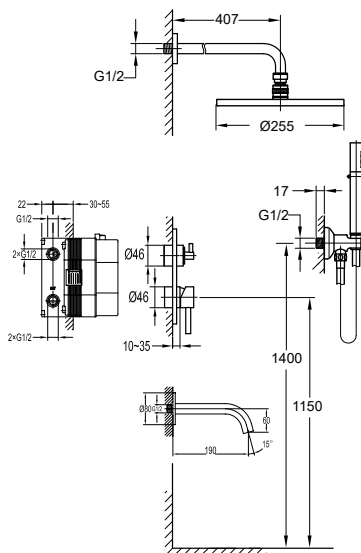

FCP 1829M

Eolica single lever concealed shower mixer with spout, rainshower and handshower

- designed to run 3 outlets
- 2 inlets 1/2", 3 outlets 1/2"
- air-injection shower technology
- brass rainshower, Ø25.5cm
- easy clean shower spray
- 2-mode brass handshower
- brass spout, 1/2" connection
- PVC flexible hose, revolflex 360°, 150cm, 1/2"
- overhead shower angle adjustable
- brass
- matte black

SAP 9337

Shower arm ceiling-mounted

- 1/2" connection
- brass
- matte black

HHP 9301

Brass handshower holder

- universal coupling
- angle-adjustable
- brass
- matte black