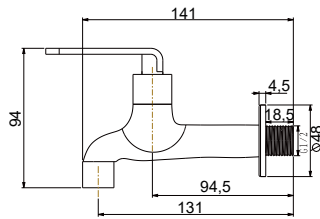

FCP 6272

Neptune 1/2" long wall tap
 · brass
 · chrome

FCP 6273

Neptune 1/2" short wall tap with hose coupling and screw collar
 · brass
 · chrome

FCP 6276

Neptune 1/2" two-way tap
 · brass
 · chrome

FCP 6266