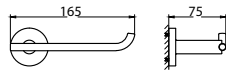

BAP 2215SN

Eolica brass toilet roll holder

- brass
- satin nickel