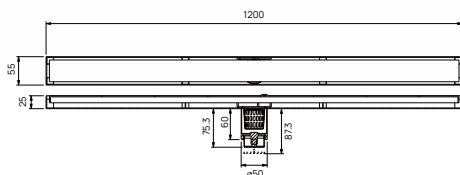

FDP 5212MB

Floor drain linear 1200x55mm

- tile insert reversible
- flood resistant
- anti odour
- anti rat and roach
- pipe size: minimum 2"
- SUS 304
- matte black