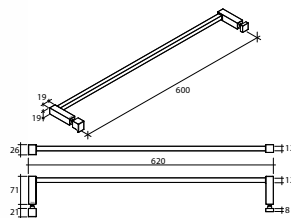

SHP 1103

Shower handle 4060-SQ 60MM

- brass
- matte black