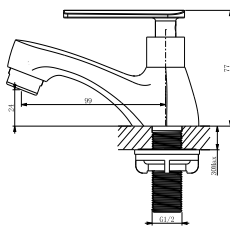

FCP 9684

Olivia 1/2" single lever basin pillar tap

- brass
- matte black