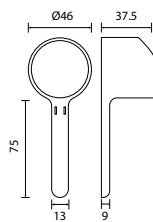

HDP 9304

Handle Aleena series XL

- compatible with FCP 9327
- brass
- matte black