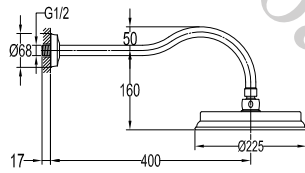

RSP 8131 + SAP 8111

Shower arm and rainshower wall-mounted

- 1/2" connection
- brass rainshower, Ø22.5cm
- easy clean shower spray
- overhead shower angle adjustable
- brass
- oil rubbed bronze