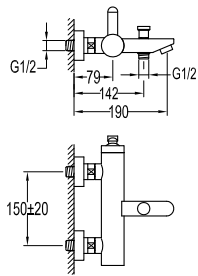

FCP 1602

Bristol single lever bath/shower mixer

- designed to run 2 outlets
- for shower hose with a 1/2" connection
- brass
- chrome