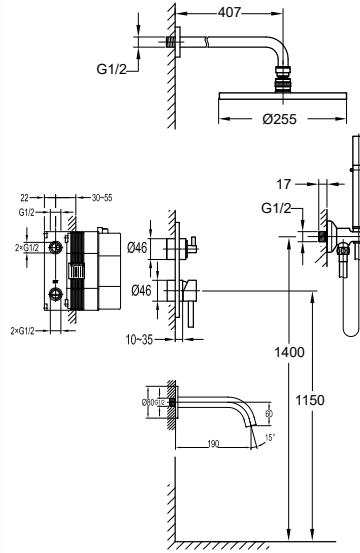

FCP 1829E

Eolica single lever concealed shower mixer with spout, rainshower and handshower

- designed to run 3 outlets
- 2 inlets 1/2", 3 outlets 1/2"
- air-injection shower technology
- brass rainshower, Ø25.5cm
- easy clean shower spray
- 2-mode brass handshower
- brass spout, 1/2" connection
- PVC flexible hose, revolflex 360°, 150cm, 1/2"
- overhead shower angle adjustable
- brass
- everose gold