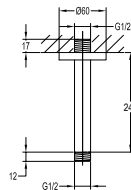

Shower arm ceiling-mounted

- 1/2" connection
- brass
- matte black

SAP 1201

Shower arm ceiling-mounted

- 1/2" connection
- brass
- chrome

SAP 1201T

Shower arm ceiling-mounted

- 1/2" connection
- brass
- titanium grey