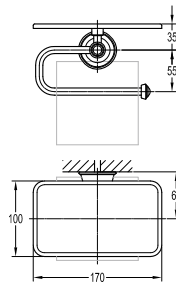

BAP 7422

Liberty brass toilet roll holder

- brass
- luxury gold