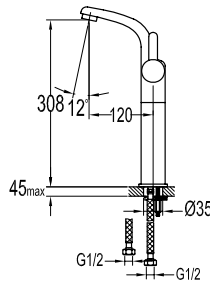

FCP 9233

Cedro single lever monobloc basin mixer

- knitted hoses, 40cm, 1/2"
- brass
- matte black