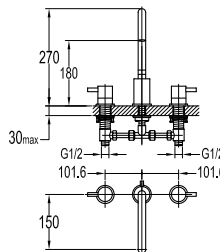

FCP 1836

Eolica two-handle 8" basin mixer

- brass
- chrome