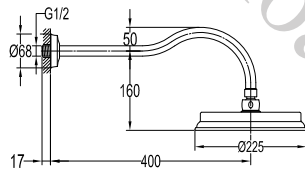

RSP 7131 + SAP 7111

Shower arm and rainshower wall-mounted

- 1/2" connection
- brass rainshower, Ø 2.5cm
- easy clean shower spray
- overhead shower angle adjustable
- brass
- luxury gold