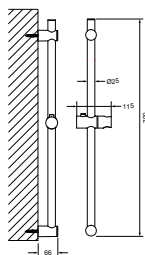

SSP 1107B

Shower set with slide rail 4-jets round

- 4-mode handshower
- easy clean shower spray
- PVC flexible hose, revolflex 360°, 150cm, 1/2"
- ABS handshower
- height adjustable handshower holder
- SUS 304 + ABS
- matte black