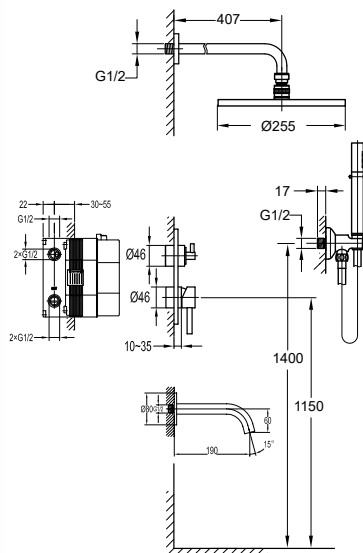

FCP 1829T

Eolica single lever concealed shower mixer with spout, rainshower and handshower

- designed to run 3 outlets
- 2 inlets 1/2", 3 outlets 1/2"
- air-injection shower technology
- brass rainshower, Ø25.5cm
- easy clean shower spray
- 2-mode brass handshower
- brass spout, 1/2" connection
- PVC flexible hose, revoflex 360°, 150cm, 1/2"
- overhead shower angle adjustable
- brass
- titanium grey