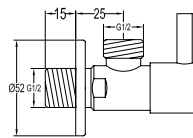

- brass
- chrome

TJP 9101

T-joint connector 1/2"X1/2"X1/2"

- brass
- matte black

FCP 2277

Serena 1/2" triangle valve

- brass
- chrome

FCP 1877