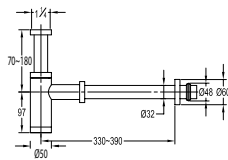

BTP 8301

Brass basin bottle-trap (with pop-up pipe)
with checkout

- brass
- oil rubbed bronze