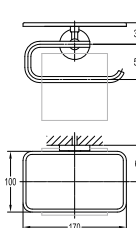

BAP 7822

Aleena brass toilet roll holder

- brass
- satin gold