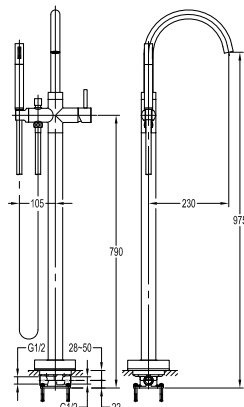

Download from, mepbali.net

FCP 1805M

Eolica single lever bath/shower mixer floor-mounted

- 2-mode handshower
- easy clean shower spray
- PVC flexible hose, revolflex 360°, 150cm, 1/2"
- brass handshower
- pedestal with turnable adjustment
- brass
- matte black