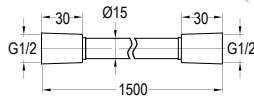

Flexible Hose

FLP 8502

PVC flexible hose

- 1/2" connection
- length: 150cm
- PVC
- revolflex 360°
- titanium grey