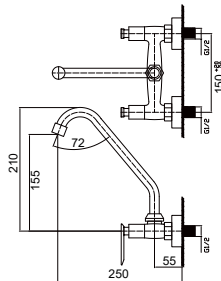

Bristol 1/2" single lever basin pillar tap

- brass
- chrome

FCP 1683

Bristol 1/2" single lever basin pillar tap

- brass
- chrome

FCP 1665

Bristol 1/2" two handle wall sink mixer

- brass
- chrome