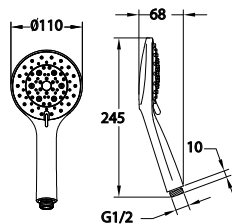

FLP 1302

Silverlux flexible hose

- 1/2" connection
- length: 150cm
- PVC
- revolflex 360°
- chrome

HSP 1502

ABS handshower 5-spray

- 5-mode handshower
- easy clean shower spray
- ABS
- chrome

APPOLO

DIAMOND CHROME