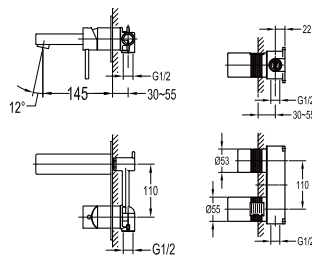

FCP 1535

Ibisco single lever concealed basin mixer

- solid brass construction
- brass
- chrome