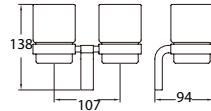

BAP 9111

Nancy brass tumbler holder with glasses

- brass
- matte black