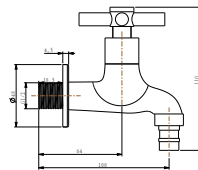

FCP 6373

Jupiter 1/2" short wall tap with hose coupling and screw collar

- brass
- chrome