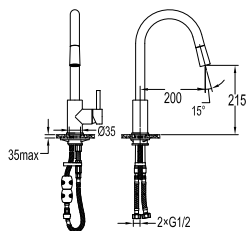

FCP 1853FG

Eolica single lever pillar sink mixer

- swivel spout 360°
- pull-out spray head
- knitted hose, 60cm, 1/2"
- brass
- french gold