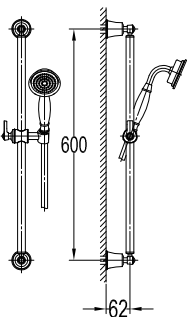

HSP 7111 + SLP 7501 + FLP 7202

Shower set with slide rail

- 1-mode handshower
- easy clean shower spray
- PVC flexible hose, revolflex 360°, 150cm, 1/2"
- brass handshower
- height adjustable handshower holder
- brass
- luxury gold