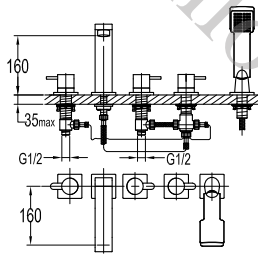

FCP 1206

Cedro 5-hole bath/shower mixer deck-mounted

- 1-mode handshower
- easy clean shower spray
- brass flexible hose, revolflex 360°, 180cm
- ABS handshower
- brass
- chrome