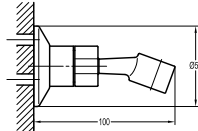

HHP 9301

Brass handshower holder

- universal coupling
- angle-adjustable
- brass
- matte black