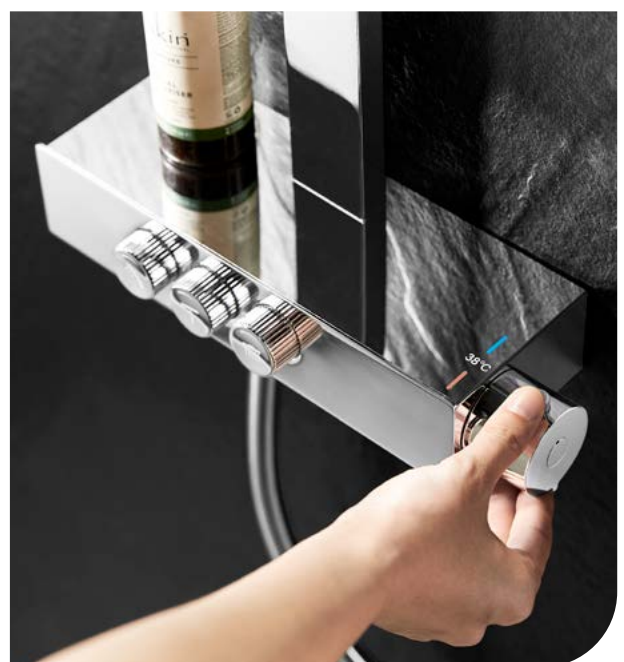

Download from, mepbali.net

Download from meppali.net

The slim design element of Dalfon shower column is infused with Pro-Click® flow control technology and an Air-Injection shower, bringing more shower pleasure with simplicity. Integrated metallic shower tray, the shower body features intuitive operation by the Pro-Click® push button with adjustable flow. Each water flow can be controlled independently.