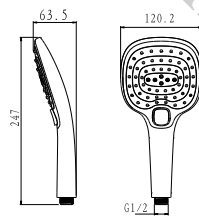

Shower Set

SSP 2304

Shower set with holder 3-jets easyclick square

- 3-mode handshower
- easy clean shower spray
- SUS 304 flexible hose, revolflex 360°, 150cm, 1/2"
- ABS handshower
- universal rotating ABS shower holder
- chrome