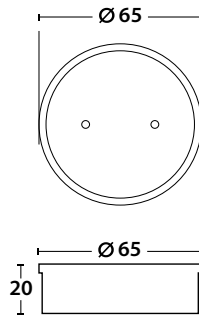

Clean Out

COP 1101

1. **Clean Out**
2. pipe size: 2"
   - brass
   - chrome