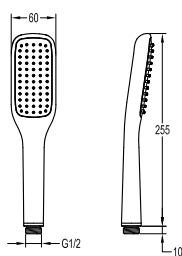

- easy clean shower spray
- brass
- luxury gold

HSP 1102

Brass handshower

- 1-mode handshower
- brass
- chrome

Handshower

HSP 1104

ABS handshower

- 1-mode handshower
- easy clean shower spray
- ABS
- chrome