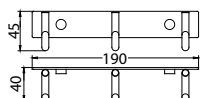

BAP 3303

Destello robe hook 3
· SUS 304
· bss