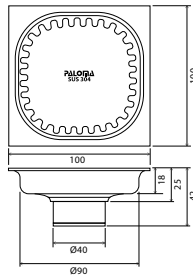

FDP 3202

Floor drain

- flood resistant
- anti odour
- anti rat and roach
- anti clog integrated strainer
- pipe size: 1½" - 3½"
- brass valve
- SUS 304
- satin stainless steel