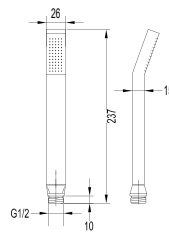

- easy clean shower spray
- brass
- luxury gold

HSP 1102

Brass handshower

- 1-mode handshower
- brass
- chrome

Handshower

HSP 1104

ABS handshower

- 1-mode handshower
- easy clean shower spray
- ABS
- chrome