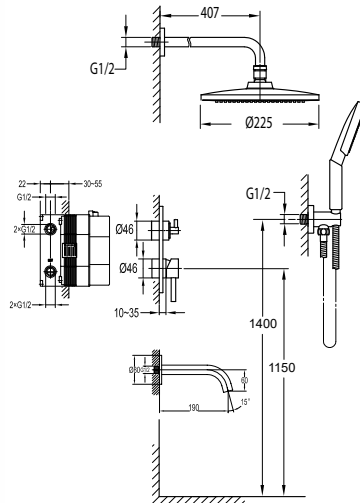

FCP 1829

Eolica single lever concealed shower mixer with spout, rainshower and handshower

- designed to run 3 outlets
- 2 inlets 1/2", 3 outlets 1/2"
- air-injection shower technology
- ABS rainshower, Ø22.5cm
- easy clean shower spray
- 5-mode ABS handshower
- brass spout, 1/2" connection
- PVC flexible hose, revolflex 360°, 150cm, 1/2"
- overhead shower angle adjustable
- brass
- chrome