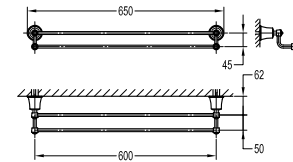

BAP 8407

Liberty brass towel shelf 600mm

- brass
- oil rubbed bronze

BAP 8405

Liberty brass towel shelf 600mm

- brass
- oil rubbed bronze

BAP 8403

Liberty brass double towel bar 600mm