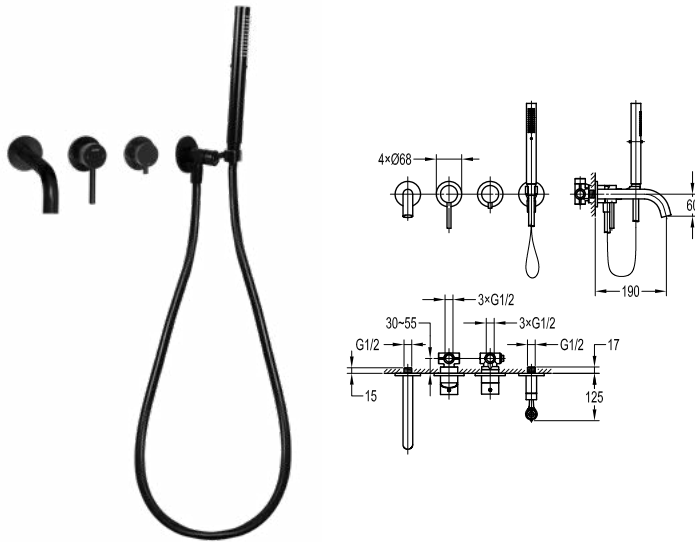

- 1-mode brass handshower
- easy clean shower spray
- brass flexible hose, revolflex 360°, 180cm
- brass handshower
- brass
- matte black

FCP 1806M

Eolica 5-hole bath/shower mixer deck-mounted

- 1-mode brass handshower
- easy clean shower spray
- brass flexible hose, revolflex 360°, 180cm
- brass handshower
- brass
- matte black

FCP 1802MB

Eolica single lever bath/shower mixer

- designed to run 2 outlets, spout as diverter
- for shower hose with a 1/2" connection
- swivel bath spout 180°
- brass
- matte black

HSP 3301MB

Brass handshower 2-spray

- 2-mode handshower
- easy clean shower spray
- brass
- matte black

FCP 1807MB

Eolica single lever concealed shower mixer with spout and handshower

- designed to run 2 outlets
- 2 inlets 1/2", 2 outlets 1/2"
- easy clean shower spray
- 2-mode brass handshower
- brass spout, 1/2" connection
- PVC flexible hose, revolflex 360°, 150cm, 1/2"
- brass
- matte black