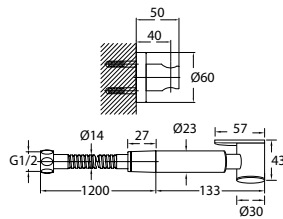

TSP 7601

Brass toilet shower set

- brass shower head, full brass component
- brass flexible hose, revolflex 360°, 120cm, 1/2"
- full brass connector
- brass holder
- everose gold

TSP 8301

Brass toilet shower set