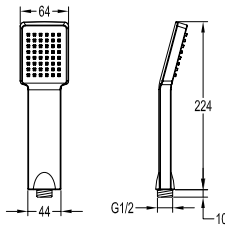

- 4-mode handshower
- easy clean shower spray
- ABS
- chrome

HSP 2601

ABS handshower 6-jet round

- 6-mode handshower
- easy clean shower spray
- ABS
- chrome

Handshower

HSP 1103

ABS handshower

- 1-mode handshower
- easy clean shower spray
- ABS
- chrome