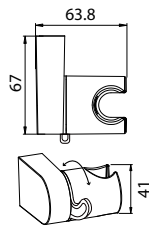

HHP 1303MB

ABS handshower holder

- universal coupling
- brass
- matte black