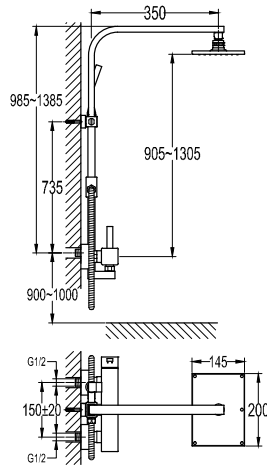

FCP 1513

Ibisco single lever shower mixer with rainshower

- brass rainshower, 19.8x14.5cm
- 1-mode handshower
- easy clean shower spray
- PVC flexible hose, revolflex 360°, 150cm, 1/2"
- brass handshower
- shower pipe height adjustable
- overhead shower angle adjustable
- brass
- chrome