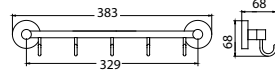

BAP 3205

Ebano robe hook 5
· brass + SUS 304
· chrome