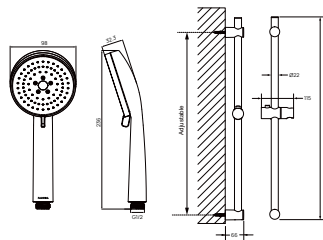

SSP 1108SG

Shower set with slide rail 3-jets round

- 3-mode handshower
- easy clean shower spray
- PVC flexible hose, revolflex 360°, 150cm, 1/2"
- ABS handshower
- height adjustable handshower holder
- SUS 304 + ABS
- satin gold