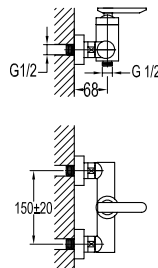

FCP 1611

Bristol single lever shower mixer

- for shower hose with a 1/2" connection
- brass
- chrome