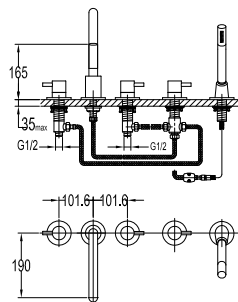

Eolica two-handle 8" basin mixer

- brass
- satin gold

FCP 1816S

Eolica 4-hole bath/shower mixer deck-mounted

- 1-mode brass handshower
- easy clean shower spray
- brass flexible hose, revolflex 360°, 180cm
- brass handshower
- brass
- satin gold