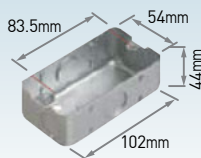

A-type Box Inbow

WVJ4811

A-type Box Inbow, Metal

FULL-COLOR WIDE SERIES
Styleo

FULL-COLOR WIDE SERIES

FLASIMO

MINIMAL ART

A' mode