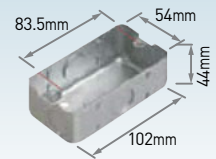

WVJ4811

A-type Box Inbow, Metal

FULL-COLOR WIDE SERIES
Style0

FULL-COLOR WIDE SERIES

FLASIMO

MINIMAL ART

A'mode

FULL-COLOR SERIES

Acrosea