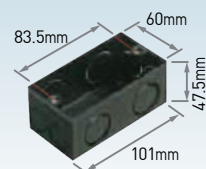

1-Gang Plat Stop Kontak untuk
 WZJ1121H

BOX

WVJ5911KN

A-type Box Inbow

WVJ4811

A-type Box Inbow, Metal

FULL-COLOR WIDE SERIES
Stylee

FULL-COLOR WIDE SERIES