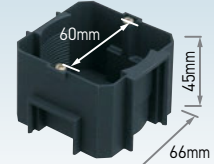

Chime

EGG331

Weatherproof Push Button
for Door Chime
1A 220V~

EBG888

Door Chime
220W~ Two Tone 9.5W, 50Hz
Easy-to-Hear 82 dB Chime

BOX

WEJ5911N

C-Type Box Inbow