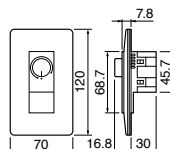

WEHJ6806W

FULL-COLOR

Unit : mm

WNJ5001

WNJ5002

WNJP575152

WNJP575253
WNJP575283

WNJP575213