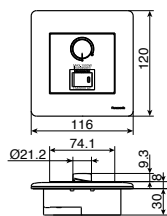

WEHJ6806W

FULL-COLOR

Unit : mm

WNJ5001

WNJ5002

WNJP575152

WNJP575253
WNJP575283

WNJP575213