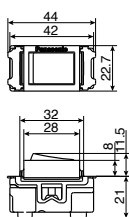

WEHJ6806W

FULL-COLOR

Unit : mm

WNJ5001

WNJ5002

WNJP575152

WNJP575253
WNJP575283

WNJP575213