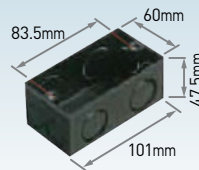

BOX

WVJ5911KN

A-type Box Inbow