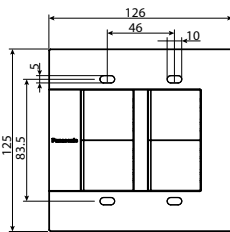

WTEJP54562S