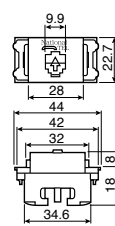

Unit : mm

WZHJ1781W

FULL-COLOR

Unit : mm

WNJP575152

WNTJ15649

HOTEL ACCESSORIES

ALPHA CUBE

FLOOR OUTLET SERIES

PASSIVE INFRARED SENSOR

AUTOMATIC TIME SWITCH