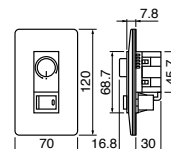

WEHJ6806W

FULL-COLOR

Unit : mm

WNJ5001

WNJ5002

WNJP575152

WNJP575253
WNJP575283

WNJP575213