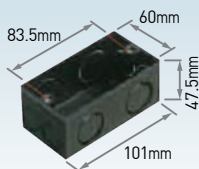

BOX

WVJ5911KN

A-type Box Inbow