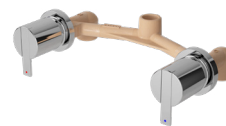

TX 468 SEBR

Rp. 2.800.000

Mixing Valve For Shower