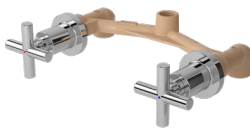

TX 473 SESN

Rp. 6.840.000

Thermostat Bath & Shower Mixer
With Diverter & Stop Valve

Available:
TX 473 SESV1N Rp. 6.840.000
For Fixed Shower Head &
Hand Shower

TX 468 SEL

Rp. 2.800.000

Lever Handle Mixing Valve
For Shower