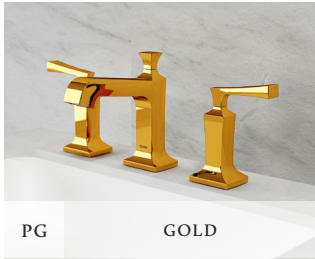

PAINTED FINISH

Painted finish is now available on our Fittings. Available in Black and White, the painted finish offer an ultra-smooth finish that it also durable.

WENZAL

TX 115 LW

Rp. 3.970.000

Single Lever Lavatory Faucet
With 1 1/4" Pop-Up Waste