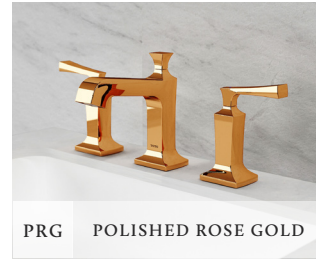

PAINTED FINISH

Painted finish is now available on our Fittings. Available in Black and White, the painted finish offer an ultra-smooth finish that it also durable.

WENZAL

TX 115 LW

Rp. 3.970.000

Single Lever Lavatory Faucet
With 1 1/4" Pop-Up Waste