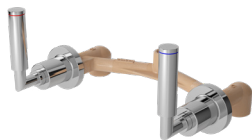

TX 473 SESN

Rp. 6.840.000

Thermostat Bath & Shower Mixer
With Diverter & Stop Valve

Available:
TX 473 SESV1N Rp. 6.840.000
For Fixed Shower Head &
Hand Shower

TX 468 SEL

Rp. 2.800.000

Lever Handle Mixing Valve
For Shower