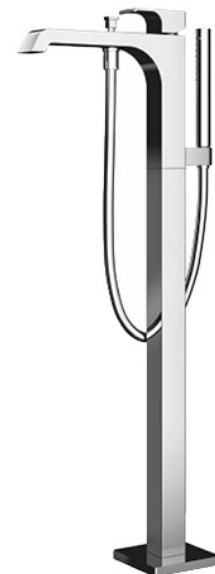

Single Lever Bath & Shower Mixer
(Without Hand Shower Set)

TBG 08202 A

Rp. 23.350.000

Bath & Shower Set (4 Holes)

TBN 01105 B

Rp.7.250.000

Floor Standing Bathtub Filler Base

TBG 08306 AA