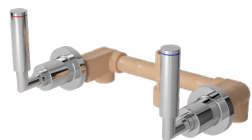

TX 468 SECBR

Rp. 2.800.000

Cross Handle Mixing Valve
For Shower

TX 468 SESBR

Rp. 2.260.000

Mixing Valve For Shower

TX 468 SBEL

Rp. 3.040.000