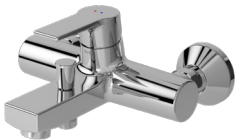

TX 432 SJV1

Rp. 2.800.000

Single Lever Bath & Shower Mixer
Without Hand Shower Set