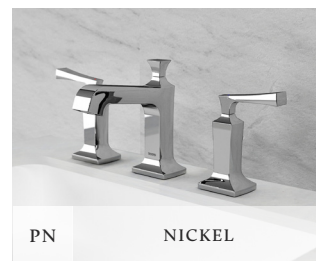

PAINTED FINISH

Painted finish is now available on our Fittings. Available in Black and White, the painted finish offer an ultra-smooth finish that it also durable.

WENZAL

TX 115 LW

Rp. 3.970.000

Single Lever Lavatory Faucet
With 1 1/4" Pop-Up Waste