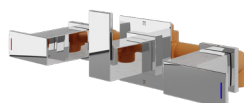

TX 469 MMA

Rp. 5.130.000

Mixing Valve for Bath & Shower
With Diverter