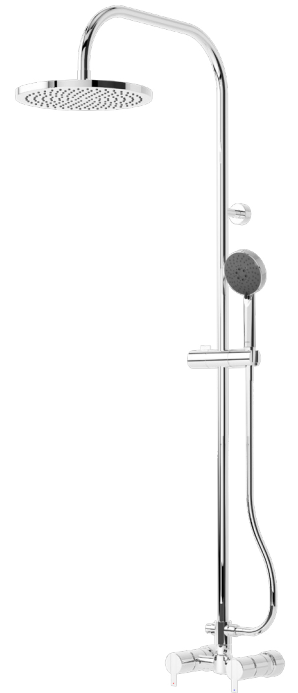

TX 492 SEN

Rp. 8.470.000

Shower Column Set