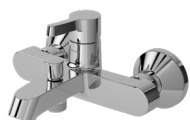

TX 471 SPV1

Rp. 1.870.000

Single Lever Bath & Shower Mixer
Without Hand Shower Set