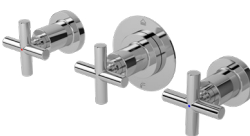

TX 469 SECBR

Rp. 4.740.000

Cross Handle Mixing Valve
For Bath & Shower With Diverter