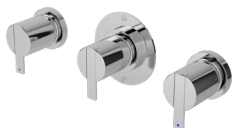

TX 452 SE

Rp. 1.210.000

Stop Valve

TX 468 SEBR

Rp. 2.800.000

Mixing Valve For Shower

TX 469 SEBR

Rp. 4.740.000