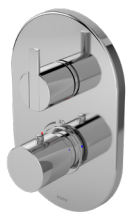

EGO-I

TX 451 SEN

Rp. 5.810.000

Thermostat Bath or Shower Mixer
With Stop Valve