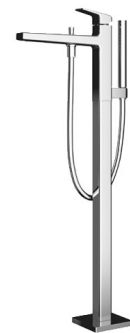

Rp. 1.720.000

Mini Unit

TBN 01105 B

Rp. 7.250.000

Floor Standing Bathtub Filler Base

TBG 10306 AA

Shown : Rp. 32.700.000
with TBN01105B : Rp. 39.950.000

Floor Standing Bath & Shower Set