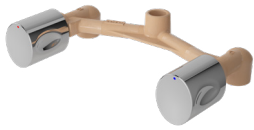

Thermostat Shower Mixer
With Diverter & Stop Valve

LE MUSE

TX 468 SQBR

Rp. 3.130.000

Mixing Valve For Shower

TX 469 SQBR

Rp. 5.160.000

Mixing Valve For Bath & Shower
With Diverter