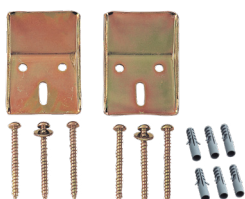

T 9 R

Rp. 79.000

Hangers & Screws