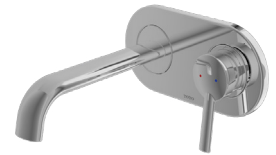

TX 120 LV

Rp. 2.500.000

Single Lever Wall Type
Lavatory Faucet