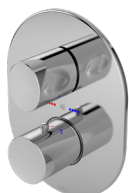

TX 451 SQN

Rp. 7.620.000

Thermostat Bath or Shower Mixer
With Stop Valve