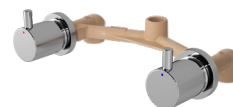

TX 468 SESBR

Rp. 2.260.000

Mixing Valve For Shower