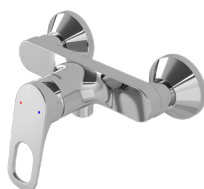

Rp. 7.230.000

3 Way Shower Column Set

TX 471 SRRV1

Rp. 2.340.000

Single Lever Bath & Shower Mixer
Without Hand Shower Set

TX 474 SRRV1

Rp. 1.700.000

Single Lever Shower Mixer
Without Hand Shower Set