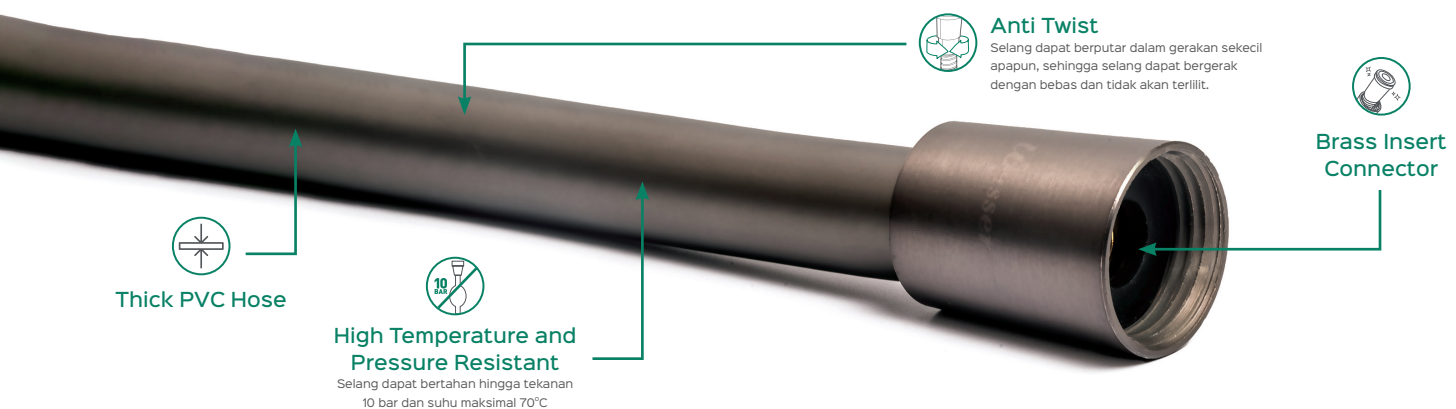

WPFS-150

Stainless Steel Hose
with PVC Coated

- Stainless Steel 304
- Brass Insert Connector
- High Temperature and Pressure Resistant

DPH-150

Durable PVC-Hose

Panjang
150 cm