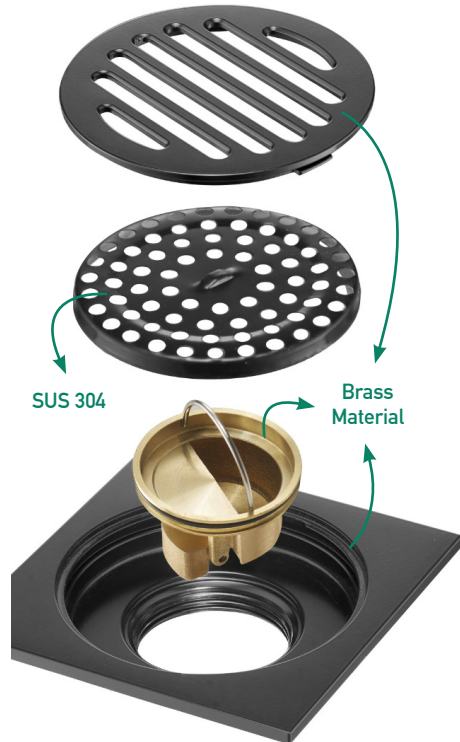

Shower Outlet

BRASS Brass (kuningan) Material

Platinum Chrome Plating

PVD PVD Coating

Black Electrophoresis Coating

WS-9FRL

Jet Shower

-  Pure ABS
-  Pressure Resistant
-  Tough and Durable Hose

BTW-007

Lavatory P-Trap

-  Brass (kuningan) Material
-  Drainage Valve
-  Platinum Chrome Plating

HSA-6432

Square Floor Drain

-  Brass (kuningan) Material
-  Automatic Open-Close Drain Mechanism
-  Anti Serangga dan Bau

-  Platinum Chrome Plating

-  PVD Coating

-  Matte Black Electrophoresis