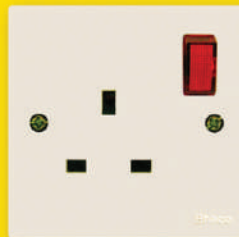

**ARTICLE 13830 10A 250V~**  
Three Way Adapter Plug With Earth  
Color : White

**NEW PRODUCT**  
**ART. 13840 10A 250V~**  
Four way adapter plug with earth  
Color : White

**ARTICLE 13311 10A 250V~**  
Plug switch with indicator lamp  
Color : White - dark grey

**ARTICLE 844 6A 250V~**  
Conversion Plug  
Color : Black

**ARTICLE 344 LN 2,5A 250V~**  
Two Pole Plug  
Color : Black

**ARTICLE 334 LN 6A 250V~**  
Plug Coupler  
Color : Black

**ARTICLE 1210 300W 250V~  
Ceiling Lamp Holder  
Color : Cream**

**ARTICLE 1211 300W 250V~  
Ceiling Lamp Holder  
Color : Cream**

**ARTICLE 1212 300W 250V~  
Ceiling Lamp Holder  
Color : Cream & White**

**ARTICLE 210 L 300W 250V~  
Ceiling Lamp Holder  
Color : Black**

**ARTICLE 216 L 300W 250V~  
Pendant Lamp Holder  
Color : Black**

**ARTICLE 226 6A 250V~  
Lamp Holder With Twin Socket  
Color : Black**

**ARTICLE 7110 13A 250V~  
BSI Plug  
Color : Cream White**

**ARTICLE 2301 13A 250V~  
BSI Standard Socket Outlet  
With Switch, Indicator Lamp and  
Child Protection for Flush Mounting  
Color : Cream**