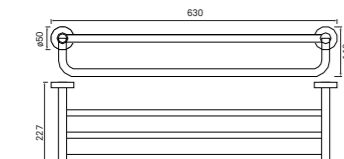

ST-82010  
Single Towel Bar

- Platinum Chrome
- Satin Grey
- Midnight Black

TH-82012  
Towel Bar with Rack

- Platinum Chrome
- Satin Grey
- Midnight Black

TP-82018  
Toilet Paper Holder

- Platinum Chrome
- Satin Grey
- Midnight Black