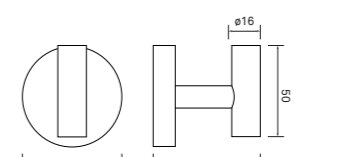

- Platinum Chrome
- Satin Grey
- Midnight Black

RH-82301-2
Robe Hook