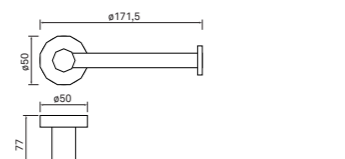

ST-82010  
Single Towel Bar

- Platinum Chrome
- Satin Grey
- Midnight Black

TH-82012  
Towel Bar with Rack

- Platinum Chrome
- Satin Grey
- Midnight Black

TP-82018  
Toilet Paper Holder

- Platinum Chrome
- Satin Grey
- Midnight Black