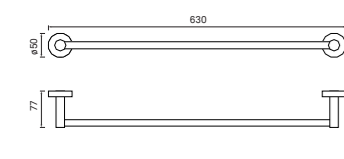

- Platinum Chrome
- Satin Grey
- Midnight Black

TH-82012
Towel Bar with Rack