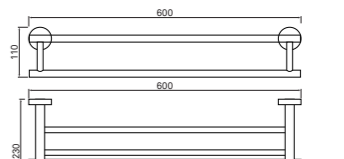

- Platinum Chrome
- Satin Grey
- Midnight Black

TP-82318
Towel Paper Holder