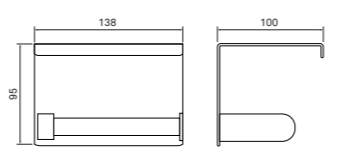

- Platinum Chrome
- Satin Grey
- Midnight Black

TR-82017
Towel Ring