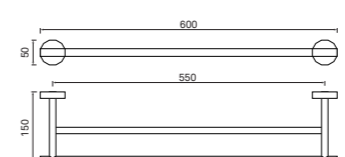

- Platinum Chrome
- Satin Grey
- Midnight Black

RH-82301
Robe Hook