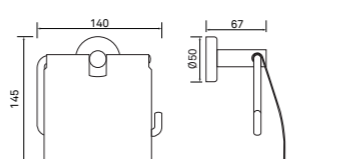

- Platinum Chrome
- Satin Grey
- Midnight Black

TP-82028
Toilet Paper Holder with Rack