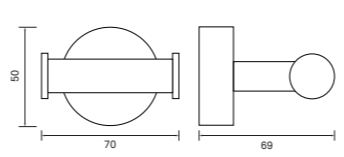

ST-82010  
Single Towel Bar

- Platinum Chrome
- Satin Grey
- Midnight Black

TH-82012  
Towel Bar with Rack

- Platinum Chrome
- Satin Grey
- Midnight Black

TP-82018  
Toilet Paper Holder

- Platinum Chrome
- Satin Grey
- Midnight Black