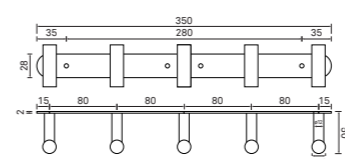

- Platinum Chrome
- Satin Grey
- Midnight Black

ST-82310
Single Towel Bar