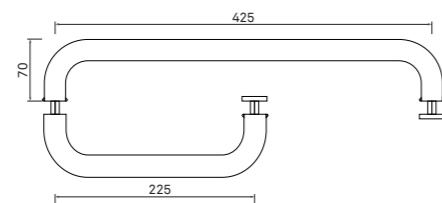

GDHB-2545

Glass Door handle Bar

- Platinum Chrome
- Satin Grey
- Midnight Black

Material :

SUS 304 Material
Kuat, awet, tahan lama,
anti korosi, & anti karat

Easy Installation