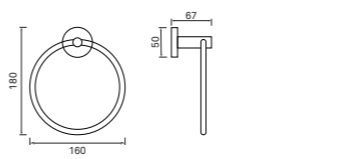

TP-82023  
Toilet Paper Holder with Cover

- Platinum Chrome
- Satin Grey
- Midnight Black

TP-82028  
Toilet Paper Holder with Rack

- Platinum Chrome
- Satin Grey
- Midnight Black

TR-82017  
Towel Ring

- Platinum Chrome
- Satin Grey
- Midnight Black